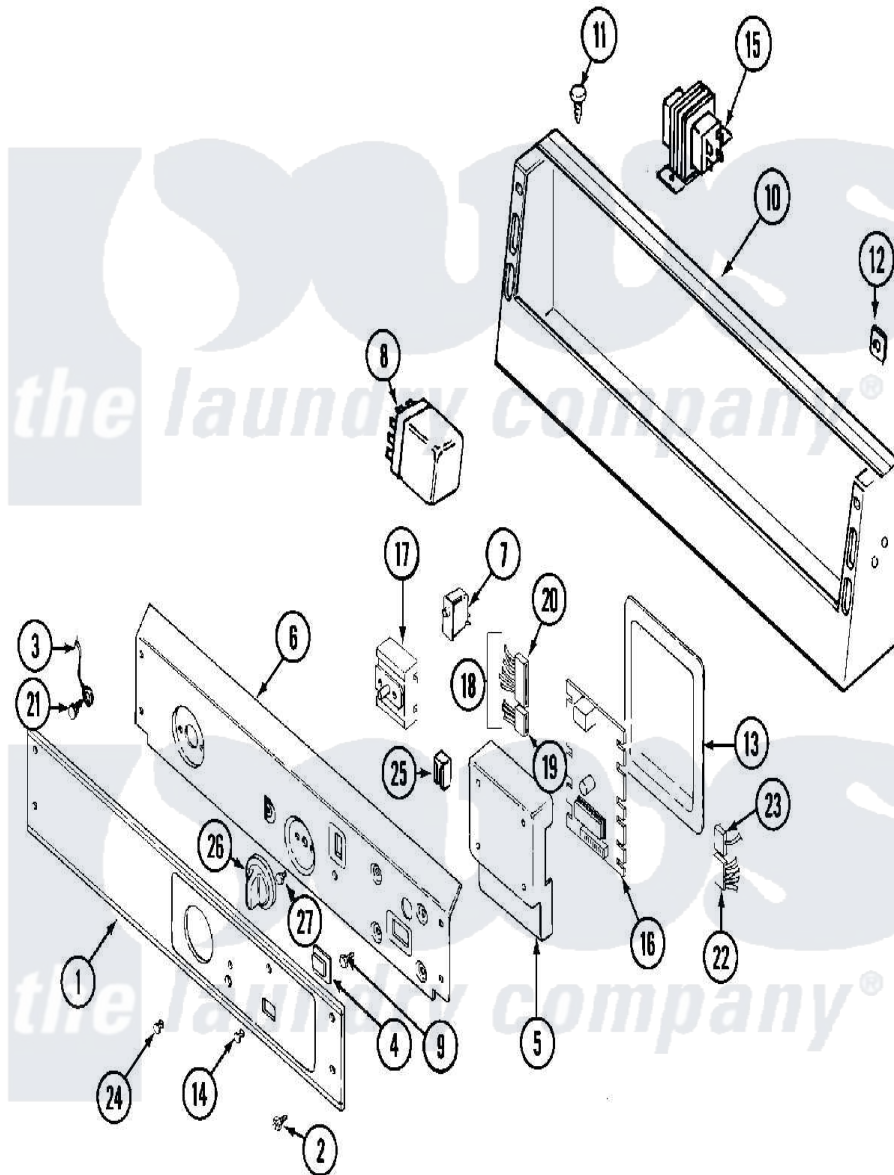

Maytag MDE10DAACW 01 - CONTROL PANEL

Maytag [Commercial Maytag MDE10DAACW Dryer Parts](#) Parts Diagram 01 - CONTROL PANEL
 Click on the part number to view part

Item	Original Part Number	Replaced By	Status	Part Description
001	NLA		Not Available	PANEL, CONTROL
002	215506			Screw, Control Panel Overlay
003	205810			Wire, Ground
004	NLA		Not Available	WINDOW, DATA ACQUISITION
005	NLA		Not Available	ENCLOSURE, CIRCUIT BOARD
006	315343	31-5343		Parts Manual
"	NLA		Not Available	(ALM)
007	NLA		Not Available	SWITCH, START
008	NLA		Not Available	RELAY
"	Y251119	3177991		Screw
009	312956			Screw-Igniter And Clip Mount
010	NLA		Not Available	CONSOLE (WHT)
011	212276	W10116760		Screw
012	215003			Fastener, Panel And Bracket
013	NLA		Not Available	COVER, ENCLOSURE

014	NLA		Not Available	LENS, INDICATOR
015	211294	90767		Screw, 8A X 3/8 HeX Washer Head Tapping
"	NLA		Not Available	TRANSFORMER
016	NLA		Not Available	BOARD, DATA ACQUISITION
017	307237	W10327105		Switch, Cycle Selection
018	NLA		Not Available	WIRE HARNESS, MAIN
"	Y308580			Harness, Wire
019	314529			Connector, Edgeboard
020	NLA		Not Available	CONNECTOR, EDGEBOARD (14 PIN)
021	211252			Screw, Ground Wire
022	206799			Optic Switch Assembly
"	NLA		Not Available	CONNECTOR, EDGEBOARD--NA
023	208045			Harness, Wire Sensor Switch To Circuit Brd
"	22001361			Connector, Edgeboard
024	215564			Lens, Indicator Light
025	204075		Not Available	PILOT LAMP (DG MODELS ONLY)
026	306938			Knob, Selector Switch
027	Y313588	488234		Screw 8-32 X 1/4