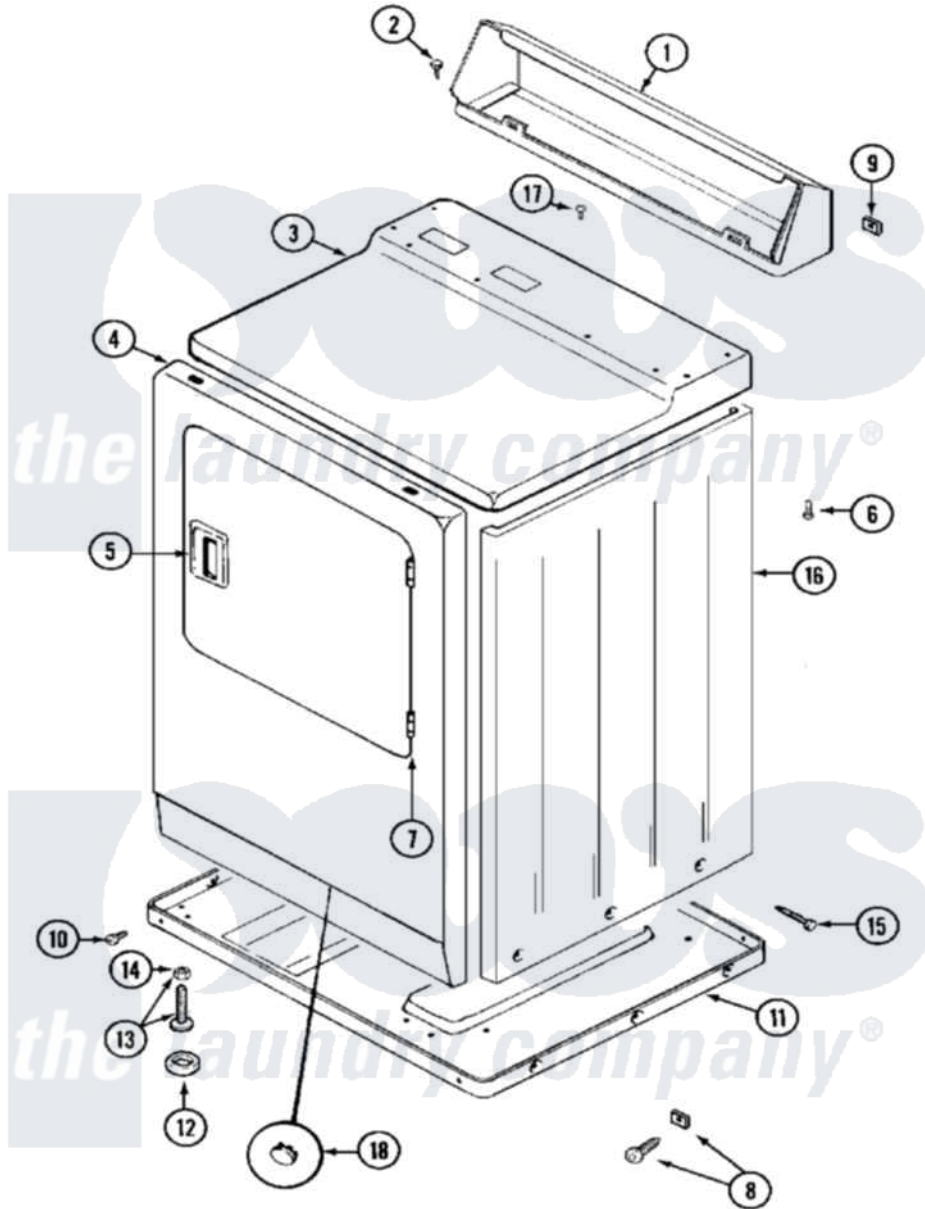

Maytag MDE10DAACW 03 - CABINET (FRONT)

Maytag Commercial Maytag MDE10DAACW Dryer Parts Parts Diagram 03 - CABINET (FRONT)
 Click on the part number to view part

Item	Original Part Number	Replaced By	Status	Part Description
001	NLA		Not Available	CONSOLE (WHT)
002	212276	W10116760		Screw
003	33001163		Not Available	COVER, TOP (WHT)
"	33001164		Not Available	COVER, TOP (ALM)
004	NLA		Not Available	PANEL, FRONT (WHT)
005	33001241			Handle, Door
"	33001254	37001047		Handle, Door
006	214354			Screw, Top Cover To Cabnt.
007	33001230			Hinge, Door
008	204439			Screw And Fstner Assembly
009	215075			Fastener, Control Panel To Console
010	Y313561			Screw---NA
"	Y310632	1163839		Screw
011	Y303361		Not Available	BASE ASSY. (UPPER & LOWER)
012	Y314137			Foot, Rubber

013	Y305086		Adjustable Leg And Nut
014	Y052740	62739	Nut, Lock
015	213007		Xfor Cabinet See Cabinet, Back
016	NLA		Not Available
017	210186	3370225	CABINET (WHT)
018	33001132	33002342	Screw
"	33001168		Not Available
			Plug, Sifht Hole
			PLUG, SIGHT HOLE (ALM)