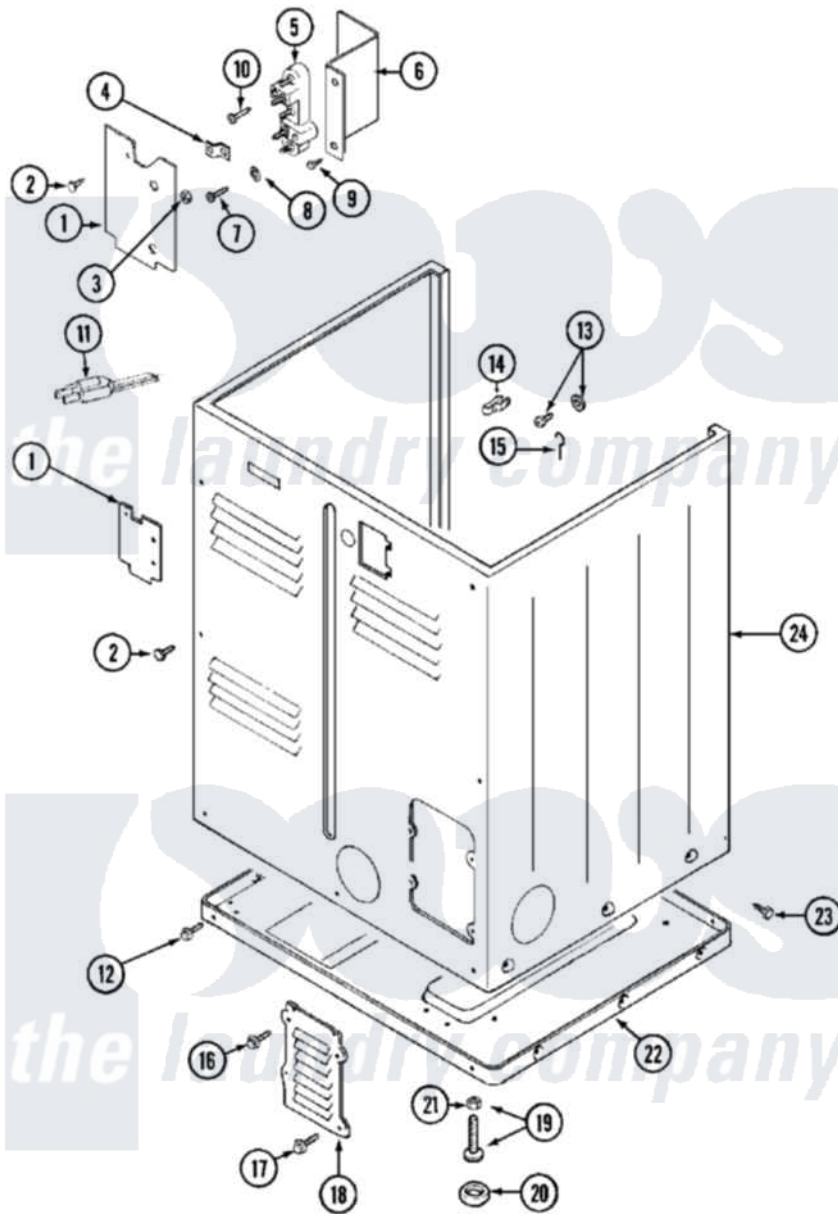

Maytag MDE10DAACW 05 - CABINET (REAR)

Maytag [Commercial Maytag MDE10DAACW Dryer Parts](#) Parts Diagram 05 - CABINET (REAR)
 Click on the part number to view part

Item	Original Part Number	Replaced By	Status	Part Description
001	Y312905		Not Available	COVER, TERMINAL
002	Y313561			Screw----NA
003	311484	112432		Nut
004	Y312184			Strap, Grounding
005	400008			Block, Terminal
006	Y312904			Bracket, Terminal Block
007	Y312209	W10001200		Screw
008	910181			Lockwasher, Terminal Block
"	Y311270			Washer, Terminal Block
009	Y310632	1163839		Screw
010	NLA		Not Available	SCREW, GROUND STRAP
011	305168	33002916		Power Cord, Canadian 240V
012	Y313561			Screw----NA
"	Y310632	1163839		Screw
013	NLA		Not Available	SCREW & WASHER ASSY.
014	301548			Clamp, Ground Wire

015	204807		Ground Wire, Supp. Plte To Top Cover
016	Y313559		Screw
017	211294	90767	Screw, 8A X 3/8 HeX Washer Head Tapping
018	Y312951	Not Available	ACCESS COVER, BACK
019	Y305086		Adjustable Leg And Nut
020	Y314137		Foot, Rubber
021	Y052740	62739	Nut, Lock
022	Y303361	Not Available	BASE ASSY. (UPPER & LOWER)
023	213007		Xfor Cabinet See Cabinet, Back
024	NLA	Not Available	CABINET (WHT)