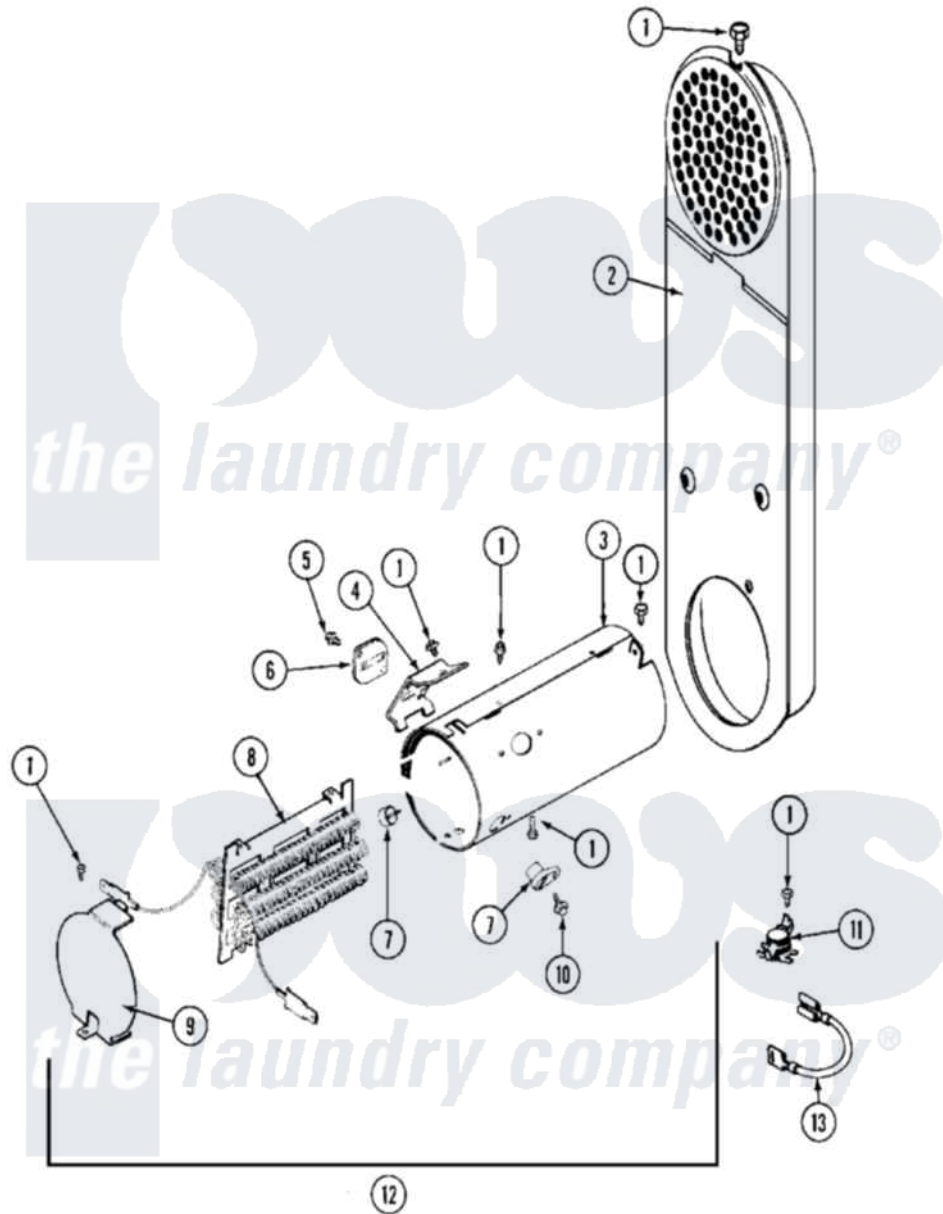

Maytag MDE10DAACW 07 - HEATER

Maytag Commercial Maytag MDE10DAACW Dryer Parts Parts Diagram 07 - HEATER
 Click on the part number to view part

Item	Original Part Number	Replaced By	Status	Part Description
001	211294	90767		Screw, 8A X 3/8 HeX Washer Head Tapping
002	308503		Not Available	INLET DUCT ASSEMBLY
003	314995			Enclosure, Heater
004	211294	90767		Screw, 8A X 3/8 HeX Washer Head Tapping
"	315346			Bracket, Thermal Fuse
005	NLA		Not Available	SCREW, FUSE TO BRACKET
006	307473			Fuse, Thermal
007	314998			Insulator, Terminal
008	308614			Heater Sub-Assembly
"	Y308612			Heater Sub-Assembly
009	314999			Shield, Radiant
010	NLA		Not Available	SCREW, TERMINAL INSULATOR
011	303396			Thermostat, Hi-Limit
"	308217			Thermostat, Hi-Limit

012	307178		Heater Assembly
"	307179		Heater Assembly
013	Y307173		Wire, Jumper
"	Y308590	W10116795	Heater
"	Y308613	W10116747	Heater