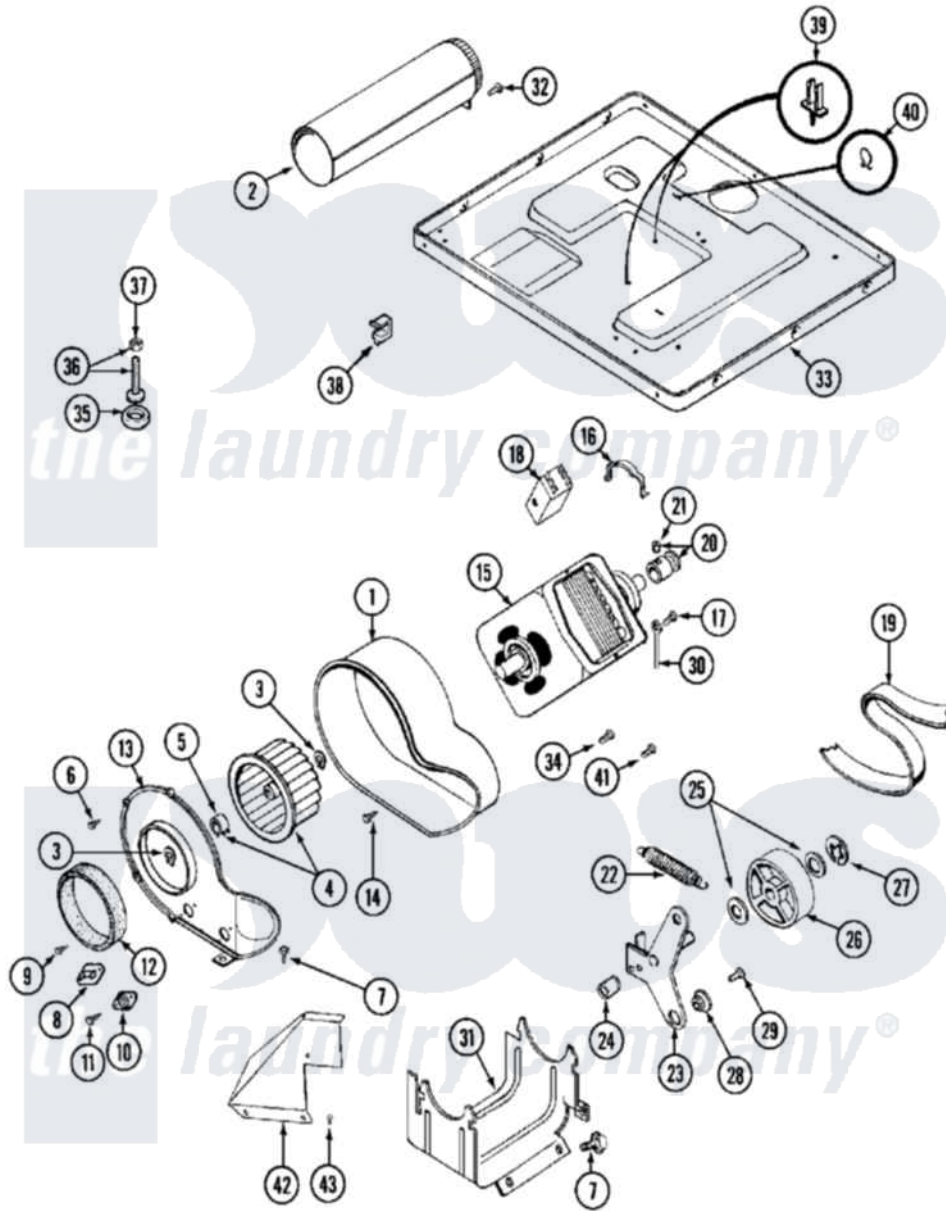

Maytag MDE10DAACW 08 - MOTOR DRIVE

Maytag [Commercial Maytag MDE10DAACW Dryer Parts](#) Parts Diagram 08 - MOTOR DRIVE
 Click on the part number to view part

Item	Original Part Number	Replaced By	Status	Part Description
001	Y312893			Housing, Blower
002	Y303442			EXHAUST DUCT ASSEMBLY
003	410233	9703438		Ring-Retrn
004	Y303836			Blower Wheel Assembly And Clamp
005	312967			Clamp, Blower Housing
006	Y312961	W10116751		Screw
007	Y313561			Screw---NA
008	303392			Thermostat, Cycling
"	306967			Thermostat, Multi-Temp Part Not Used Mde26ct-MN Only
"	308211			Thermostat, Cool Down
009	211294	90767		Screw, 8A X 3/8 HeX Washer Head Tapping
010	306604			Cut-Off, Thermal Part Not Used
011	NLA		Not Available	SCREW, THERMAL CUT-OFF
012	Y312901			Seal, Housing Cover