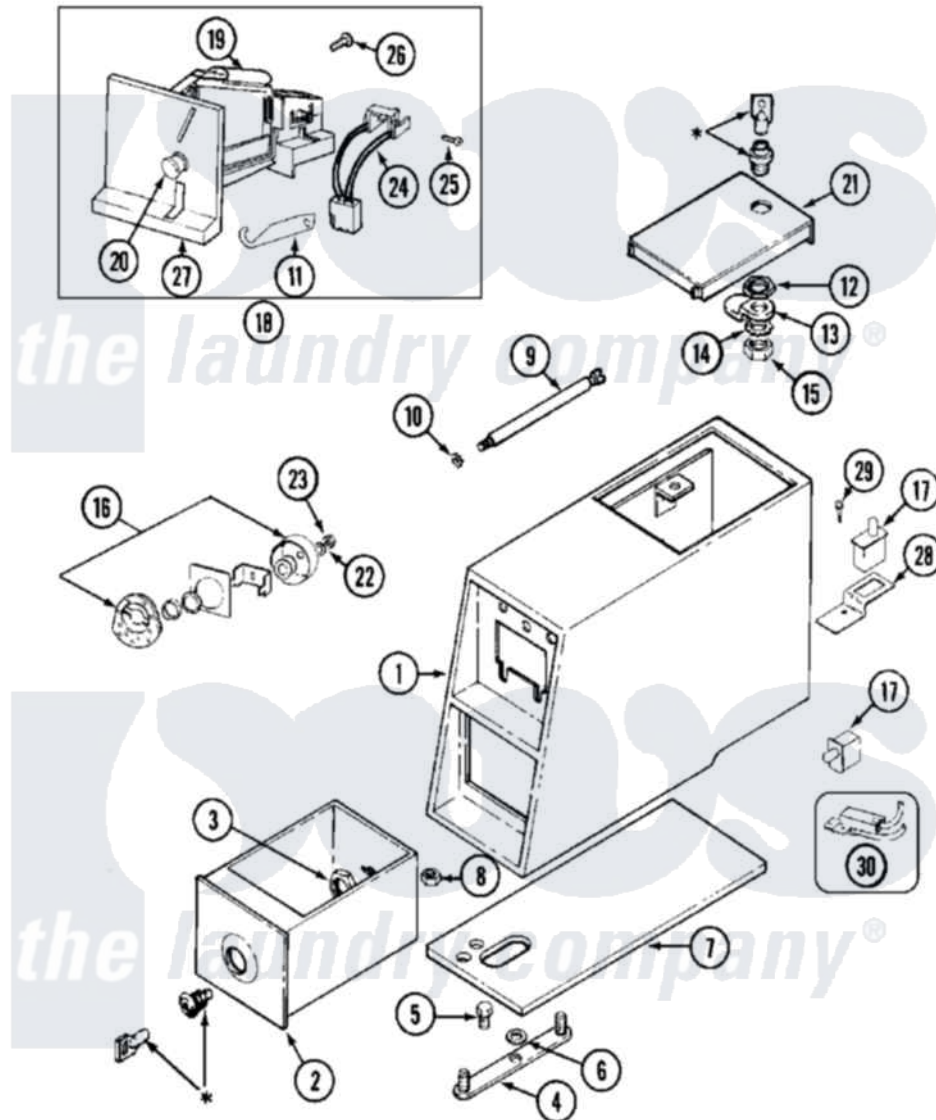

Maytag MDE10DAACW 09 - CONTROL CNTR (SERIAL SUFFIX KB & AFTER)

***CONTACT YOUR COMMERCIAL LAUNDRY DISTRIBUTOR**

Maytag Commercial Maytag MDE10DAACW Dryer Parts Parts Diagram 09 - CONTROL CNTR (SERIAL SUFFIX KB & AFTER)

Click on the part number to view part

Item	Original Part Number	Replaced By	Status	Part Description
001	22001407			Case, Coin Slide
"	22001408			(ALM)
002	207912	208884		Coin Box K
"	207912L	208884		Coin Box K
003	212328	W10139762		Hex Nut, 3/4-27
004	NLA		Not Available	STRAP, MOUNTING
005	211294	90767		Screw, 8A X 3/8 HeX Washer Head Tapping
006	910309			Washer, Mounting Strap
007	214660			Gasket, Control Center
008	Y052740	62739		Nut, Lock
009	213035			Bolt, Locking
010	910181			Lockwasher, Terminal Block
011	216011			Spring, Return Button
012	212328	W10139762		Hex Nut, 3/4-27

013	213750	W10133266	Cam-Lock
014	22001354	W10177242	Hex-Nut 9/32 - 28
015	22001355		Nut, Lock Cam
016	NLA	Not Available	LOCK CAM ASSY.
017	33001250		Switch, Vault And Service Door
018	207948		Coin Drop Assembly
"	NLA	Not Available	COIN DROP ASSY (CANADA)
019	207947		Rejector, Coin
"	207949		Rejector, Coin
020	216200		Face Plate Return Button
021	204216	Not Available	DOOR, ACCESS (WHT)
"	204216L		Door, Access
022	22001354	W10177242	Hex-Nut 9/32 - 28
023	216203		Lockwasher, Double "D"
"	22001355		Nut, Lock Cam
024	206799		Optic Switch Assembly
025	314665		Screw, Switch Assembly
026	216068		Screw, Coin Drop
027	216010	Y208306	Kit- Mtg C
028	22001404		Bracket, Service Switch
029	212276	W10116760	Screw
030	208045		Harness, Wire Sensor Switch To Circuit Brd