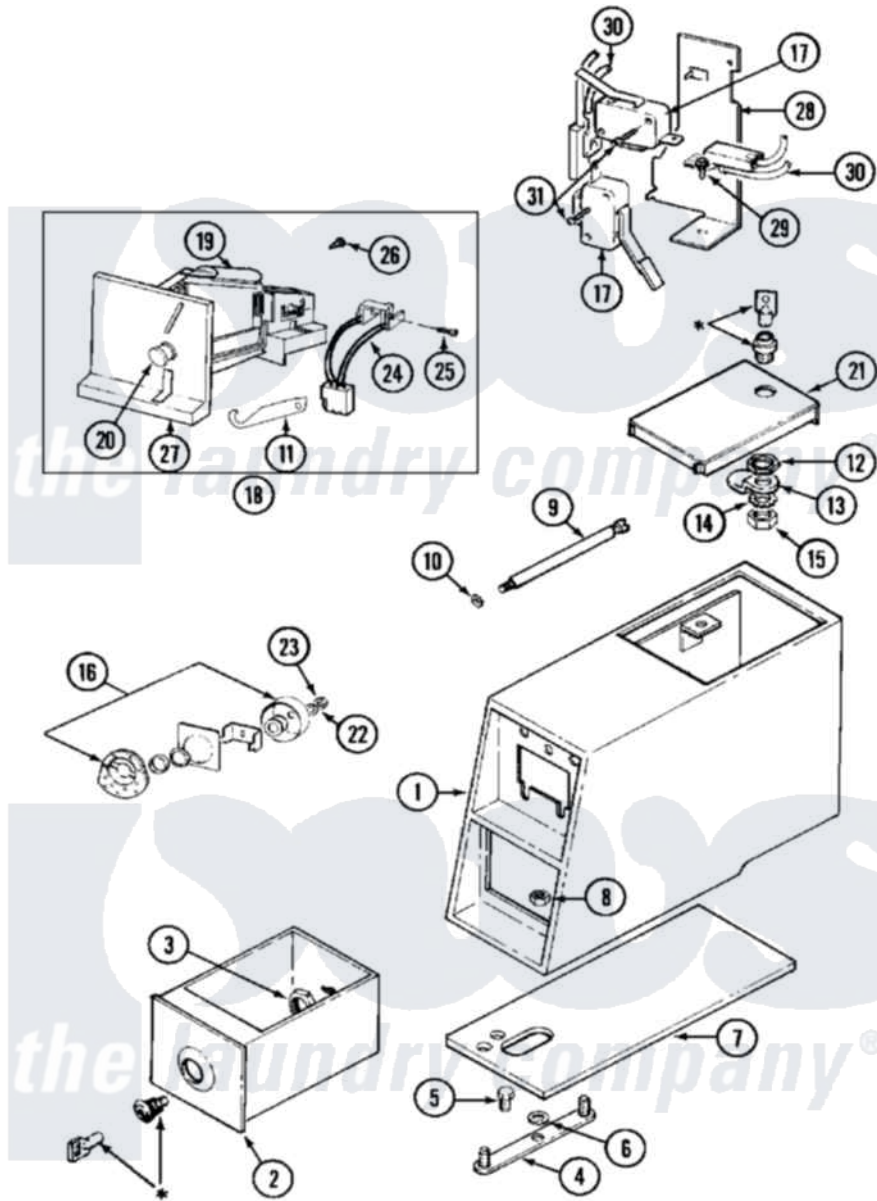

Maytag MDE10DAADL 02 - CONTROL CENTER

* CONTACT YOUR COMMERCIAL LAUNDRY DISTRIBUTOR

Maytag [Commercial Maytag MDE10DAADL Dryer Parts](#) Parts Diagram 02 - CONTROL CENTER

[Click on the part number to view part](#)

Item	Original Part Number	Replaced By	Status	Part Description
001	207940	22001407		Case, Coin Slide
"	207940L	22001408		(ALM)
002	207912	208884		Coin Box K
"	207912L	208884		Coin Box K
003	212328	W10139762		Hex Nut, 3/4-27
004	NLA		Not Available	STRAP, MOUNTING
005	211294	90767		Screw, 8A X 3/8 HeX Washer Head Tapping
006	910309			Washer, Mounting Strap
007	214660			Gasket, Control Center
008	Y052740	62739		Nut, Lock
009	213035			Bolt, Locking
010	910181			Lockwasher, Terminal Block
011	216011			Spring, Return Button
012	212328	W10139762		Hex Nut, 3/4-27
013	213750	W10133266		Cam-Lock
014	22001354	W10177242		Hex-Nut 9/32 - 28

015	22001355		Nut, Lock Cam
016	NLA	Not Available	LOCK CAM ASSY. NA
017	208042		Switch, Sensor
018	207948		Coin Drop Assembly
"	NLA	Not Available	COIN DROP ASSY (CANADA)
019	207947		Rejector, Coin
"	207949		Rejector, Coin
020	216200		Face Plate Return Button
021	204216	Not Available	DOOR, ACCESS (WHT)
"	204216L		Door, Access
022	22001354	W10177242	Hex-Nut 9/32 - 28
023	22001355		Nut, Lock Cam
024	206799		Optic Switch Assembly
025	314665		Screw, Switch Assembly
026	216068		Screw, Coin Drop
027	216010	Y208306	Kit- Mtg C
028	NLA	Not Available	BRACKET, SENSOR SWITCH
029	NLA	Not Available	SCREW, BRACKET
030	208045		Harness, Wire Sensor Switch To Circuit Brd
031	912012	3400409	Screw