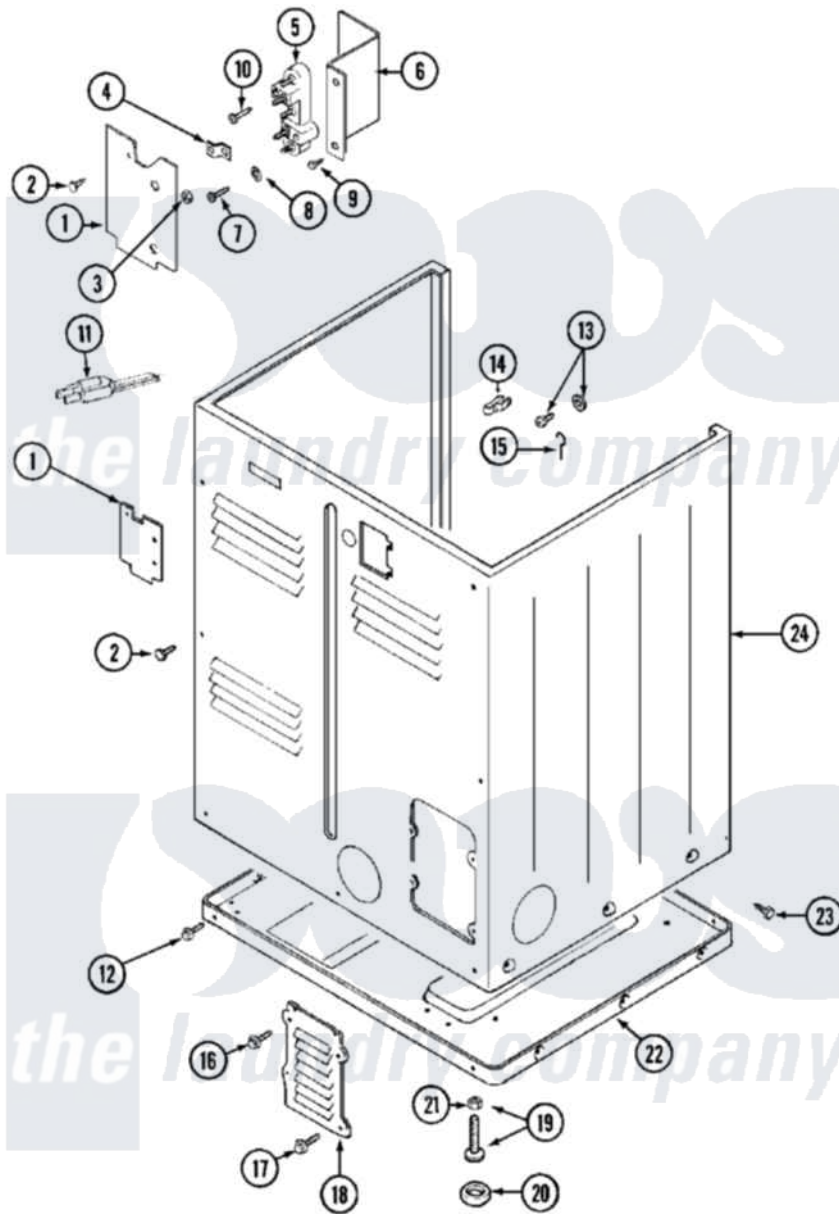

Maytag MDE10DAADL 05 - CABINET (REAR)

Maytag [Commercial Maytag MDE10DAADL Dryer Parts](#) Parts Diagram 05 - CABINET (REAR)
 Click on the part number to view part

Item	Original Part Number	Replaced By	Status	Part Description
001	Y312905		Not Available	COVER, TERMINAL
002	Y313561			Screw---NA
003	311484	112432		Nut
004	Y312184			Strap, Grounding
005	400008			Block, Terminal
006	Y312904			Bracket, Terminal Block
007	Y312209	W10001200		Screw
008	910181			Lockwasher, Terminal Block
"	Y311270			Washer, Terminal Block
009	Y310632	1163839		Screw
010	NLA		Not Available	SCREW, GROUND STRAP
011	305168	33002916		Power Cord, Canadian 240V
012	Y313561			Screw---NA
"	Y310632	1163839		Screw
013	NLA		Not Available	SCREW & WASHER ASSY.
014	301548			Clamp, Ground Wire

015	204807		Ground Wire, Supp. Plte To Top Cover
016	Y313559		Screw
017	211294	90767	Screw, 8A X 3/8 HeX Washer Head Tapping
018	Y312951	Not Available	ACCESS COVER, BACK
019	Y305086		Adjustable Leg And Nut
020	Y314137		Foot, Rubber
021	Y052740	62739	Nut, Lock
022	Y303361	Not Available	BASE ASSY. (UPPER & LOWER)
023	213007		Xfor Cabinet See Cabinet, Back
024	NLA	Not Available	CABINET (WHT)