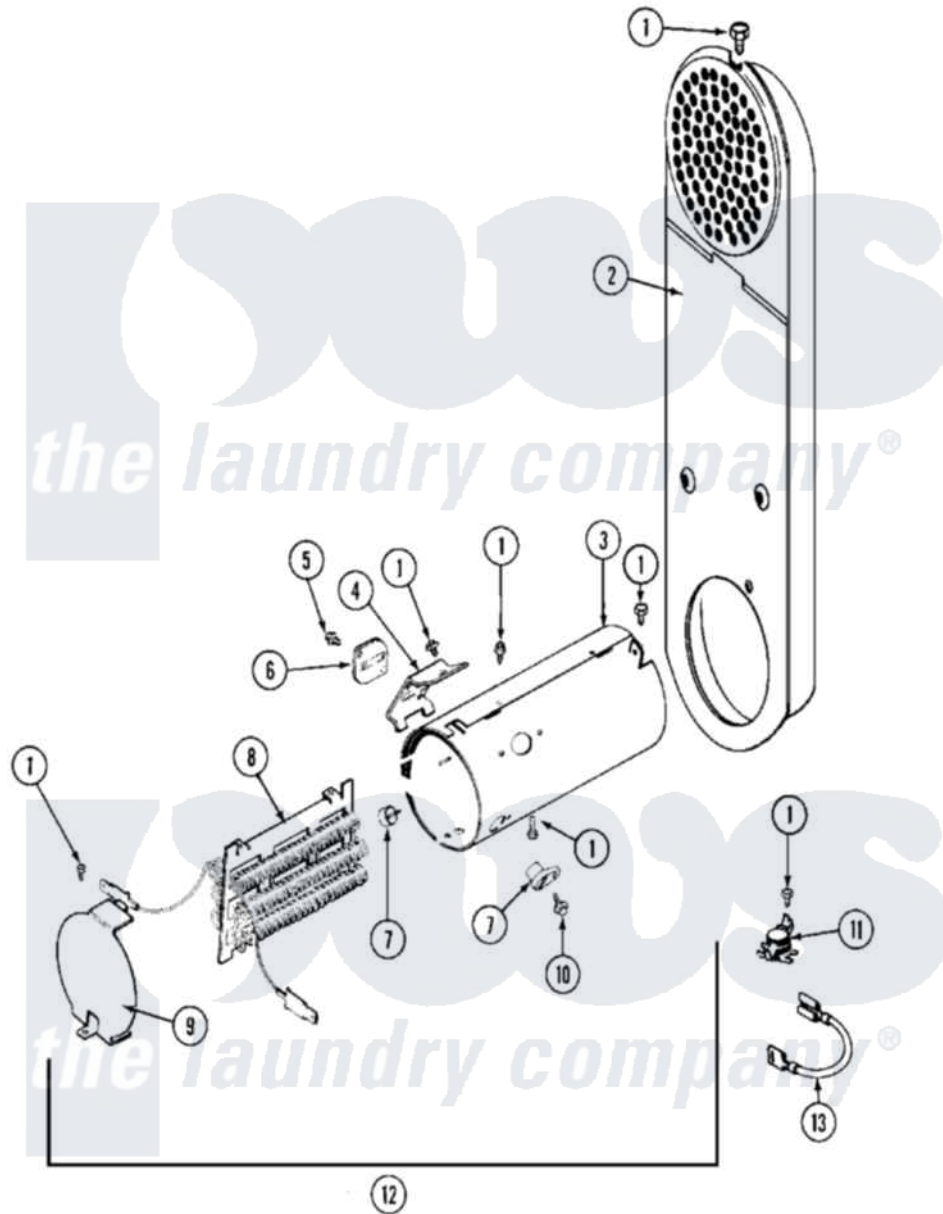

Maytag MDE10DAADL 07 - HEATER

Maytag Commercial Maytag MDE10DAADL Dryer Parts Diagram 07 - HEATER
 Click on the part number to view part

Item	Original Part Number	Replaced By	Status	Part Description
001	211294	90767		Screw, 8A X 3/8 HeX Washer Head Tapping
002	308503		Not Available	INLET DUCT ASSEMBLY
003	314995			Enclosure, Heater
004	211294	90767		Screw, 8A X 3/8 HeX Washer Head Tapping
"	315346			Bracket, Thermal Fuse
005	NLA		Not Available	SCREW, FUSE TO BRACKET
006	307473			Fuse, Thermal
007	314998			Insulator, Terminal
008	308614			Heater Sub-Assembly
"	Y308612			Heater Sub-Assembly
009	314999			Shield, Radiant
010	NLA		Not Available	SCREW, TERMINAL INSULATOR
011	303396			Thermostat, Hi-Limit
"	308217			Thermostat, Hi-Limit

012	307178		Heater Assembly
"	307179		Heater Assembly
013	Y307173		Wire, Jumper
"	Y308590	W10116795	Heater
"	Y308613	W10116747	Heater