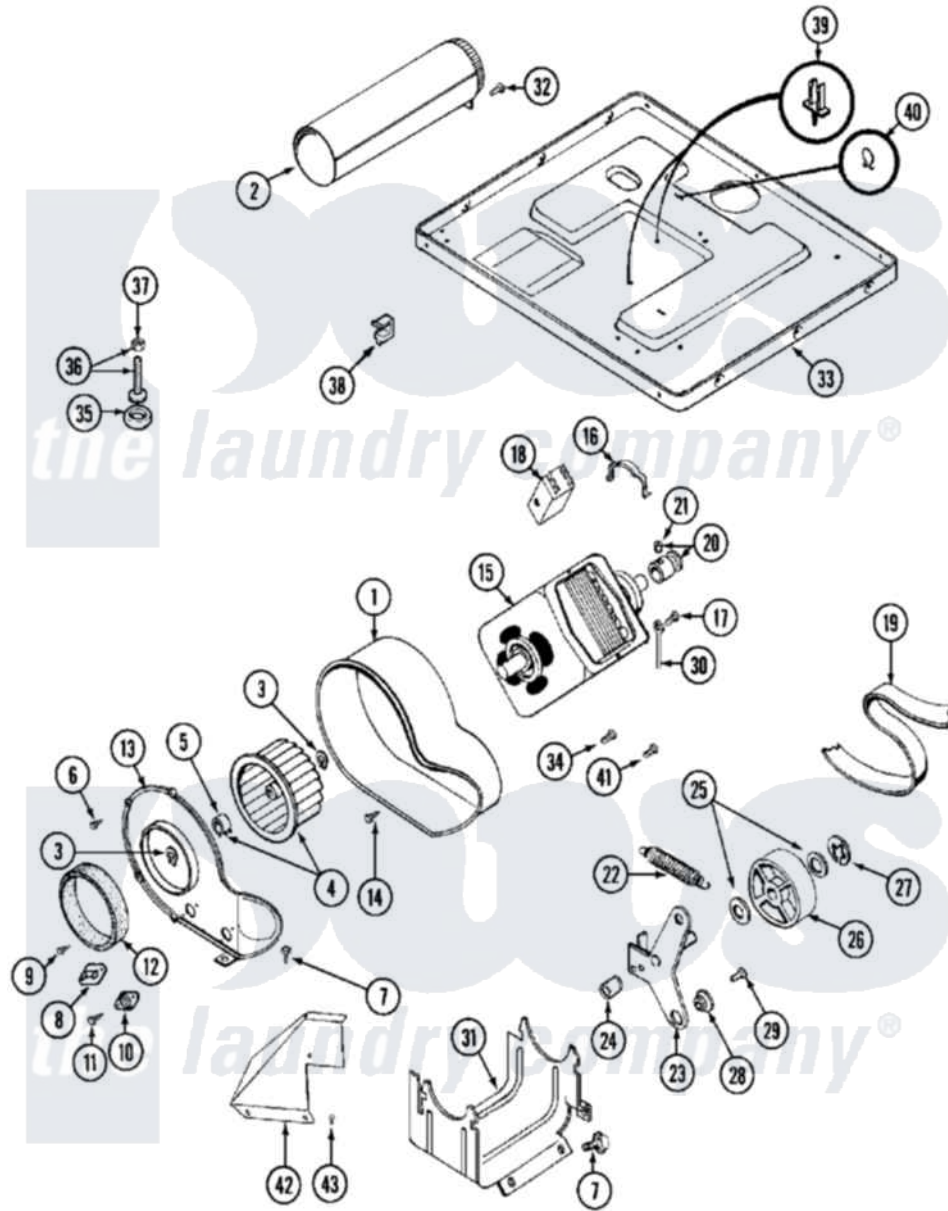

Maytag MDE10DAADL 08 - MOTOR DRIVE

Maytag [Commercial Maytag MDE10DAADL Dryer Parts](#) Parts Diagram 08 - MOTOR DRIVE
 Click on the part number to view part

Item	Original Part Number	Replaced By	Status	Part Description
001	Y312893			Housing, Blower
002	Y303442			EXHAUST DUCT ASSEMBLY
003	410233	9703438		Ring-Retrn
004	Y303836			Blower Wheel Assembly And Clamp
005	312967			Clamp, Blower Housing
006	Y312961	W10116751		Screw
007	Y313561			Screw----NA
008	303392			Thermostat, Cycling
"	306967			Thermostat, Multi-Temp Part Not Used Mde26ct-MN Only
"	308211			Thermostat, Cool Down
009	211294	90767		Screw, 8A X 3/8 HeX Washer Head Tapping
010	306604			Cut-Off, Thermal Part Not Used
011	NLA		Not Available	SCREW, THERMAL CUT-OFF
012	Y312901			Seal, Housing Cover