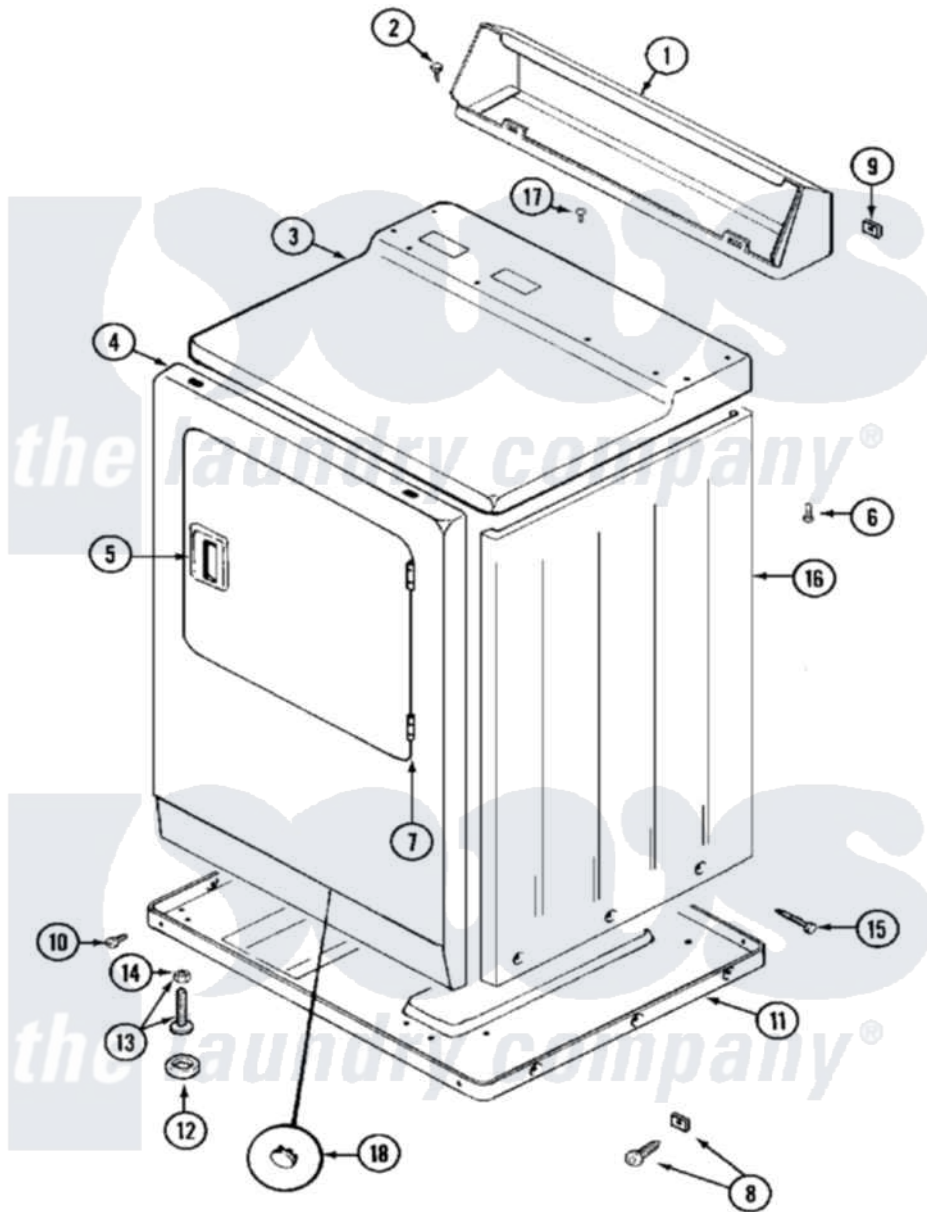

# Maytag MDE10DAADW 03 - CABINET (FRONT)

Maytag [Commercial Maytag MDE10DAADW Dryer Parts](#) Parts Diagram 03 - CABINET (FRONT)  
 Click on the part number to view part

Item	Original Part Number	Replaced By	Status	Part Description
001	NLA		Not Available	CONSOLE (WHT)
002	212276	<a href="#">W10116760</a>		Screw
003	33001163		Not Available	COVER, TOP (WHT)
"	33001164		Not Available	COVER, TOP (ALM)
004	NLA		Not Available	PANEL, FRONT (WHT)
005	<a href="#">33001241</a>			Handle, Door
"	33001254	<a href="#">37001047</a>		Handle, Door
006	<a href="#">214354</a>			Screw, Top Cover To Cabnt.
007	<a href="#">33001230</a>			Hinge, Door
008	<a href="#">204439</a>			Screw And Fstner Assembly
009	<a href="#">215075</a>			Fastener, Control Panel To Console
010	<a href="#">Y313561</a>			Screw---NA
"	Y310632	<a href="#">1163839</a>		Screw
011	Y303361		Not Available	BASE ASSY. (UPPER & LOWER)
012	<a href="#">Y314137</a>			Foot, Rubber

013	<a href="#">Y305086</a>		Adjustable Leg And Nut
014	<a href="#">Y052740</a>	<a href="#">62739</a>	Nut, Lock
015	<a href="#">213007</a>		Xfor Cabinet See Cabinet, Back
016	NLA		Not Available
017	210186	<a href="#">3370225</a>	CABINET (WHT)
018	33001132	<a href="#">33002342</a>	Screw
"	33001168		Not Available
			Plug, Sifht Hole
			PLUG, SIGHT HOLE (ALM)