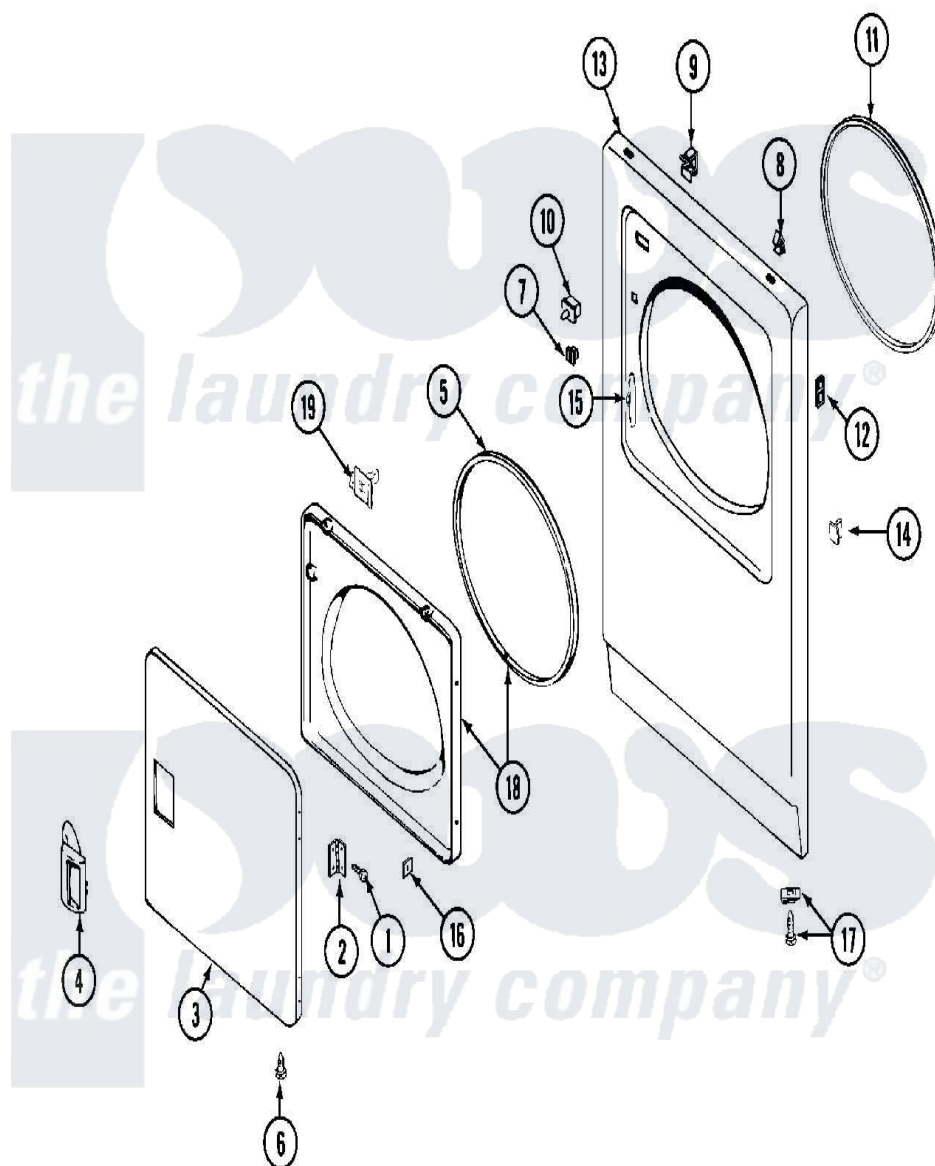

Maytag MDE10DAADW 04 - DOOR

Maytag [Commercial Maytag MDE10DAADW Dryer Parts](#) Parts Diagram 04 - DOOR
 Click on the part number to view part

Item	Original Part Number	Replaced By	Status	Part Description
001	Y314062			Screw, Door Hinge And Panel
002	33001230			Hinge, Door
003	33001240			Door
"	33001257	33001240		Door
004	33001241			Handle, Door
"	33001254	37001047		Handle, Door
005	33001131			Seal, Door
006	33001132	33002342		Plug, Sifht Hole
"	33001168		Not Available	PLUG, SIGHT HOLE (ALM)
007	Y304578	LA-1003		Door Catch Kit
008	212982	22001650		Fastener, Spring
009	Y310376			Clip, Door Switch Harness
010	Y305753	W10169313		Switch-Dor
011	314937			Seal, Front Panel
012	NLA		Not Available	SPEEDNUT, HINGE SCREW
"	NLA		Not Available	SCREW, PLASTIC

013	NLA	Not Available	PANEL, FRONT (WHT)
014	NLA	Not Available	PLUG, DOOR CATCH
015	33001175		Cover, Hinge Hole
"	33001176		Cover, Hinge Hole
016	Y313910		Clip, Door Liner To Outer Panel
017	204439		Screw And Fstner Assembly
018	33001243	Not Available	PANEL, INNER DOOR (W/SEAL)
019	314936	33001305	Strike, Door
"	314944	33001305	Strike, Door