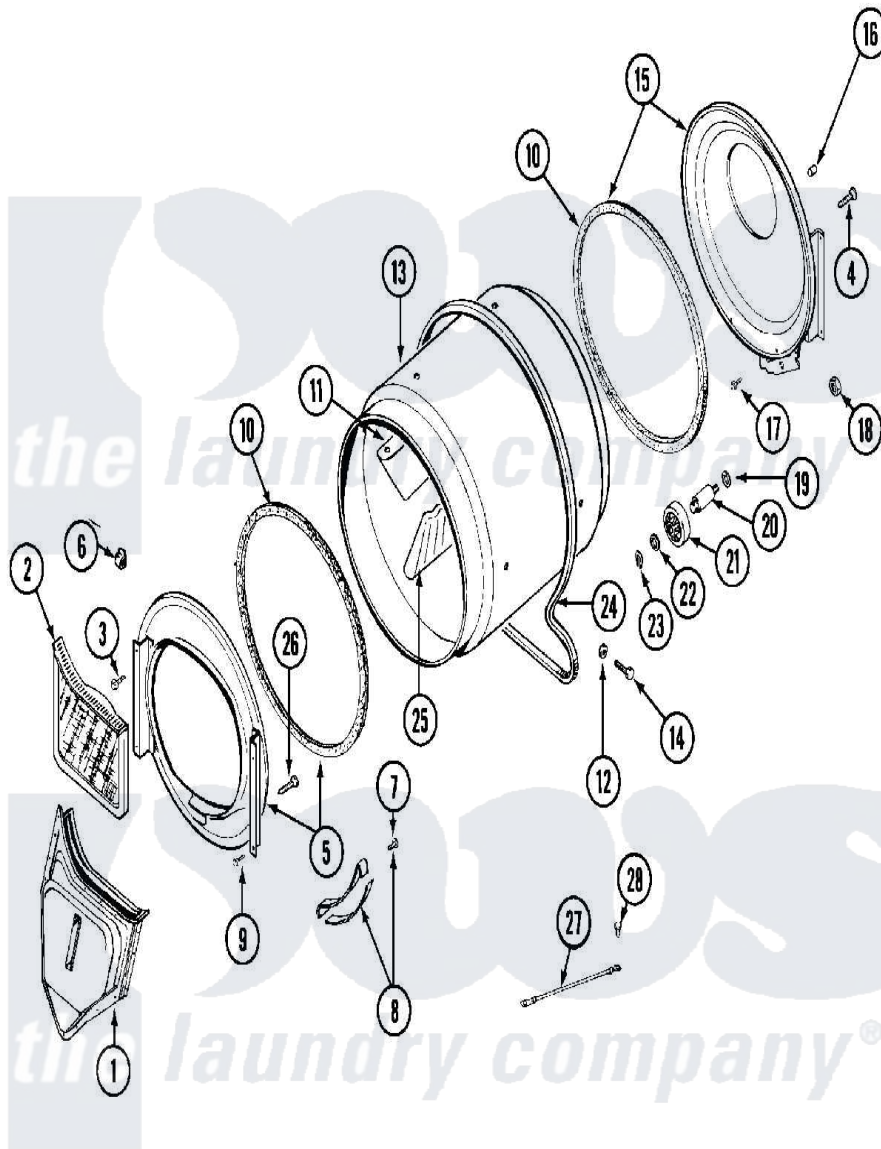

Maytag MDE10DAADW 06 - TUMBLER

Maytag [Commercial Maytag MDE10DAADW Dryer Parts](#) Parts Diagram 06 - TUMBLER
 Click on the part number to view part

Item	Original Part Number	Replaced By	Status	Part Description
001	33001016			Outlet Duct Assembly
002	33001170	33002970		Lint Filte
003	NLA		Not Available	SCREW, TUMBLER SUPPORT
004	Y313561			Screw---NA
005	33001179			Front, Tumbler
006	Y310376			Clip, Door Switch Harness
007	210720			Rivet, Bearing To Tumbler Frnt
008	306508			Tumbler Bearing Kit ---W
009	Y310632	1163839		Screw
010	314820			Seal, Tumbler
011	33001012			Baffle
012	314158			Washer, Baffle To Tumbler
013	33001108		Not Available	DRYER TUMBLER, W/O BAFFLES
014	Y310759			Screw, Tumbler Baffles
015	33001178			Back, Tumbler

016	NLA	Not Available	COVER, THREAD
017	Y310632	1163839	Screw
018	312538	33001443	Nut, Hex
019	Y313347	312535	Washer, Vault Mounting Brk.
020	Y312948	6-3129480	Shaft- Tumbler
021	Y303373	12001541	Drum Roller/Washer Assembly--W
022	312535		Washer, Vault Mounting Brk.
023	410233	9703438	Ring-Retrn
024	Y312959		Poly "V" Belt For Tumbler
025	33001004		Baffle, Tall
026	Y314110	33002917	Screw, No.10-16
027	901220		Ground Wire
028	910343	488234	Screw 8-32 X 1/4