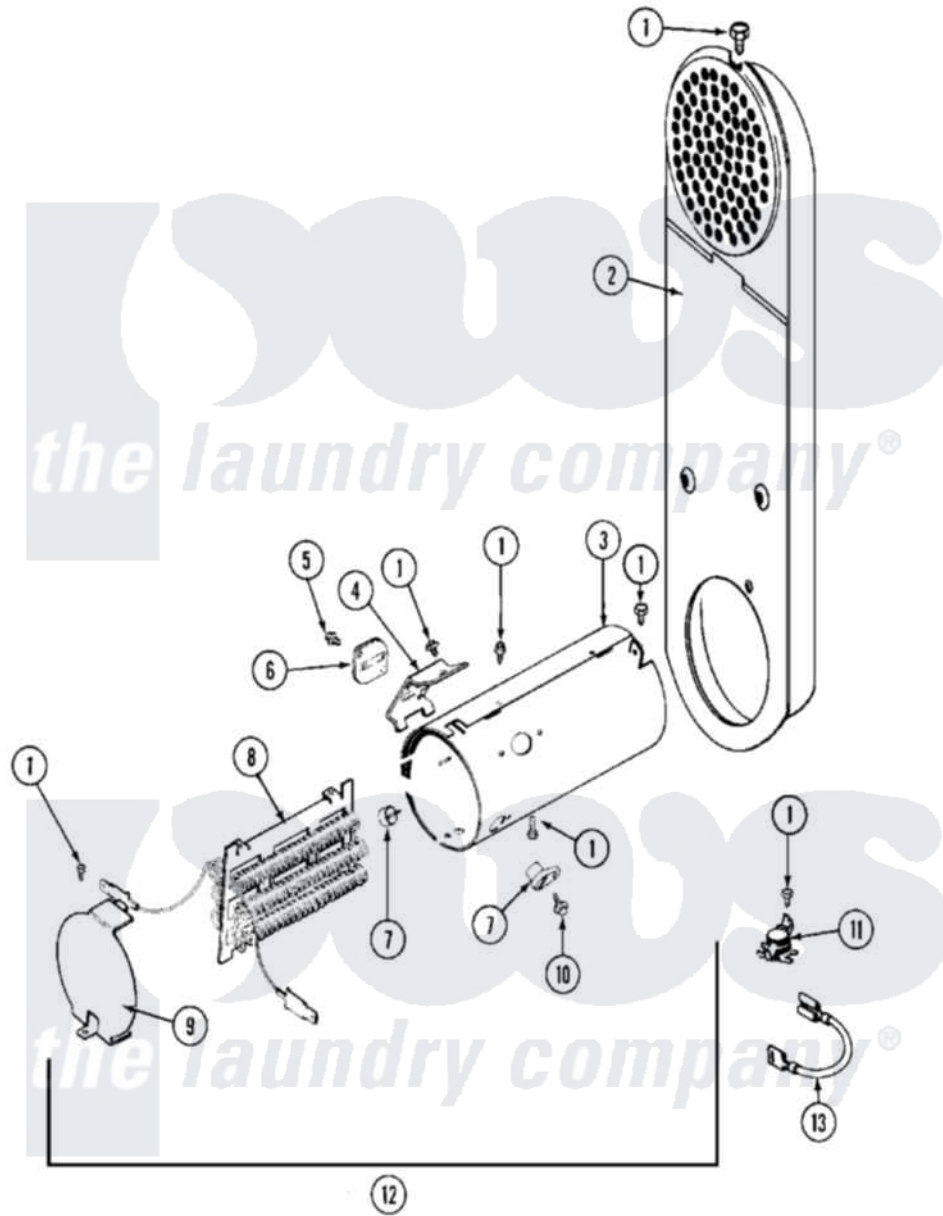

# Maytag MDE10DAADW 07 - HEATER

Maytag Commercial Maytag MDE10DAADW Dryer Parts Parts Diagram 07 - HEATER  
 Click on the part number to view part

Item	Original Part Number	Replaced By	Status	Part Description
001	<a href="#">211294</a>	<a href="#">90767</a>		Screw, 8A X 3/8 HeX Washer Head Tapping
002	308503		Not Available	INLET DUCT ASSEMBLY
003	<a href="#">314995</a>			Enclosure, Heater
004	<a href="#">211294</a>	<a href="#">90767</a>		Screw, 8A X 3/8 HeX Washer Head Tapping
"	<a href="#">315346</a>			Bracket, Thermal Fuse
005	NLA		Not Available	SCREW, FUSE TO BRACKET
006	<a href="#">307473</a>			Fuse, Thermal
007	<a href="#">314998</a>			Insulator, Terminal
008	<a href="#">308614</a>			Heater Sub-Assembly
"	<a href="#">Y308612</a>			Heater Sub-Assembly
009	<a href="#">314999</a>			Shield, Radiant
010	NLA		Not Available	SCREW, TERMINAL INSULATOR
011	<a href="#">303396</a>			Thermostat, Hi-Limit
"	<a href="#">308217</a>			Thermostat, Hi-Limit

012	<a href="#">307178</a>		Heater Assembly
"	<a href="#">307179</a>		Heater Assembly
013	<a href="#">Y307173</a>		Wire, Jumper
"	Y308590	<a href="#">W10116795</a>	Heater
"	Y308613	<a href="#">W10116747</a>	Heater