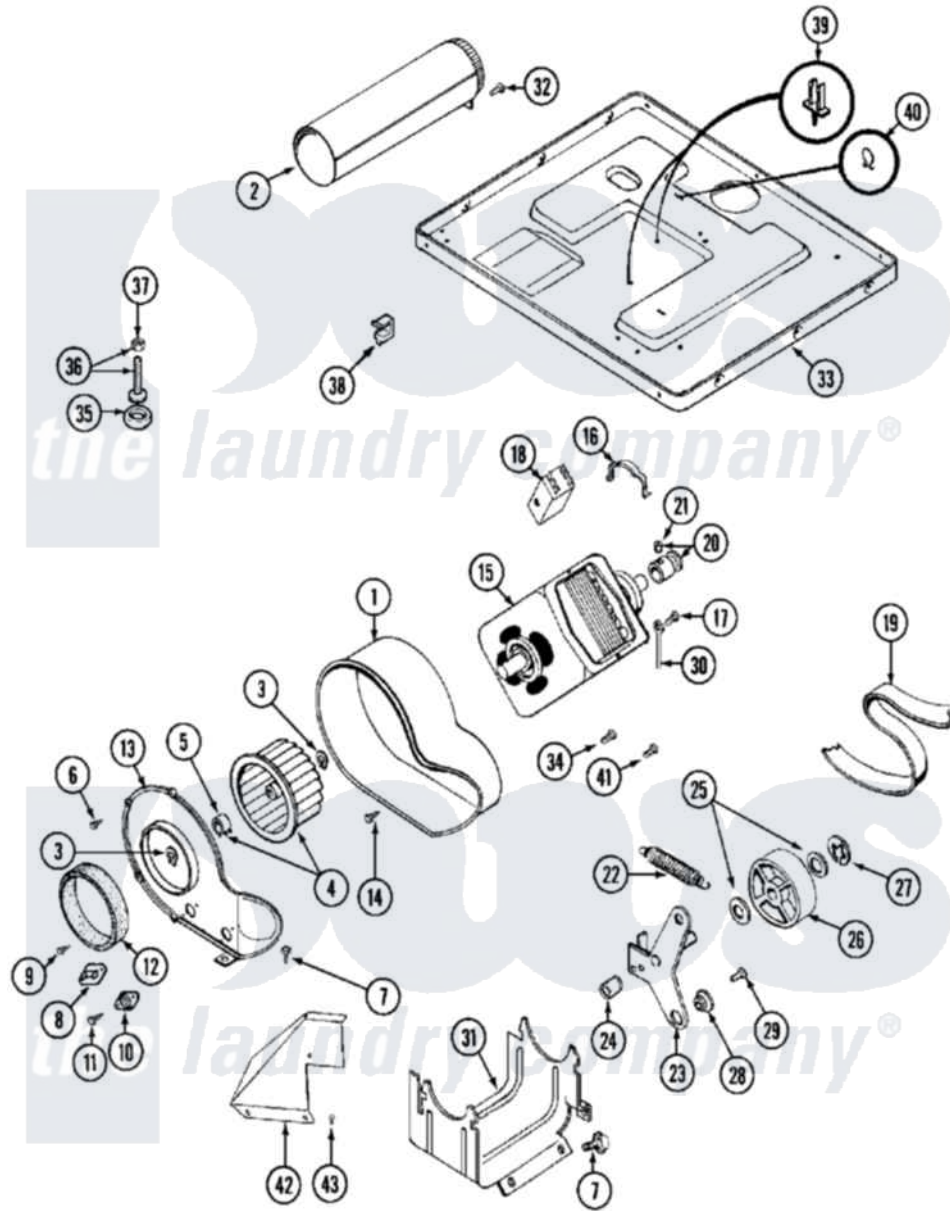

Maytag MDE10DAADW 08 - MOTOR DRIVE

Maytag [Commercial Maytag MDE10DAADW Dryer Parts](#) Parts Diagram 08 - MOTOR DRIVE
 Click on the part number to view part

Item	Original Part Number	Replaced By	Status	Part Description
001	Y312893			Housing, Blower
002	Y303442			EXHAUST DUCT ASSEMBLY
003	410233	9703438		Ring-Retrn
004	Y303836			Blower Wheel Assembly And Clamp
005	312967			Clamp, Blower Housing
006	Y312961	W10116751		Screw
007	Y313561			Screw---NA
008	303392			Thermostat, Cycling
"	306967			Thermostat, Multi-Temp Part Not Used Mde26ct-MN Only
"	308211			Thermostat, Cool Down
009	211294	90767		Screw, 8A X 3/8 HeX Washer Head Tapping
010	306604			Cut-Off, Thermal Part Not Used
011	NLA		Not Available	SCREW, THERMAL CUT-OFF
012	Y312901			Seal, Housing Cover