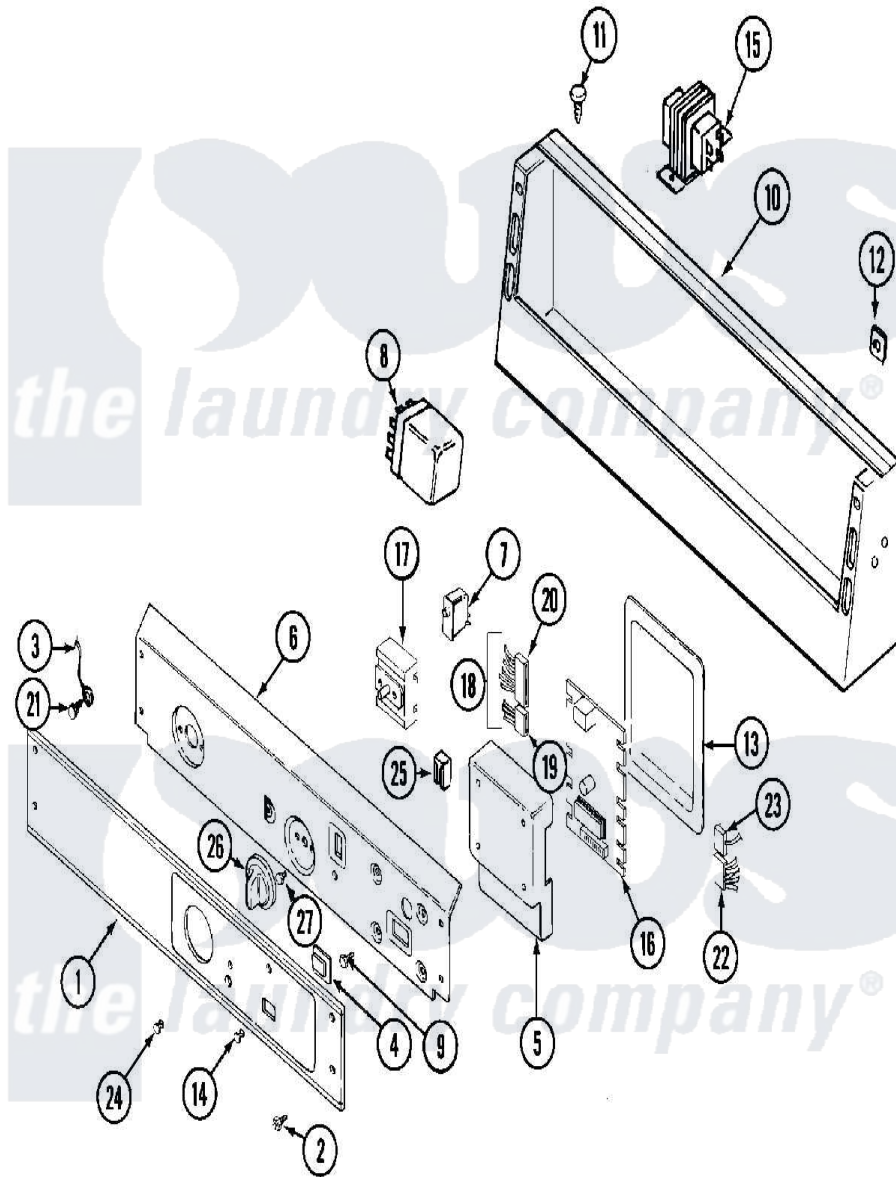

Maytag MDE10DAAEL 01 - CONTROL PANEL

Maytag [Commercial Maytag MDE10DAAEL Dryer Parts](#) Parts Diagram 01 - CONTROL PANEL
 Click on the part number to view part

| Item | Original Part Number | Replaced By | Status | Part Description |
|------|------------------------|---------------------------|---------------|------------------------------|
| 001 | NLA | | Not Available | PANEL, CONTROL |
| 002 | 215506 | | | Screw, Control Panel Overlay |
| 003 | 205810 | | | Wire, Ground |
| 004 | NLA | | Not Available | WINDOW, DATA ACQUISITION |
| 005 | NLA | | Not Available | ENCLOSURE, CIRCUIT BOARD |
| 006 | 315343 | 31-5343 | | Parts Manual |
| " | NLA | | Not Available | (ALM) |
| 007 | NLA | | Not Available | SWITCH, START |
| 008 | NLA | | Not Available | RELAY |
| " | Y251119 | 3177991 | | Screw |
| 009 | 312956 | | | Screw-Igniter And Clip Mount |
| 010 | NLA | | Not Available | CONSOLE (WHT) |
| 011 | 212276 | W10116760 | | Screw |
| 012 | 215003 | | | Fastener, Panel And Bracket |
| 013 | NLA | | Not Available | COVER, ENCLOSURE |