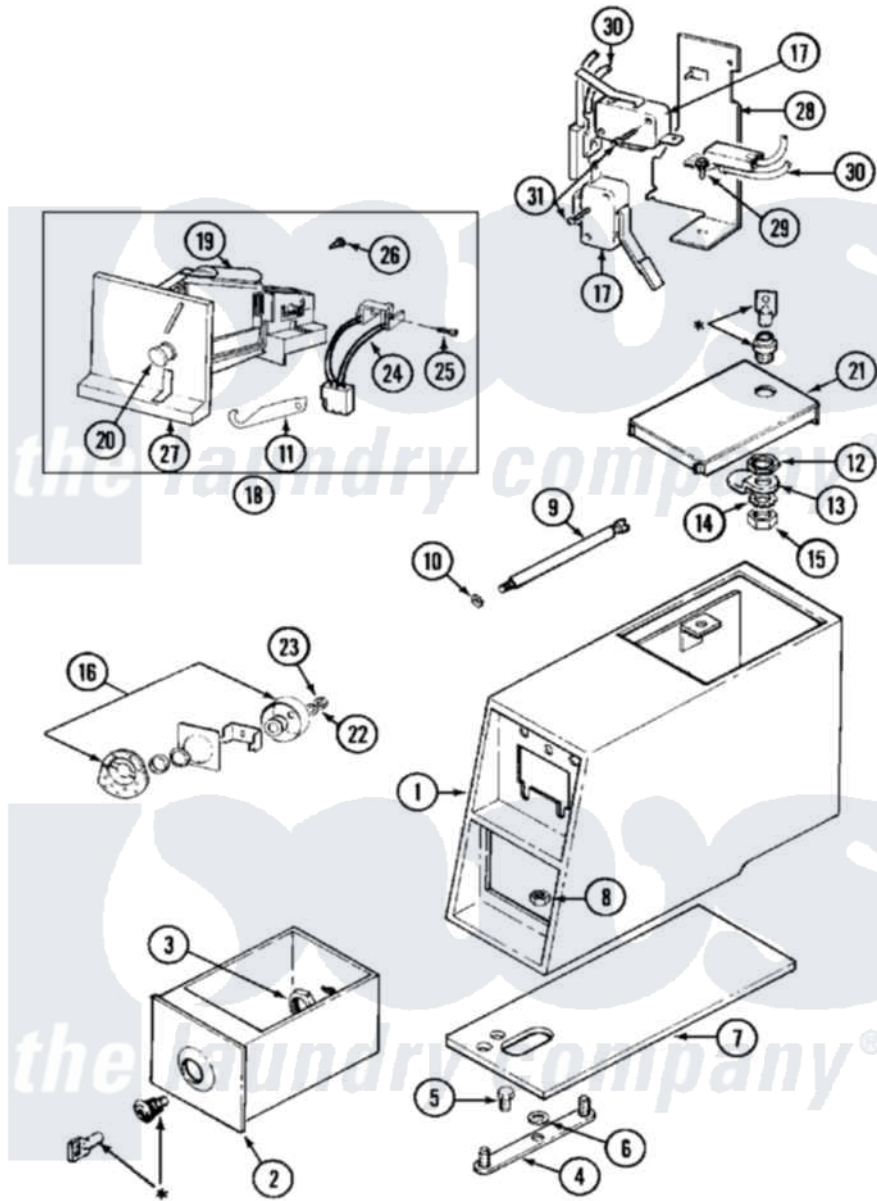

Maytag MDE10DAAEL 02 - CONTROL CENTER

* CONTACT YOUR COMMERCIAL LAUNDRY DISTRIBUTOR

Maytag [Commercial Maytag MDE10DAAEL Dryer Parts](#) Parts Diagram 02 - CONTROL CENTER

[Click on the part number to view part](#)

Item	Original Part Number	Replaced By	Status	Part Description
001	207940	22001407		Case, Coin Slide
"	207940L	22001408		(ALM)
002	207912	208884		Coin Box K
"	207912L	208884		Coin Box K
003	212328	W10139762		Hex Nut, 3/4-27
004	NLA		Not Available	STRAP, MOUNTING
005	211294	90767		Screw, 8A X 3/8 HeX Washer Head Tapping
006	910309			Washer, Mounting Strap
007	214660			Gasket, Control Center
008	Y052740	62739		Nut, Lock
009	213035			Bolt, Locking
010	910181			Lockwasher, Terminal Block
011	216011			Spring, Return Button
012	212328	W10139762		Hex Nut, 3/4-27
013	213750	W10133266		Cam-Lock
014	22001354	W10177242		Hex-Nut 9/32 - 28

015	22001355		Nut, Lock Cam
016	NLA	Not Available	LOCK CAM ASSY. NA
017	208042		Switch, Sensor
018	207948		Coin Drop Assembly
019	207947		Rejector, Coin
020	216200		Face Plate Return Button
021	204216	Not Available	DOOR, ACCESS (WHT)
"	204216L		Door, Access
022	22001354	W10177242	Hex-Nut 9/32 - 28
023	22001355		Nut, Lock Cam
024	206799		Optic Switch Assembly
025	314665		Screw, Switch Assembly
026	216068		Screw, Coin Drop
027	216010	Y208306	Kit- Mtg C
028	NLA	Not Available	BRACKET, SENSOR SWITCH
029	NLA	Not Available	SCREW, BRACKET
030	208045		Harness, Wire Sensor Switch To Circuit Brd
031	912012	3400409	Screw