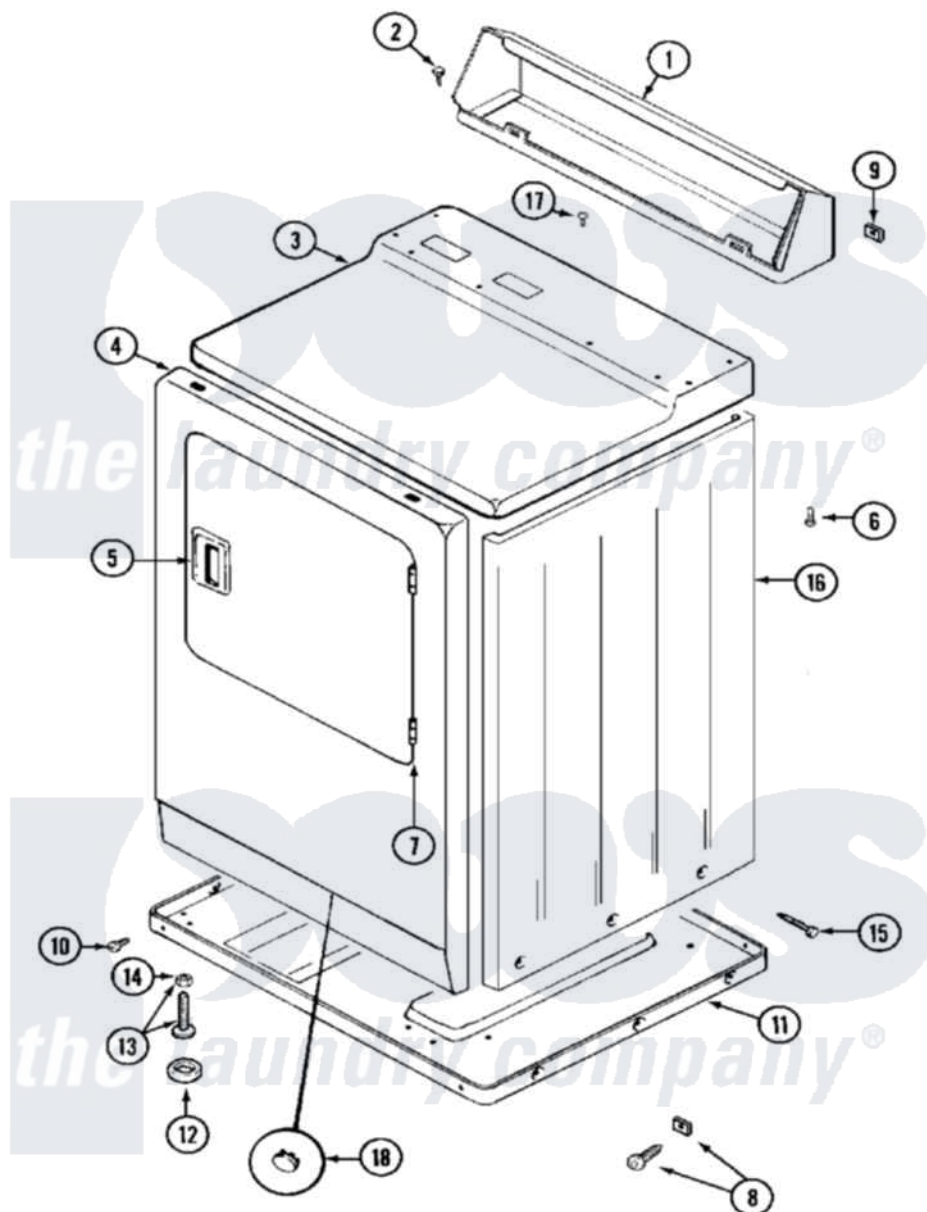

Maytag MDE10DAAEL 03 - CABINET (FRONT)

Maytag Commercial Maytag MDE10DAAEL Dryer Parts Parts Diagram 03 - CABINET (FRONT)
 Click on the part number to view part

Item	Original Part Number	Replaced By	Status	Part Description
001	NLA		Not Available	CONSOLE (WHT)
002	212276	W10116760		Screw
003	33001163		Not Available	COVER, TOP (WHT)
"	33001164		Not Available	COVER, TOP (ALM)
004	NLA		Not Available	PANEL, FRONT (WHT)
005	33001241			Handle, Door
"	33001254	37001047		Handle, Door
006	214354			Screw, Top Cover To Cabnt.
007	33001230			Hinge, Door
008	204439			Screw And Fstner Assembly
009	215075			Fastener, Control Panel To Console
010	Y313561			Screw---NA
"	Y310632	1163839		Screw
011	Y303361		Not Available	BASE ASSY. (UPPER & LOWER)
012	Y314137			Foot, Rubber

013	Y305086		Adjustable Leg And Nut
014	Y052740	62739	Nut, Lock
015	213007		Xfor Cabinet See Cabinet, Back
016	NLA		Not Available
017	210186	3370225	CABINET (WHT)
018	33001132	33002342	Screw
"	33001168		Not Available
			Plug, Sifht Hole
			PLUG, SIGHT HOLE (ALM)