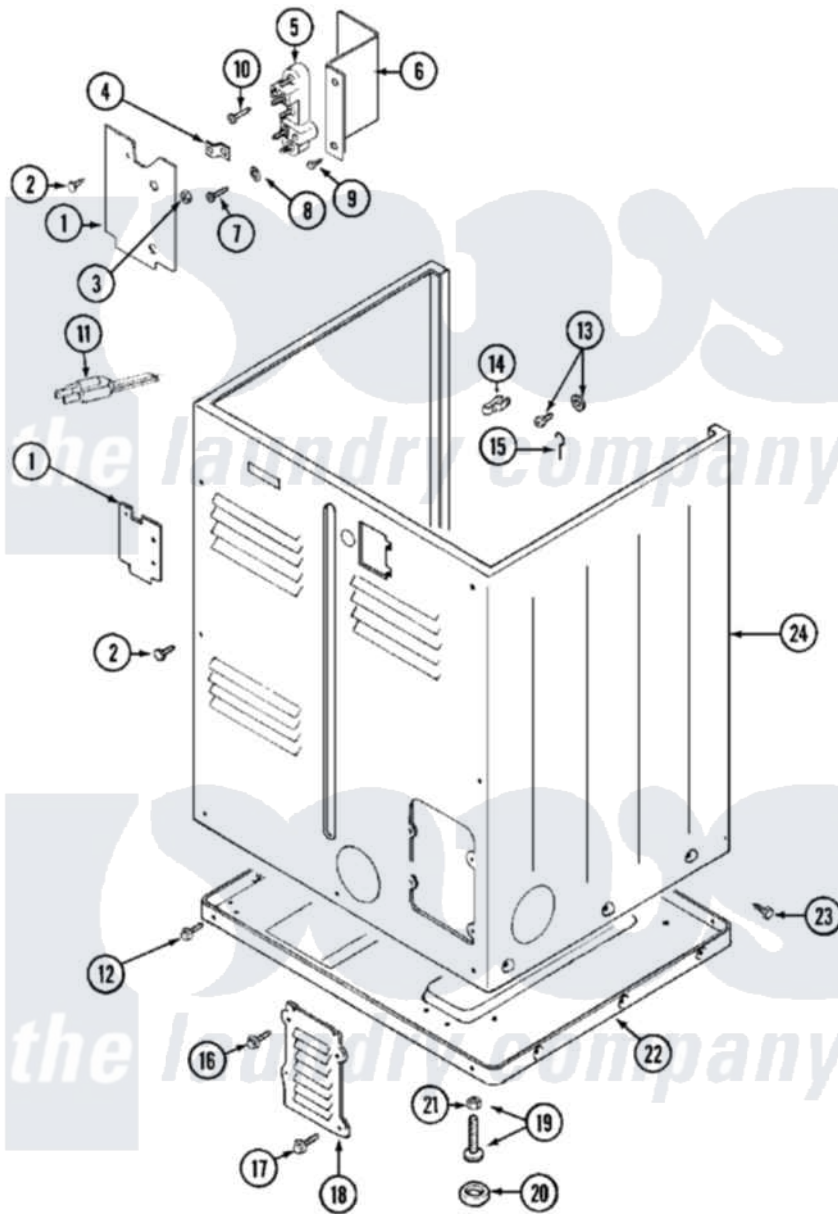

Maytag MDE10DAAEL 05 - CABINET (REAR)

Maytag [Commercial Maytag MDE10DAAEL Dryer Parts](#) Parts Diagram 05 - CABINET (REAR)
 Click on the part number to view part

Item	Original Part Number	Replaced By	Status	Part Description
001	Y312905		Not Available	COVER, TERMINAL
002	Y313561			Screw---NA
003	311484	112432		Nut
004	Y312184			Strap, Grounding
005	400008			Block, Terminal
006	Y312904			Bracket, Terminal Block
007	Y312209	W10001200		Screw
008	910181			Lockwasher, Terminal Block
"	Y311270			Washer, Terminal Block
009	Y310632	1163839		Screw
010	NLA		Not Available	SCREW, GROUND STRAP
011	305168	33002916		Power Cord, Canadian 240V
012	Y313561			Screw---NA
"	Y310632	1163839		Screw
013	NLA		Not Available	SCREW & WASHER ASSY.
014	301548			Clamp, Ground Wire

015	204807		Ground Wire, Supp. Plte To Top Cover
016	Y313559		Screw
017	211294	90767	Screw, 8A X 3/8 HeX Washer Head Tapping
018	Y312951	Not Available	ACCESS COVER, BACK
019	Y305086		Adjustable Leg And Nut
020	Y314137		Foot, Rubber
021	Y052740	62739	Nut, Lock
022	Y303361	Not Available	BASE ASSY. (UPPER & LOWER)
023	213007		Xfor Cabinet See Cabinet, Back
024	NLA	Not Available	CABINET (WHT)