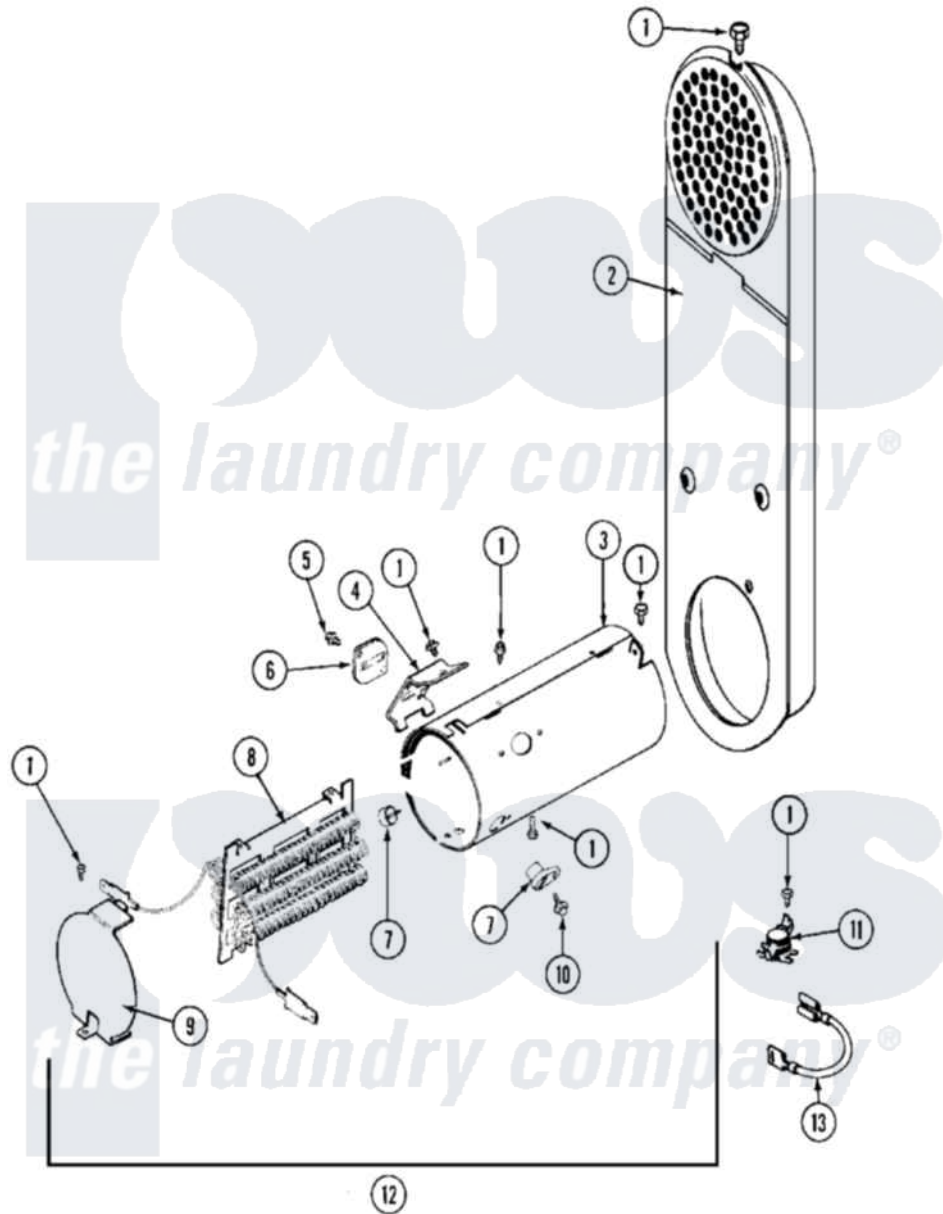

# Maytag MDE10DAAEL 07 - HEATER

Maytag [Commercial Maytag MDE10DAAEL Dryer Parts](#) Parts Diagram 07 - HEATER  
 Click on the part number to view part

Item	Original Part Number	Replaced By	Status	Part Description
001	<a href="#">211294</a>	<a href="#">90767</a>		Screw, 8A X 3/8 HeX Washer Head Tapping
002	308503		Not Available	INLET DUCT ASSEMBLY
003	<a href="#">314995</a>			Enclosure, Heater
004	<a href="#">211294</a>	<a href="#">90767</a>		Screw, 8A X 3/8 HeX Washer Head Tapping
"	<a href="#">315346</a>			Bracket, Thermal Fuse
005	NLA		Not Available	SCREW, FUSE TO BRACKET
006	<a href="#">307473</a>			Fuse, Thermal
007	<a href="#">314998</a>			Insulator, Terminal
008	NLA		Not Available	WIRE RETAINER
009	<a href="#">314999</a>			Shield, Radiant
010	NLA		Not Available	SCREW, TERMINAL INSULATOR
011	<a href="#">303396</a>			Thermostat, Hi-Limit
012	<a href="#">307181</a>			Heater Assembly Complete
013	<a href="#">Y307173</a>			Wire, Jumper