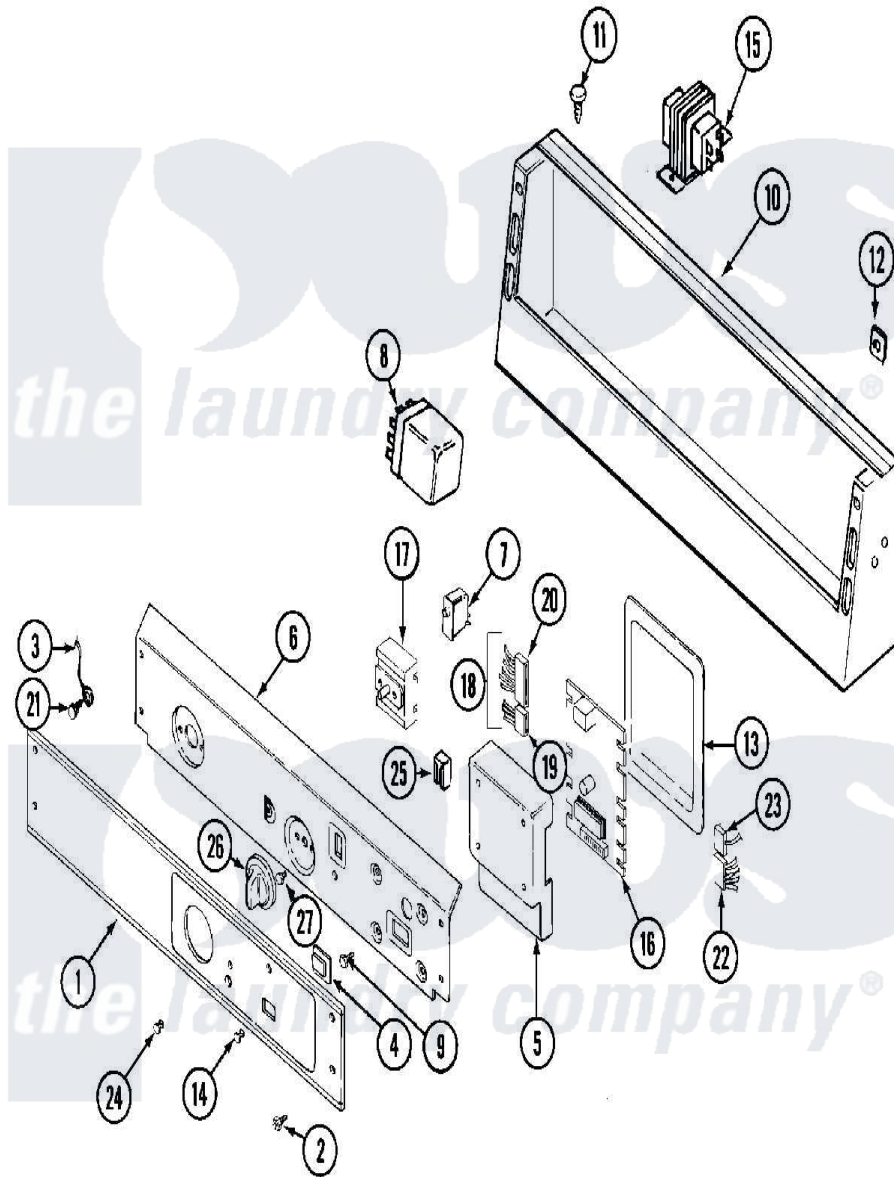

Maytag MDE10DAAEW 01 - CONTROL PANEL

Maytag [Commercial Maytag MDE10DAAEW Dryer Parts](#) Parts Diagram 01 - CONTROL PANEL
 Click on the part number to view part

Item	Original Part Number	Replaced By	Status	Part Description
001	NLA		Not Available	PANEL, CONTROL
002	215506			Screw, Control Panel Overlay
003	205810			Wire, Ground
004	NLA		Not Available	WINDOW, DATA ACQUISITION
005	NLA		Not Available	ENCLOSURE, CIRCUIT BOARD
006	315343	31-5343		Parts Manual
"	NLA		Not Available	(ALM)
007	NLA		Not Available	SWITCH, START
008	NLA		Not Available	RELAY
"	Y251119	3177991		Screw
009	312956			Screw-Igniter And Clip Mount
010	NLA		Not Available	CONSOLE (WHT)
011	212276	W10116760		Screw
012	215003			Fastener, Panel And Bracket
013	NLA		Not Available	COVER, ENCLOSURE

014	NLA		Not Available	LENS, INDICATOR
015	211294	90767		Screw, 8A X 3/8 HeX Washer Head Tapping
"	NLA		Not Available	TRANSFORMER
016	NLA		Not Available	BOARD, DATA ACQUISITION
017	307237	W10327105		Switch, Cycle Selection
018	Y308580			Harness, Wire
019	314529			Connector, Edgeboard
020	NLA		Not Available	CONNECTOR, EDGEBOARD (14 PIN)
021	211252			Screw, Ground Wire
022	206799			Optic Switch Assembly
"	NLA		Not Available	CONNECTOR, EDGEBOARD--NA
023	208045			Harness, Wire Sensor Switch To Circuit Brd
"	22001361			Connector, Edgeboard
024	215564			Lens, Indicator Light
025	204075		Not Available	PILOT LAMP (DG MODELS ONLY)
026	306938			Knob, Selector Switch
027	Y313588	488234		Screw 8-32 X 1/4