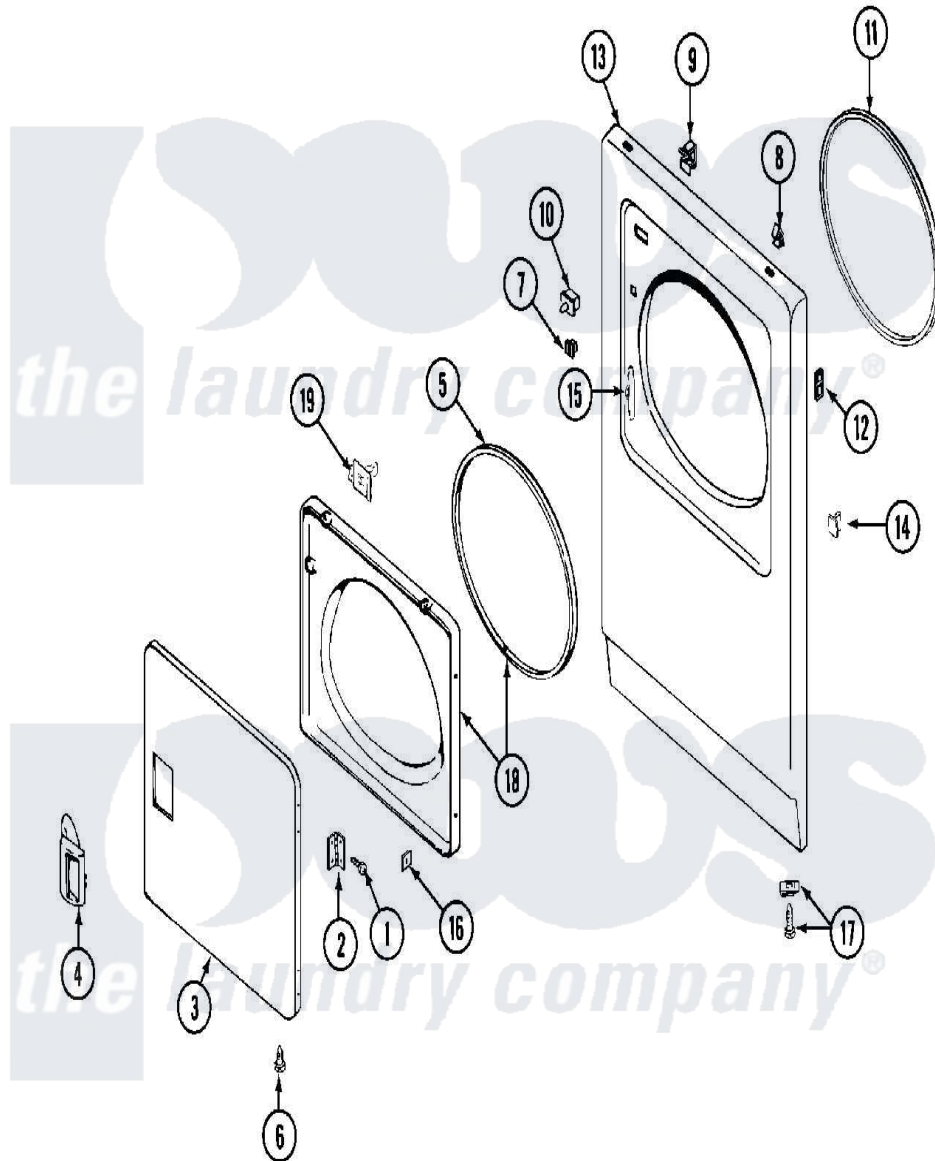

# Maytag MDE10DAAEW 04 - DOOR

Maytag [Commercial Maytag MDE10DAAEW Dryer Parts](#) Parts Diagram 04 - DOOR  
 Click on the part number to view part

Item	Original Part Number	Replaced By	Status	Part Description
001	<a href="#">Y314062</a>			Screw, Door Hinge And Panel
002	<a href="#">33001230</a>			Hinge, Door
003	<a href="#">33001240</a>			Door
"	33001257	<a href="#">33001240</a>		Door
004	<a href="#">33001241</a>			Handle, Door
"	33001254	<a href="#">37001047</a>		Handle, Door
005	<a href="#">33001131</a>			Seal, Door
006	33001132	<a href="#">33002342</a>		Plug, Sifht Hole
"	33001168		Not Available	PLUG, SIGHT HOLE (ALM)
007	Y304578	<a href="#">LA-1003</a>		Door Catch Kit
008	212982	<a href="#">22001650</a>		Fastener, Spring
009	<a href="#">Y310376</a>			Clip, Door Switch Harness
010	<a href="#">Y305753</a>	<a href="#">W10169313</a>		Switch-Dor
011	<a href="#">314937</a>			Seal, Front Panel
012	NLA		Not Available	SPEEDNUT, HINGE SCREW
"	NLA		Not Available	SCREW, PLASTIC

013	NLA	Not Available	PANEL, FRONT (WHT)
014	NLA	Not Available	PLUG, DOOR CATCH
015	<a href="#">33001175</a>		Cover, Hinge Hole
"	<a href="#">33001176</a>		Cover, Hinge Hole
016	<a href="#">Y313910</a>		Clip, Door Liner To Outer Panel
017	<a href="#">204439</a>		Screw And Fstner Assembly
018	33001243	Not Available	PANEL, INNER DOOR (W/SEAL)
019	314936	<a href="#">33001305</a>	Strike, Door
"	314944	<a href="#">33001305</a>	Strike, Door