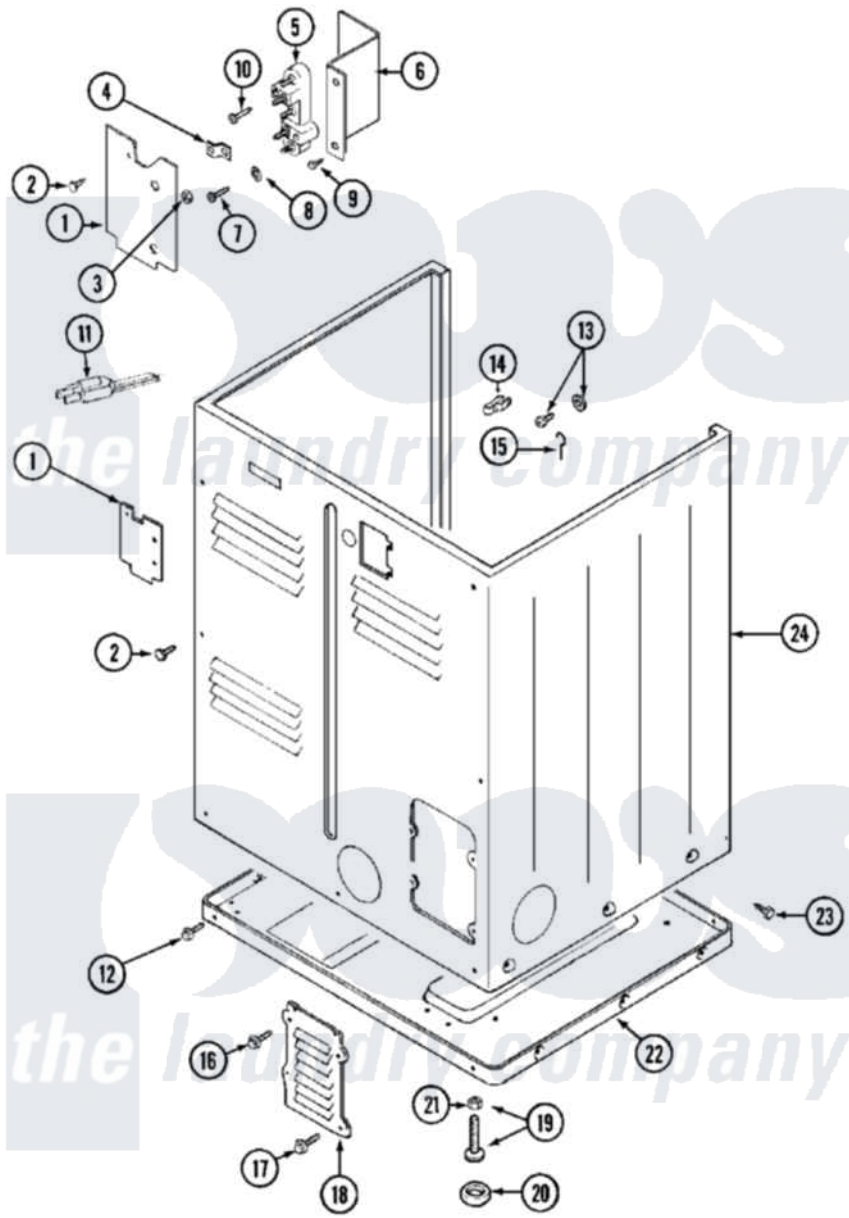

Maytag MDE10DAAEW 05 - CABINET (REAR)

Maytag [Commercial Maytag MDE10DAAEW Dryer Parts](#) Parts Diagram 05 - CABINET (REAR)
 Click on the part number to view part

Item	Original Part Number	Replaced By	Status	Part Description
001	Y312905		Not Available	COVER, TERMINAL
002	Y313561			Screw---NA
003	311484	112432		Nut
004	Y312184			Strap, Grounding
005	400008			Block, Terminal
006	Y312904			Bracket, Terminal Block
007	Y312209	W10001200		Screw
008	910181			Lockwasher, Terminal Block
"	Y311270			Washer, Terminal Block
009	Y310632	1163839		Screw
010	NLA		Not Available	SCREW, GROUND STRAP
011	305168	33002916		Power Cord, Canadian 240V
012	Y313561			Screw---NA
"	Y310632	1163839		Screw
013	NLA		Not Available	SCREW & WASHER ASSY.
014	301548			Clamp, Ground Wire

015	204807		Ground Wire, Supp. Plte To Top Cover
016	Y313559		Screw
017	211294	90767	Screw, 8A X 3/8 HeX Washer Head Tapping
018	Y312951	Not Available	ACCESS COVER, BACK
019	Y305086		Adjustable Leg And Nut
020	Y314137		Foot, Rubber
021	Y052740	62739	Nut, Lock
022	Y303361	Not Available	BASE ASSY. (UPPER & LOWER)
023	213007		Xfor Cabinet See Cabinet, Back
024	NLA	Not Available	CABINET (WHT)