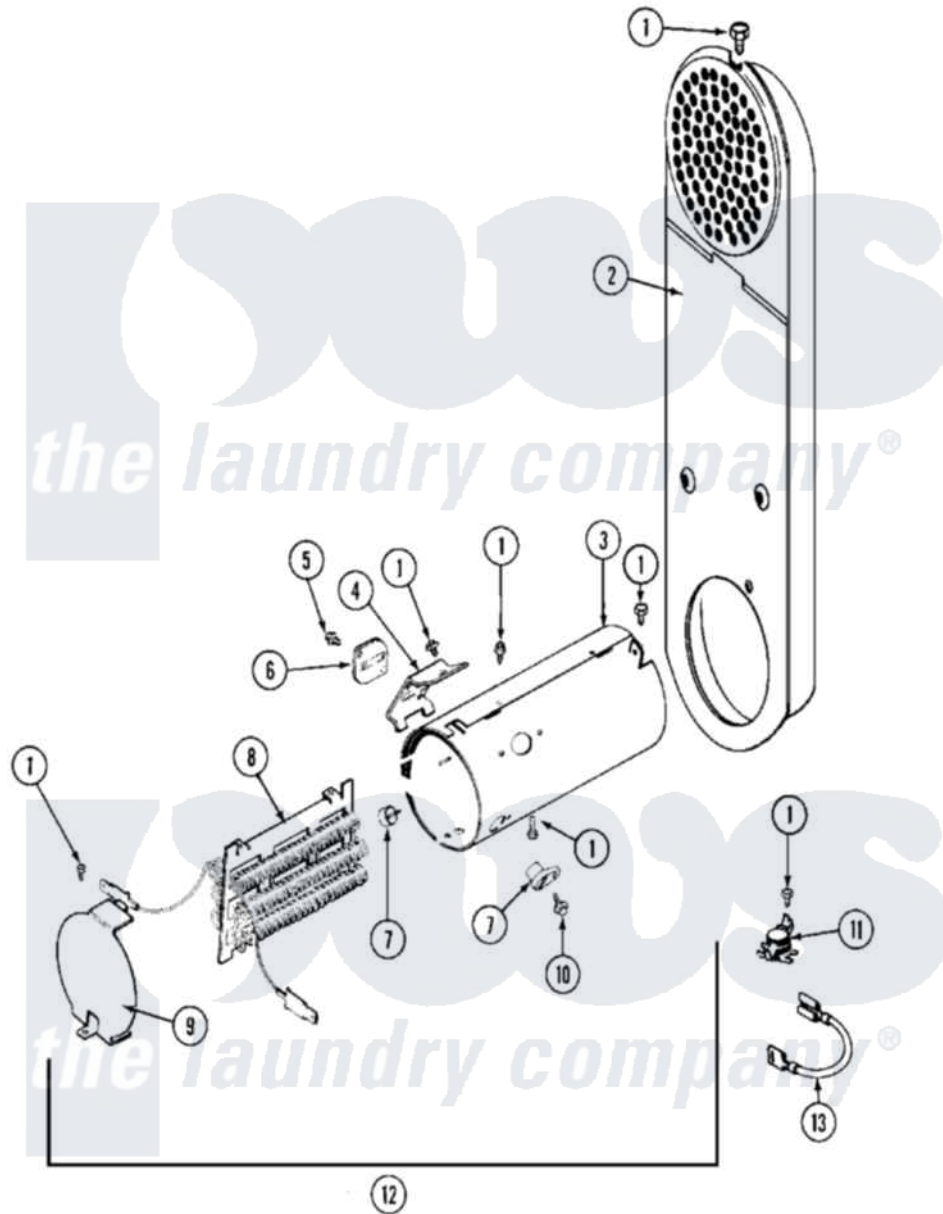

Maytag MDE10DAAEW 07 - HEATER

Maytag Commercial Maytag MDE10DAAEW Dryer Parts Parts Diagram 07 - HEATER
 Click on the part number to view part

Item	Original Part Number	Replaced By	Status	Part Description
001	211294	90767		Screw, 8A X 3/8 HeX Washer Head Tapping
002	308503		Not Available	INLET DUCT ASSEMBLY
003	314995			Enclosure, Heater
004	211294	90767		Screw, 8A X 3/8 HeX Washer Head Tapping
"	315346			Bracket, Thermal Fuse
005	NLA		Not Available	SCREW, FUSE TO BRACKET
006	307473			Fuse, Thermal
007	314998			Insulator, Terminal
008	NLA		Not Available	WIRE RETAINER
009	314999			Shield, Radiant
010	NLA		Not Available	SCREW, TERMINAL INSULATOR
011	303396			Thermostat, Hi-Limit
012	307181			Heater Assembly Complete
013	Y307173			Wire, Jumper