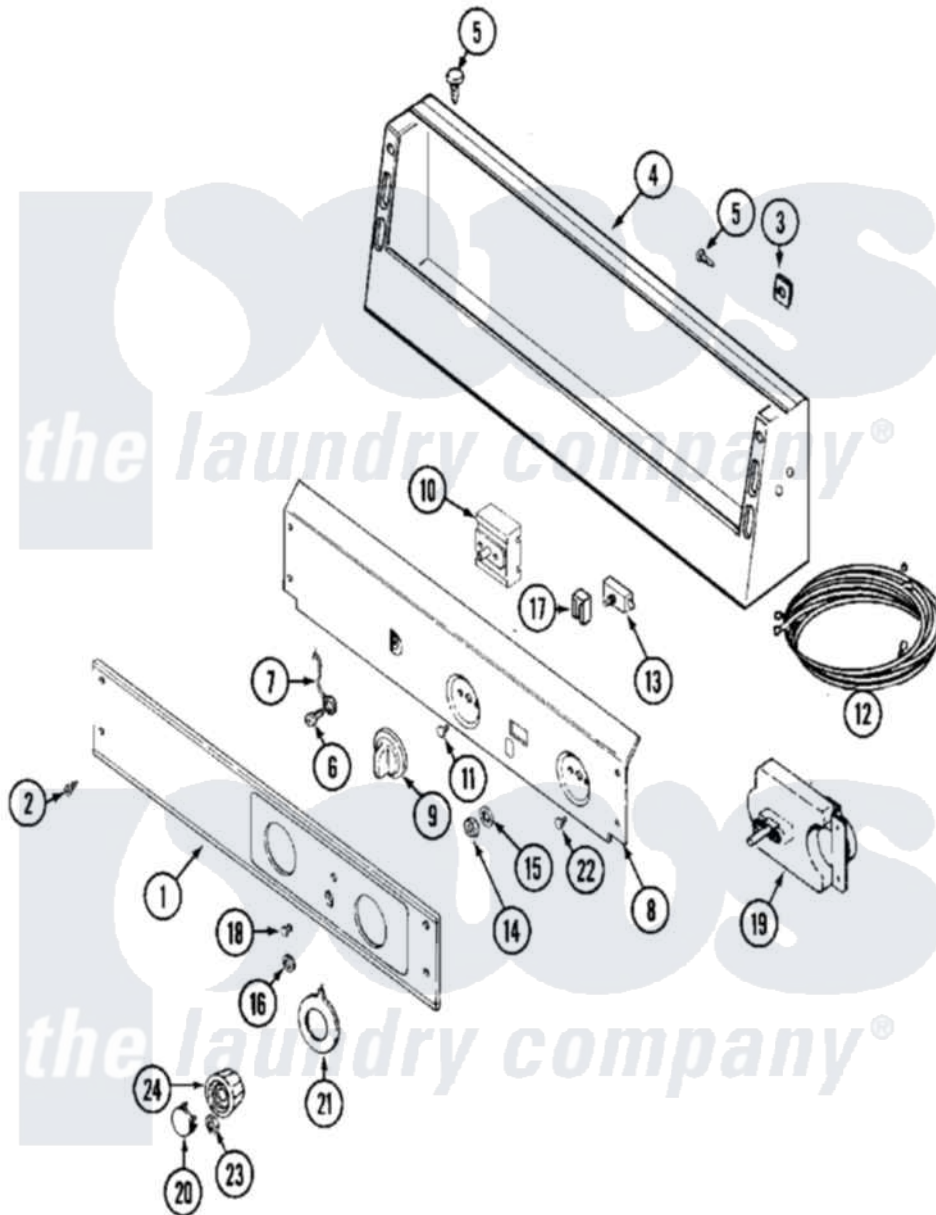

Maytag MDE10MNACW 01 - CONTROL PANEL

Maytag [Commercial Maytag MDE10MNACW Dryer Parts](#) Parts Diagram 01 - CONTROL PANEL
 Click on the part number to view part

Item	Original Part Number	Replaced By	Status	Part Description
001	33001021			Panel, Control
002	215506			Screw, Control Panel Overlay
003	215003			Fastener, Panel And Bracket
004	33001280			Console
005	212276	W10116760		Screw
006	211252			Screw, Ground Wire
007	205810			Wire, Ground
008	NLA		Not Available	BRACKET, CONTROL PANEL (WHT)
009	306938			Knob, Selector Switch
010	307237	W10327105		Switch, Cycle Selection
011	Y313588	488234		Screw 8-32 X 1/4
012	33001506			Wire Harness, Main
"	33001514			Wire Harness, Main
"	33001562			Harness, Wire
"	NLA		Not Available	WIRE HARNESS, MAIN
013	306940	W10149462		Switch, Push-To-Start

014	Y312706	422617	Nut
015	312751		Lockwasher, Start Switch
016	Y312702		Knurled Nut, Start Switch
017	204075	Not Available	PILOT LAMP (DG MODELS ONLY)
"	22001365	W10139459	Lamp-Indicator 230 V.
018	215564		Lens, Indicator Light
019	305214		Timer
"	305215	305214	Timer
"	Y305758		Timer 240-50
020	314723	W10133501	Cap, Knob
021	314725	33001500	Dial, Timer Indicator
"	33001500		Dial, Timer Indicator
022	Y313588	488234	Screw 8-32 X 1/4
023	312273		Nut, Control Knob
024	314724		Knob For Timer