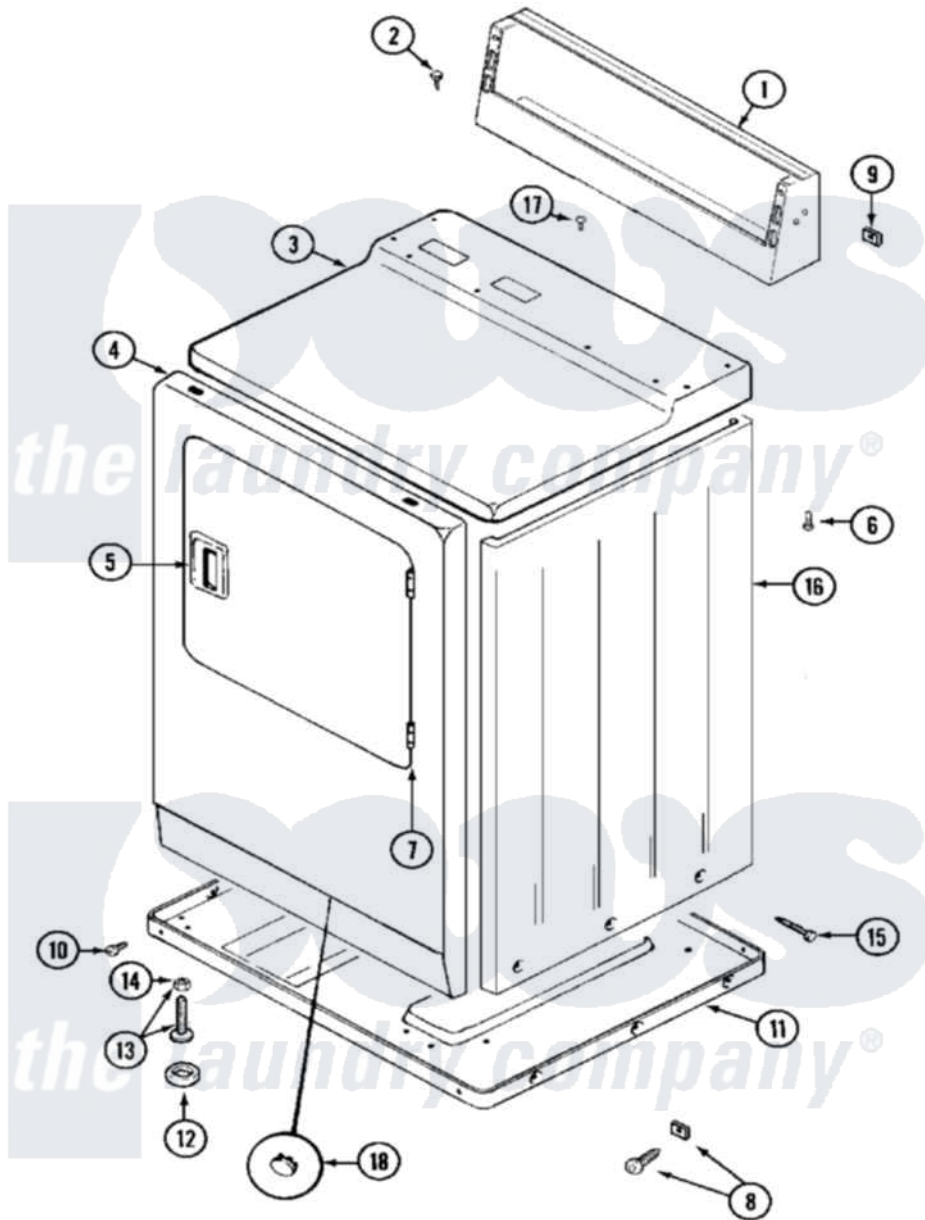

Maytag MDE10MNACW 02 - CABINET (FRONT)

Maytag [Commercial Maytag MDE10MNACW Dryer Parts](#) Parts Diagram 02 - CABINET (FRONT)
 Click on the part number to view part

Item	Original Part Number	Replaced By	Status	Part Description
001	33001280			Console
002	212276	W10116760		Screw
003	33001165			Top Cover Assembly
004	NLA		Not Available	PANEL, FRONT (WHT)
005	33001241			Handle, Door
006	214354			Screw, Top Cover To Cabnt.
007	33001230			Hinge, Door
008	204439			Screw And Fstner Assembly
009	215075			Fastener, Control Panel To Console
010	Y313561			Screw---NA
"	Y310632	1163839		Screw
011	Y303361		Not Available	BASE ASSY. (UPPER & LOWER)
012	Y314137			Foot, Rubber
013	Y305086			Adjustable Leg And Nut
014	Y052740	62739		Nut, Lock