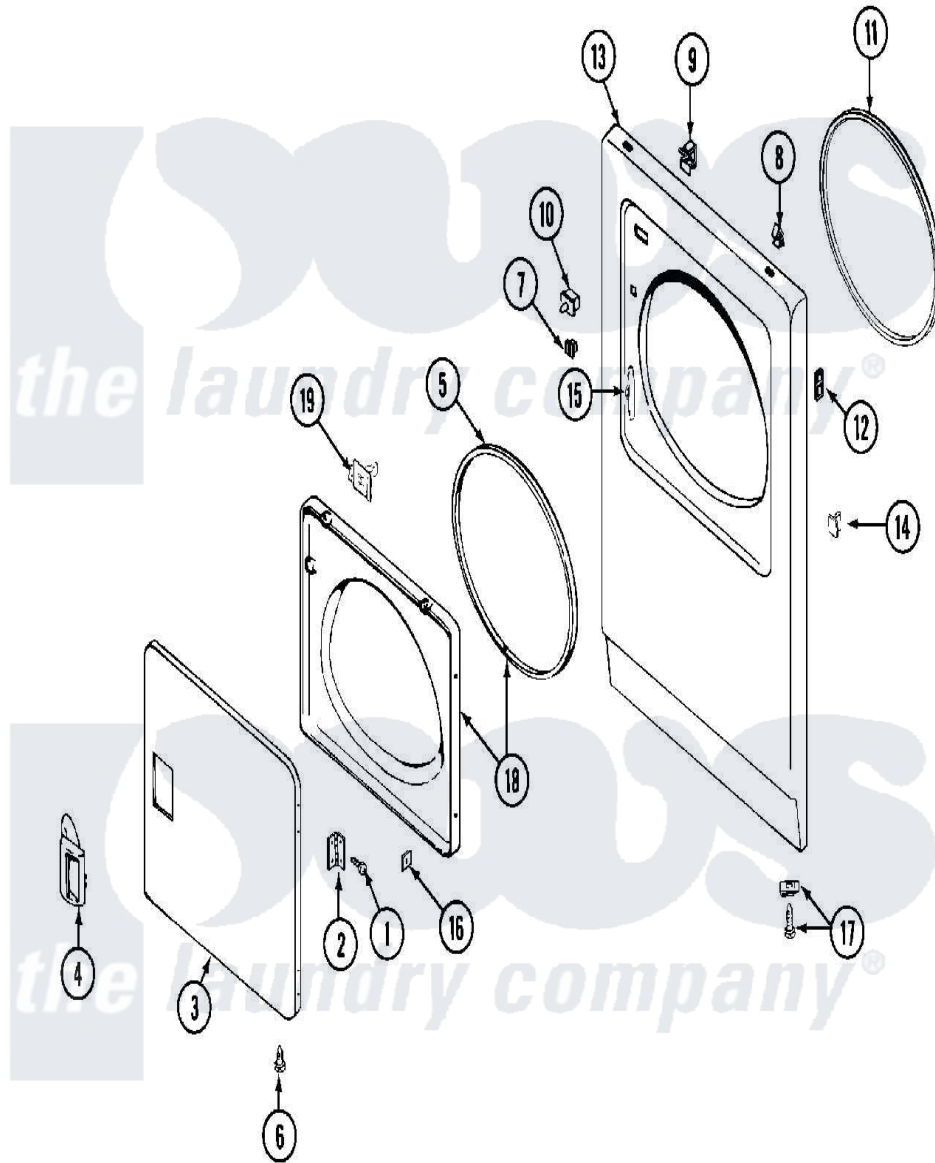

Maytag MDE10MNACW 03 - DOOR

Maytag [Commercial Maytag MDE10MNACW Dryer Parts](#) Parts Diagram 03 - DOOR
 Click on the part number to view part

Item	Original Part Number	Replaced By	Status	Part Description
001	Y314062			Screw, Door Hinge And Panel
002	33001230			Hinge, Door
003	33001240			Door
004	33001241			Handle, Door
005	33001131			Seal, Door
006	33001132	33002342		Plug, Sifht Hole
007	Y304578	LA-1003		Door Catch Kit
008	212982	22001650		Fastener, Spring
009	Y310376			Clip, Door Switch Harness
010	33001509	W10169313		Switch-Dor
"	Y305753	W10169313		Switch-Dor
011	314937			Seal, Front Panel
012	NLA		Not Available	SPEEDNUT, HINGE SCREW
"	NLA		Not Available	SCREW, PLASTIC
013	NLA		Not Available	PANEL, FRONT (WHT)
014	NLA		Not Available	PLUG, DOOR CATCH

015	33001175		Cover, Hinge Hole
016	Y313910		Clip, Door Liner To Outer Panel
017	204439		Screw And Fstner Assembly
018	33001243	Not Available	PANEL, INNER DOOR (W/SEAL)
019	314936	33001305	Strike, Door
"	314944	33001305	Strike, Door