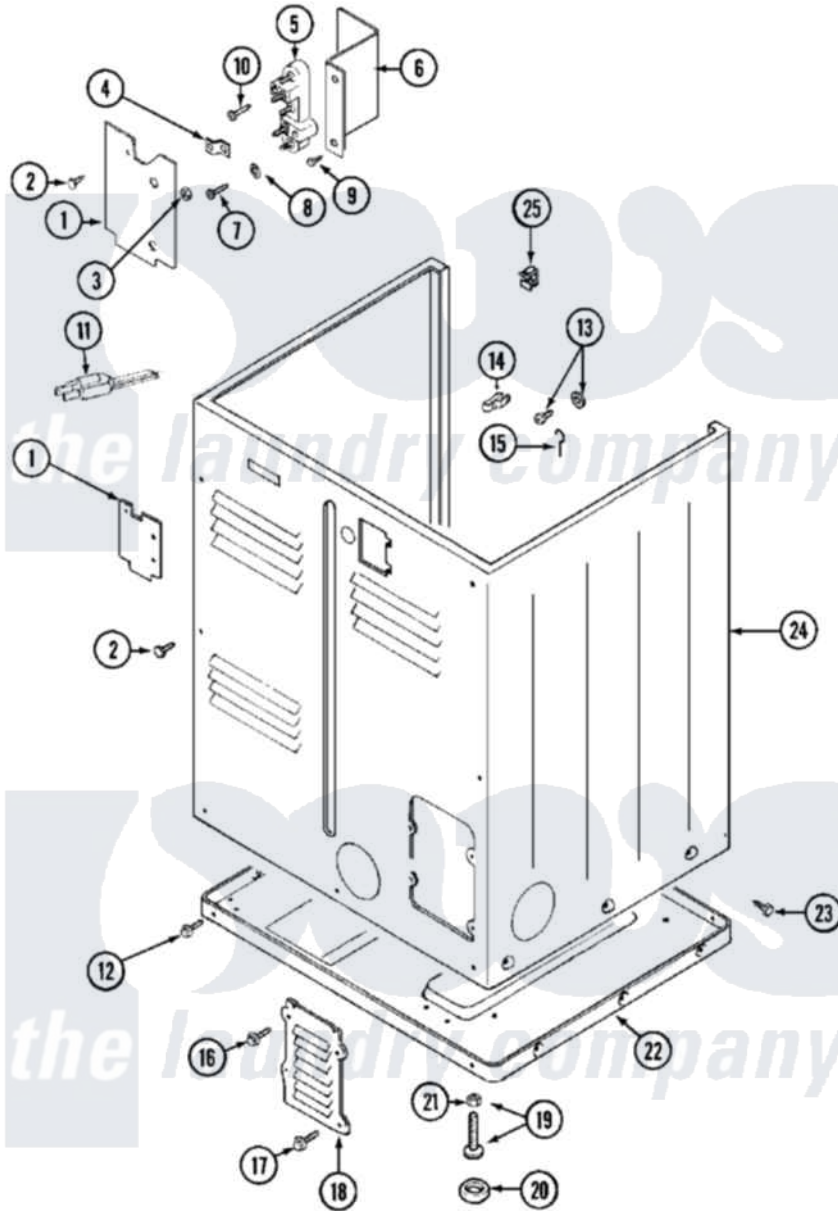

Maytag MDE10MNACW 04 - CABINET (REAR)

Maytag [Commercial Maytag MDE10MNACW Dryer Parts](#) Parts Diagram 04 - CABINET (REAR)
 Click on the part number to view part

Item	Original Part Number	Replaced By	Status	Part Description
001	Y312905		Not Available	COVER, TERMINAL
002	Y313561			Screw----NA
003	311484	112432		Nut
004	Y312184			Strap, Grounding
005	400008			Block, Terminal
006	Y312904			Bracket, Terminal Block
007	Y312209	W10001200		Screw
008	311093			Washer, Terminal Connection
"	Y311270			Washer, Terminal Block
009	Y310632	1163839		Screw
010	NLA		Not Available	SCREW, GROUND STRAP
011	305168	33002916		Power Cord, Canadian 240V
"	33001425			Locknut, Eared For Canadian
012	Y313561			Screw----NA
"	Y310632	1163839		Screw
013	NLA		Not Available	SCREW & WASHER ASSEMBLY

014	301548		Clamp, Ground Wire
015	204807		Ground Wire, Supp. Plite To Top Cover
016	Y313559		Screw
017	211294	90767	Screw, 8A X 3/8 HeX Washer Head Tapping
018	Y312951	Not Available	ACCESS COVER, BACK
019	Y305086		Adjustable Leg And Nut
020	Y314137		Foot, Rubber
021	Y052740	62739	Nut, Lock
022	Y303361	Not Available	BASE ASSY. (UPPER & LOWER)
023	213007		Xfor Cabinet See Cabinet, Back
024	NLA	Not Available	CABINET (WHT)
025	Y310376		Clip, Door Switch Harness