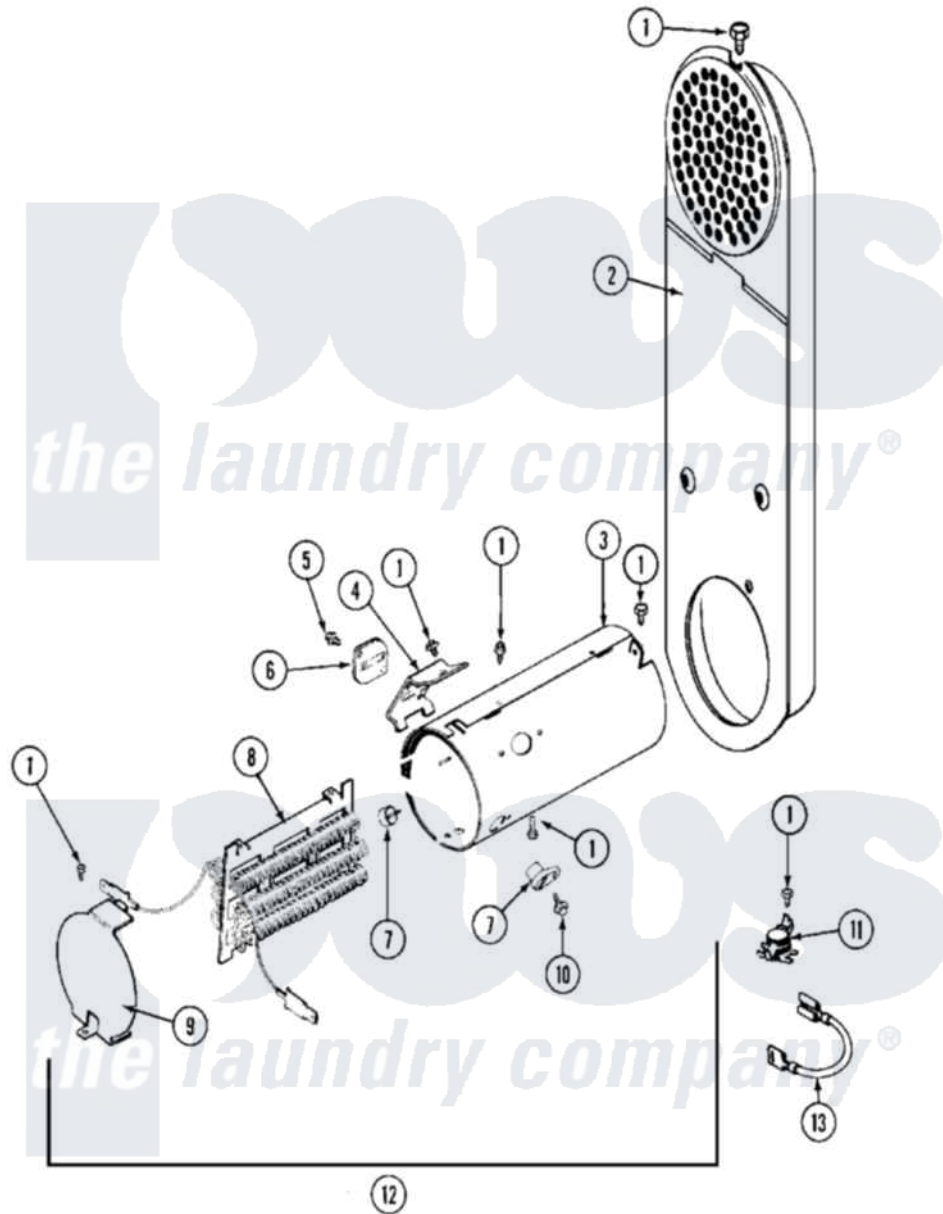

# Maytag MDE10MNACW 06 - HEATER

Maytag [Commercial Maytag MDE10MNACW Dryer Parts](#) Parts Diagram 06 - HEATER  
 Click on the part number to view part

Item	Original Part Number	Replaced By	Status	Part Description
001	<a href="#">211294</a>	<a href="#">90767</a>		Screw, 8A X 3/8 HeX Washer Head Tapping
002	308503		Not Available	INLET DUCT ASSEMBLY
003	<a href="#">314995</a>			Enclosure, Heater
004	<a href="#">211294</a>	<a href="#">90767</a>		Screw, 8A X 3/8 HeX Washer Head Tapping
"	<a href="#">315346</a>			Bracket, Thermal Fuse
005	NLA		Not Available	SCREW, FUSE
006	<a href="#">307473</a>			Fuse, Thermal
007	<a href="#">314998</a>			Insulator, Terminal
008	<a href="#">308614</a>			Heater Sub-Assembly
"	<a href="#">Y308612</a>			Heater Sub-Assembly
"	Y308613	<a href="#">W10116747</a>		Heater
"	<a href="#">Y308615</a>			Heater Sub-Assembly
009	<a href="#">314999</a>			Shield, Radiant
010	NLA		Not Available	SCREW, TERMINAL INSULATOR

011	<a href="#">303396</a>		Thermostat, Hi-Limit
"	<a href="#">308217</a>		Thermostat, Hi-Limit
012	<a href="#">307178</a>		Heater Assembly
"	<a href="#">307179</a>		Heater Assembly
"	307180	<a href="#">33001400</a>	Heater Assembly
"	<a href="#">307181</a>		Heater Assembly Complete
013	<a href="#">Y307173</a>		Wire, Jumper
014	Y308590	<a href="#">W10116795</a>	Heater