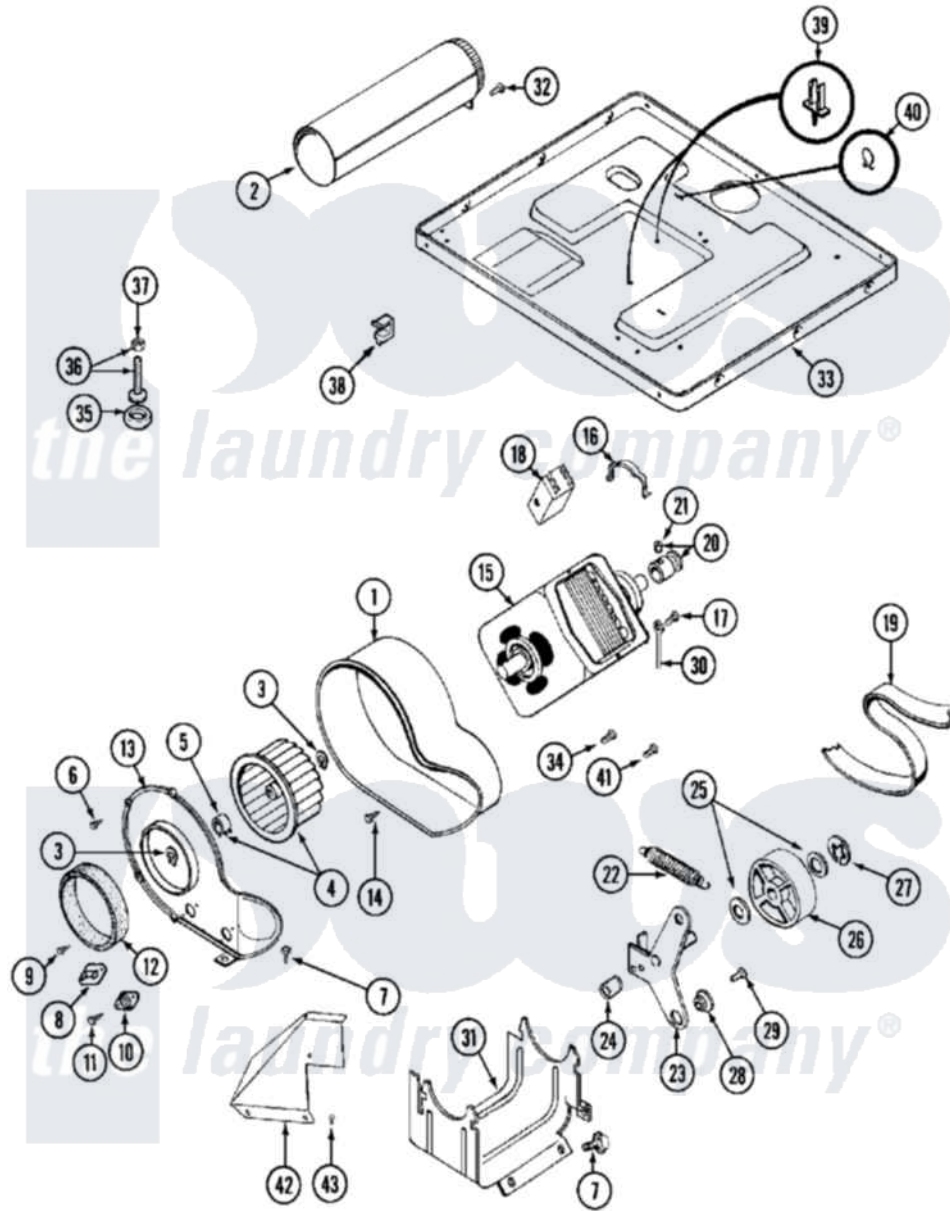

Maytag MDE10MNACW 07 - MOTOR DRIVE

Maytag Commercial Maytag MDE10MNACW Dryer Parts Parts Diagram 07 - MOTOR DRIVE
 Click on the part number to view part

Item	Original Part Number	Replaced By	Status	Part Description
001	Y312893			Housing, Blower
002	Y303442			EXHAUST DUCT ASSEMBLY
003	410233	9703438		Ring-Retrn
004	Y303836			Blower Wheel Assembly And Clamp
005	312967			Clamp, Blower Housing
006	Y312961	W10116751		Screw
007	Y313561			Screw----NA
008	303392			Thermostat, Cycling
"	306967			Thermostat, Multi-Temp Part Not Used Mde26ct-MN Only
009	211294	90767		Screw, 8A X 3/8 HeX Washer Head Tapping
010	306604			Cut-Off, Thermal Part Not Used
011	NLA		Not Available	SCREW, THERMAL CUT-OFF
012	Y312901			Seal, Housing Cover
013	314778		Not Available	COVER, BLOWER HOUSING