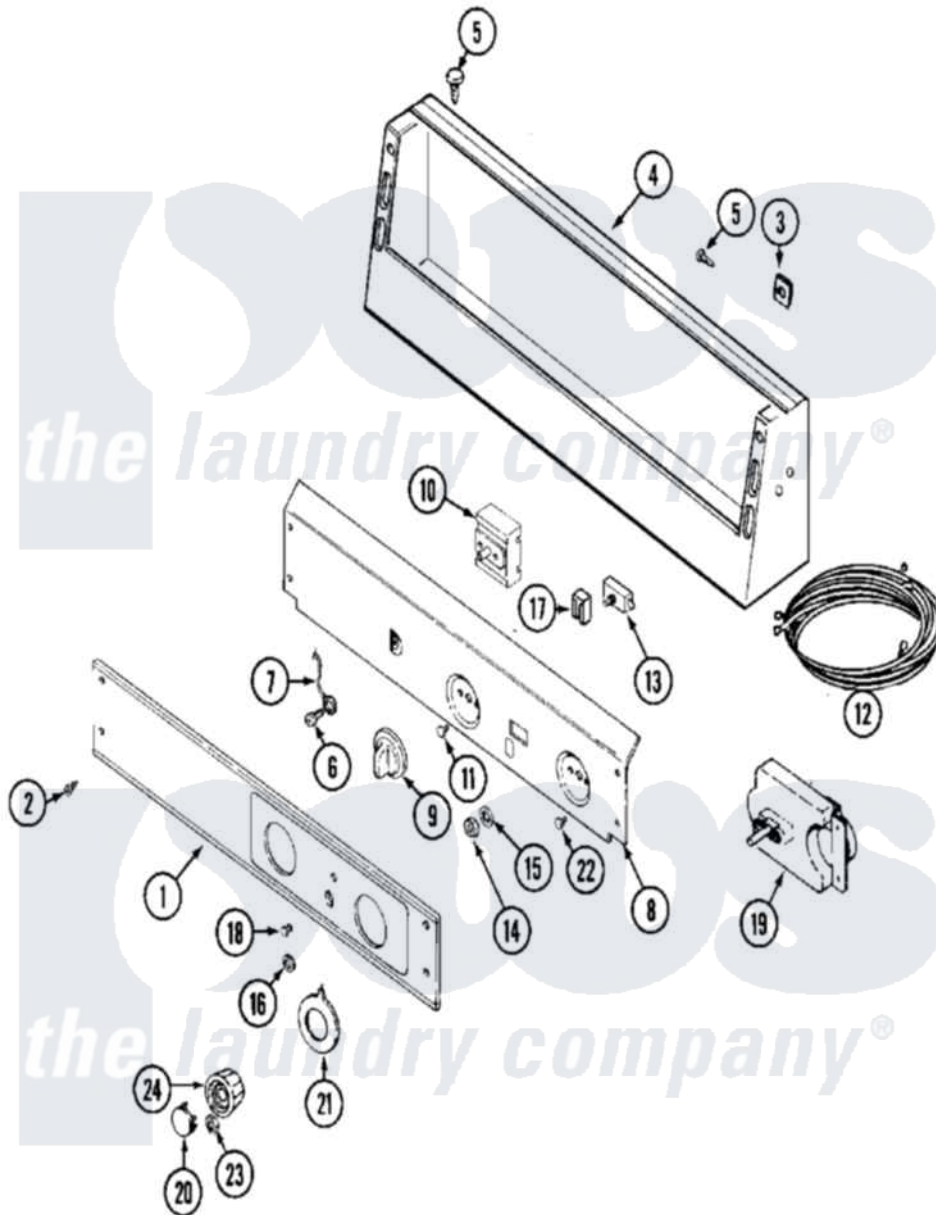

Maytag MDE10MNADW 01 - CONTROL PANEL

Maytag [Commercial Maytag MDE10MNADW Dryer Parts](#) Parts Diagram 01 - CONTROL PANEL
 Click on the part number to view part

Item	Original Part Number	Replaced By	Status	Part Description
001	33001021			Panel, Control
002	215506			Screw, Control Panel Overlay
003	215003			Fastener, Panel And Bracket
004	33001280			Console
005	212276	W10116760		Screw
006	211252			Screw, Ground Wire
007	205810			Wire, Ground
008	NLA		Not Available	BRACKET, CONTROL PANEL (WHT)
009	306938			Knob, Selector Switch
010	307237	W10327105		Switch, Cycle Selection
011	Y313588	488234		Screw 8-32 X 1/4
012	33001506			Wire Harness, Main
"	33001514			Wire Harness, Main
"	33001562			Harness, Wire
"	NLA		Not Available	WIRE HARNESS, MAIN
013	306940	W10149462		Switch, Push-To-Start

014	Y312706	422617	Nut
015	312751		Lockwasher, Start Switch
016	Y312702		Knurled Nut, Start Switch
017	204075	Not Available	PILOT LAMP (DG MODELS ONLY)
"	22001365	W10139459	Lamp-Indicator 230 V.
018	215564		Lens, Indicator Light
019	305214		Timer
"	305215	305214	Timer
"	Y305758		Timer 240-50
020	314723	W10133501	Cap, Knob
021	314725	33001500	Dial, Timer Indicator
"	33001500		Dial, Timer Indicator
022	Y313588	488234	Screw 8-32 X 1/4
023	312273		Nut, Control Knob
024	314724		Knob For Timer