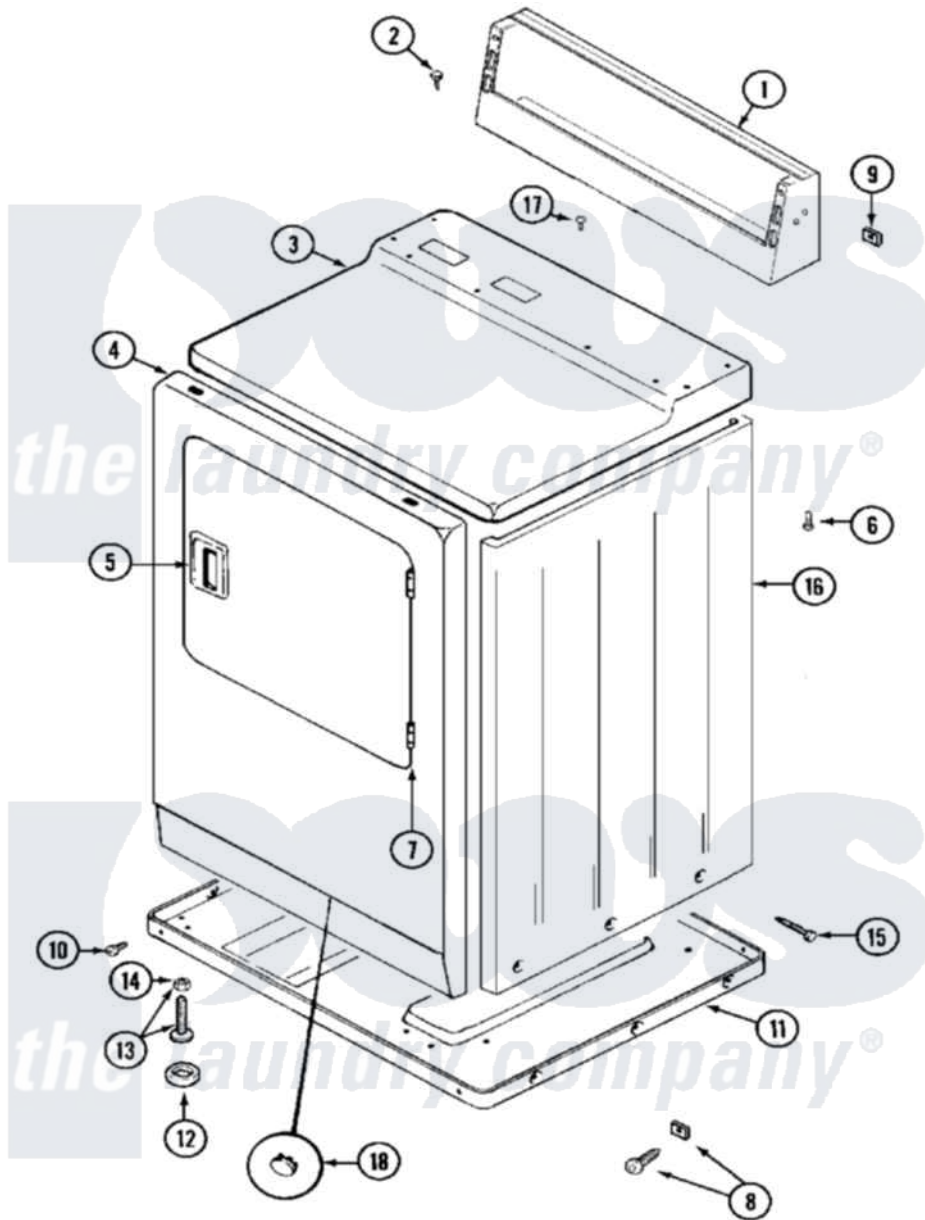

# Maytag MDE10MNADW 02 - CABINET (FRONT)

Maytag [Commercial Maytag MDE10MNADW Dryer Parts](#) Parts Diagram 02 - CABINET (FRONT)  
 Click on the part number to view part

Item	Original Part Number	Replaced By	Status	Part Description
001	<a href="#">33001280</a>			Console
002	212276	<a href="#">W10116760</a>		Screw
003	<a href="#">33001165</a>			Top Cover Assembly
004	NLA		Not Available	PANEL, FRONT (WHT)
005	<a href="#">33001241</a>			Handle, Door
006	<a href="#">214354</a>			Screw, Top Cover To Cabnt.
007	<a href="#">33001230</a>			Hinge, Door
008	<a href="#">204439</a>			Screw And Fstner Assembly
009	<a href="#">215075</a>			Fastener, Control Panel To Console
010	<a href="#">Y313561</a>			Screw---NA
"	Y310632	<a href="#">1163839</a>		Screw
011	Y303361		Not Available	BASE ASSY. (UPPER & LOWER)
012	<a href="#">Y314137</a>			Foot, Rubber
013	<a href="#">Y305086</a>			Adjustable Leg And Nut
014	<a href="#">Y052740</a>	<a href="#">62739</a>		Nut, Lock