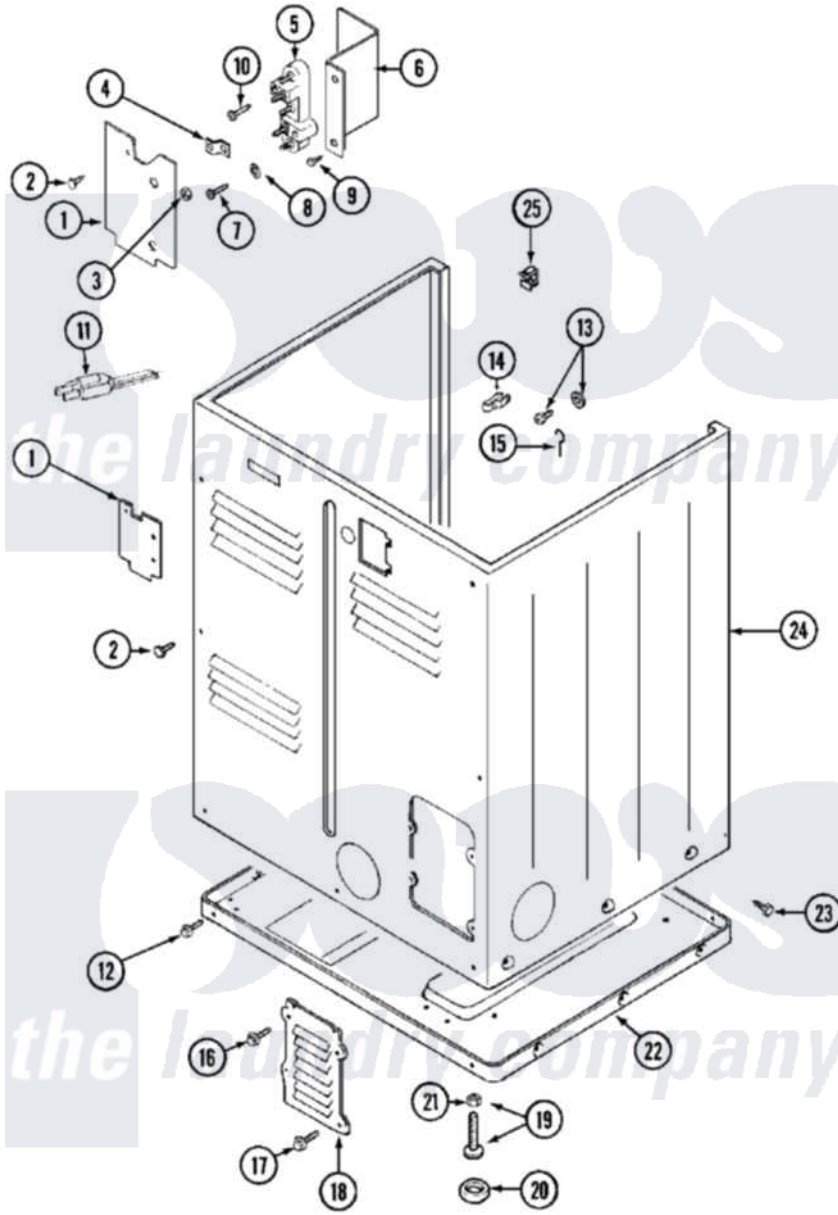

Maytag MDE10MNADW 04 - CABINET (REAR)

Maytag [Commercial Maytag MDE10MNADW Dryer Parts](#) Parts Diagram 04 - CABINET (REAR)
 Click on the part number to view part

Item	Original Part Number	Replaced By	Status	Part Description
001	Y312905		Not Available	COVER, TERMINAL
002	Y313561			Screw----NA
003	311484	112432		Nut
004	Y312184			Strap, Grounding
005	400008			Block, Terminal
006	Y312904			Bracket, Terminal Block
007	Y312209	W10001200		Screw
008	311093			Washer, Terminal Connection
"	Y311270			Washer, Terminal Block
009	Y310632	1163839		Screw
010	NLA		Not Available	SCREW, GROUND STRAP
011	305168	33002916		Power Cord, Canadian 240V
"	33001425			Locknut, Eared For Canadian
012	Y313561			Screw----NA
"	Y310632	1163839		Screw
013	NLA		Not Available	SCREW & WASHER ASSEMBLY

014	301548		Clamp, Ground Wire
015	204807		Ground Wire, Supp. Plite To Top Cover
016	Y313559		Screw
017	211294	90767	Screw, 8A X 3/8 HeX Washer Head Tapping
018	Y312951	Not Available	ACCESS COVER, BACK
019	Y305086		Adjustable Leg And Nut
020	Y314137		Foot, Rubber
021	Y052740	62739	Nut, Lock
022	Y303361	Not Available	BASE ASSY. (UPPER & LOWER)
023	213007		Xfor Cabinet See Cabinet, Back
024	NLA	Not Available	CABINET (WHT)
025	Y310376		Clip, Door Switch Harness