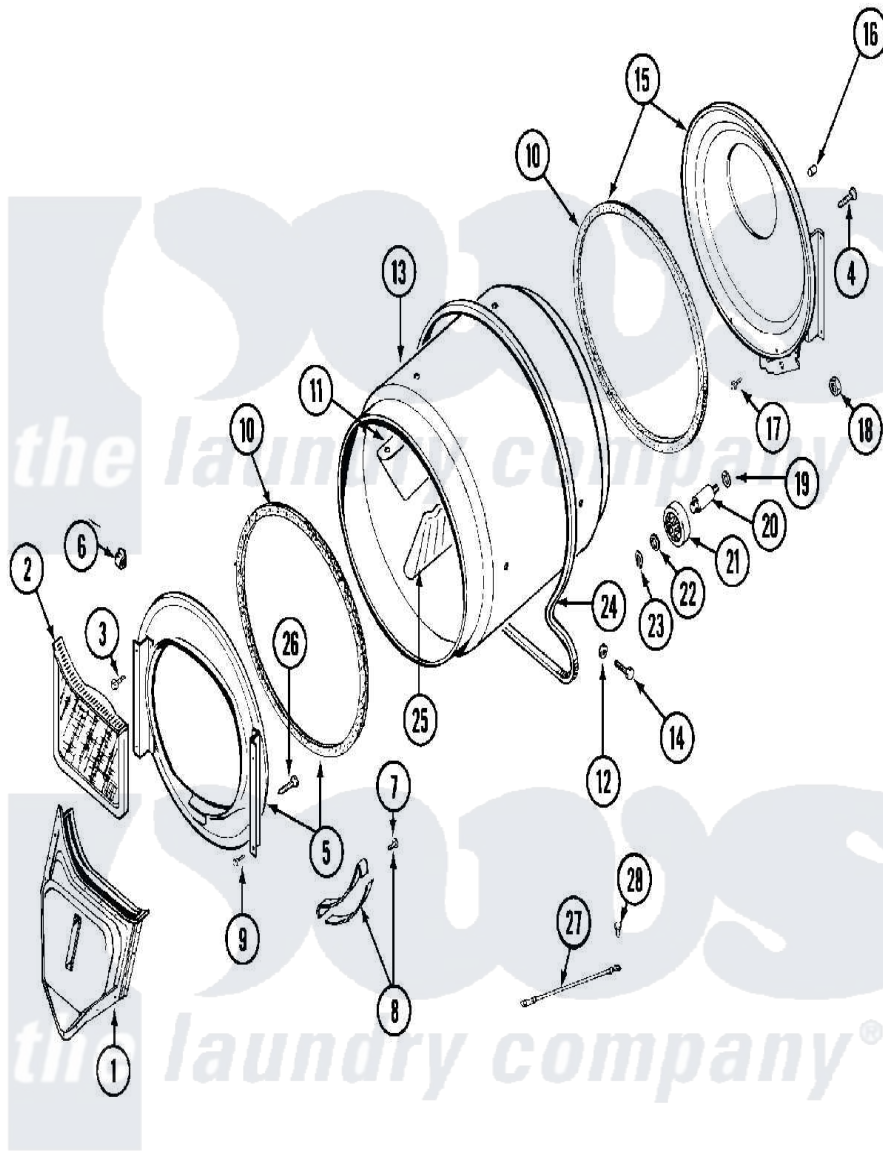

Maytag MDE10MNADW 05 - TUMBLER

Maytag [Commercial Maytag MDE10MNADW Dryer Parts](#) Parts Diagram 05 - TUMBLER
 Click on the part number to view part

Item	Original Part Number	Replaced By	Status	Part Description
001	33001016			Outlet Duct Assembly
002	33001170	33002970		Lint Filte
003	NLA		Not Available	SCREW, TUMBLER SUPPORT
004	Y313561			Screw---NA
005	33001179			Front, Tumbler
006	Y310376			Clip, Door Switch Harness
007	210720			Rivet, Bearing To Tumbler Frnt
008	306508			Tumbler Bearing Kit ---W
009	Y310632	1163839		Screw
010	314820			Seal, Tumbler
011	33001012			Baffle
012	314158			Washer, Baffle To Tumbler
013	33001108		Not Available	DRYER TUMBLER, W/O BAFFLES
014	Y310759			Screw, Tumbler Baffles
015	33001178			Back, Tumbler

016	NLA	Not Available	COVER, THREAD
017	Y310632	1163839	Screw
018	312538	33001443	Nut, Hex
019	Y313347	312535	Washer, Vault Mounting Brk.
020	Y312948	6-3129480	Shaft- Tumbler
021	Y303373	12001541	Drum Roller/Washer Assembly--W
022	312535		Washer, Vault Mounting Brk.
023	410233	9703438	Ring-Retrn
024	Y312959		Poly "V" Belt For Tumbler
025	33001004		Baffle, Tall
026	Y314110	33002917	Screw, No.10-16
027	901220		Ground Wire
028	910343	488234	Screw 8-32 X 1/4