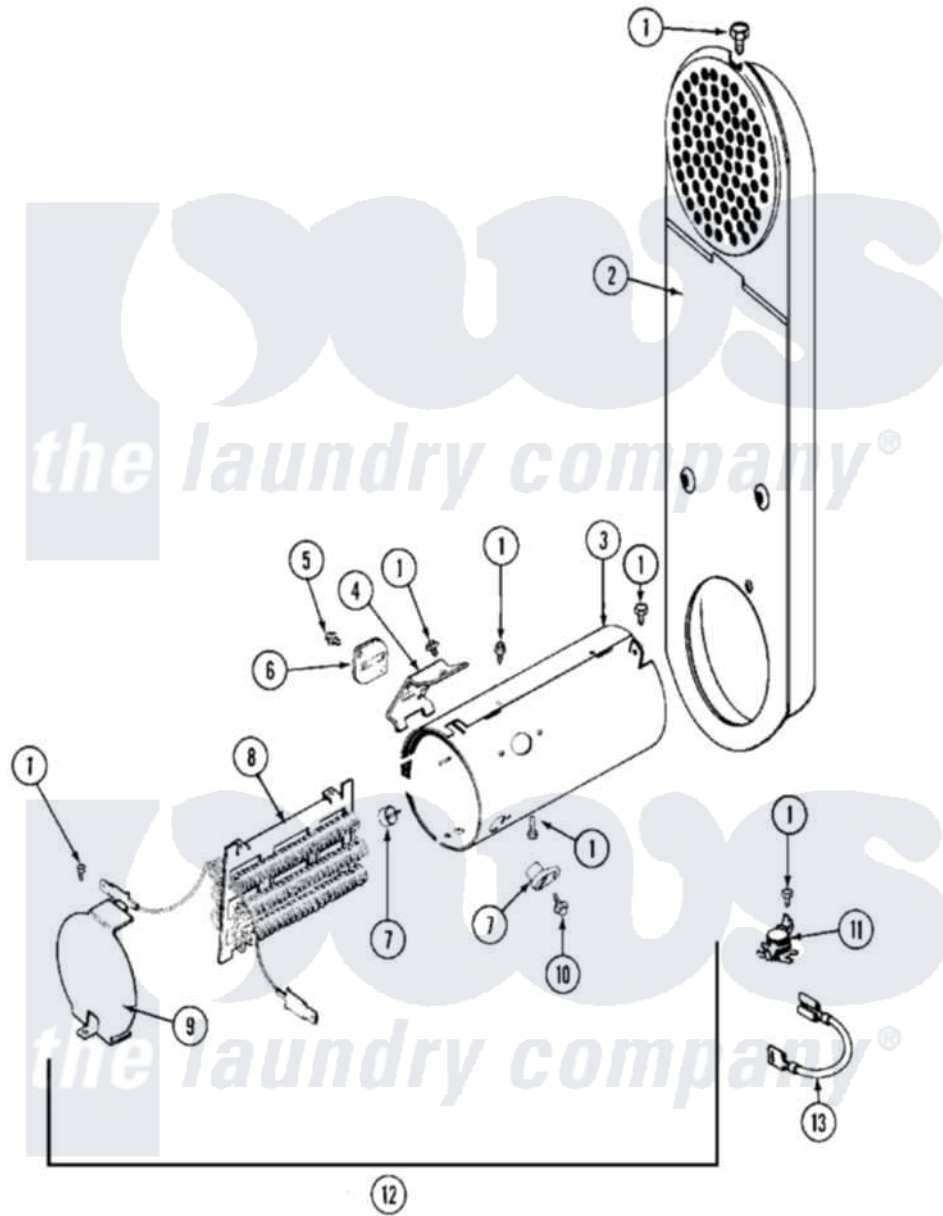

# Maytag MDE10MNADW 06 - HEATER

Maytag [Commercial Maytag MDE10MNADW Dryer Parts](#) Parts Diagram 06 - HEATER  
 Click on the part number to view part

Item	Original Part Number	Replaced By	Status	Part Description
001	<a href="#">211294</a>	<a href="#">90767</a>		Screw, 8A X 3/8 HeX Washer Head Tapping
002	308503		Not Available	INLET DUCT ASSEMBLY
003	<a href="#">314995</a>			Enclosure, Heater
004	<a href="#">211294</a>	<a href="#">90767</a>		Screw, 8A X 3/8 HeX Washer Head Tapping
"	<a href="#">315346</a>			Bracket, Thermal Fuse
005	NLA		Not Available	SCREW, FUSE
006	<a href="#">307473</a>			Fuse, Thermal
007	<a href="#">314998</a>			Insulator, Terminal
008	<a href="#">308614</a>			Heater Sub-Assembly
"	<a href="#">Y308612</a>			Heater Sub-Assembly
"	Y308613	<a href="#">W10116747</a>		Heater
"	<a href="#">Y308615</a>			Heater Sub-Assembly
009	<a href="#">314999</a>			Shield, Radiant
010	NLA		Not Available	SCREW, TERMINAL INSULATOR

011	<a href="#">303396</a>		Thermostat, Hi-Limit
"	<a href="#">308217</a>		Thermostat, Hi-Limit
012	<a href="#">307178</a>		Heater Assembly
"	<a href="#">307179</a>		Heater Assembly
"	307180	<a href="#">33001400</a>	Heater Assembly
"	<a href="#">307181</a>		Heater Assembly Complete
013	<a href="#">Y307173</a>		Wire, Jumper
014	Y308590	<a href="#">W10116795</a>	Heater