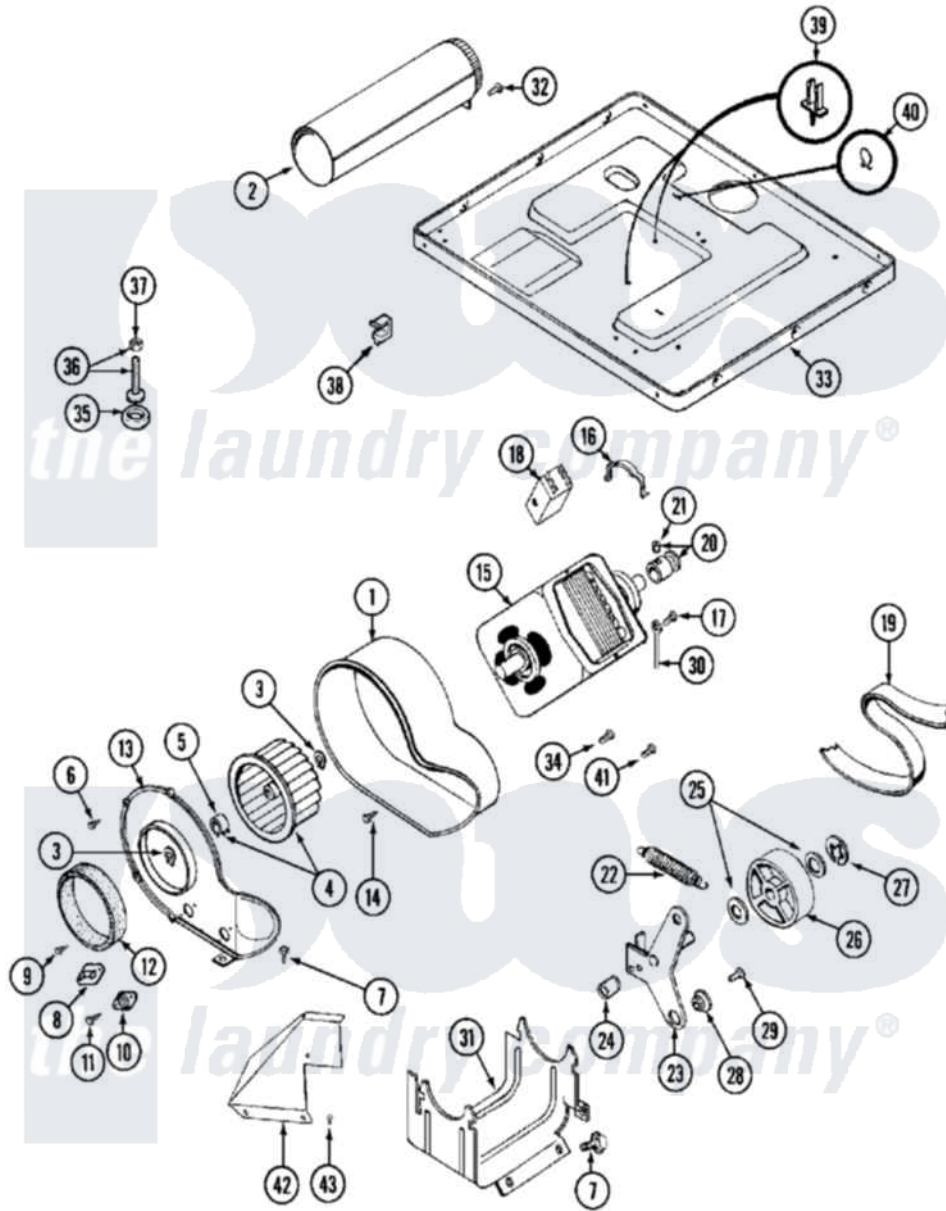

# Maytag MDE10MNADW 07 - MOTOR DRIVE

Maytag Commercial Maytag MDE10MNADW Dryer Parts Parts Diagram 07 - MOTOR DRIVE  
 Click on the part number to view part

Item	Original Part Number	Replaced By	Status	Part Description
001	<a href="#">Y312893</a>			Housing, Blower
002	<a href="#">Y303442</a>			EXHAUST DUCT ASSEMBLY
003	410233	<a href="#">9703438</a>		Ring-Retrn
004	<a href="#">Y303836</a>			Blower Wheel Assembly And Clamp
005	<a href="#">312967</a>			Clamp, Blower Housing
006	Y312961	<a href="#">W10116751</a>		Screw
007	<a href="#">Y313561</a>			Screw----NA
008	<a href="#">303392</a>			Thermostat, Cycling
"	<a href="#">306967</a>			Thermostat, Multi-Temp Part Not Used Mde26ct-MN Only
009	<a href="#">211294</a>	<a href="#">90767</a>		Screw, 8A X 3/8 HeX Washer Head Tapping
010	<a href="#">306604</a>			Cut-Off, Thermal Part Not Used
011	NLA		Not Available	SCREW, THERMAL CUT-OFF
012	<a href="#">Y312901</a>			Seal, Housing Cover
013	314778		Not Available	COVER, BLOWER HOUSING