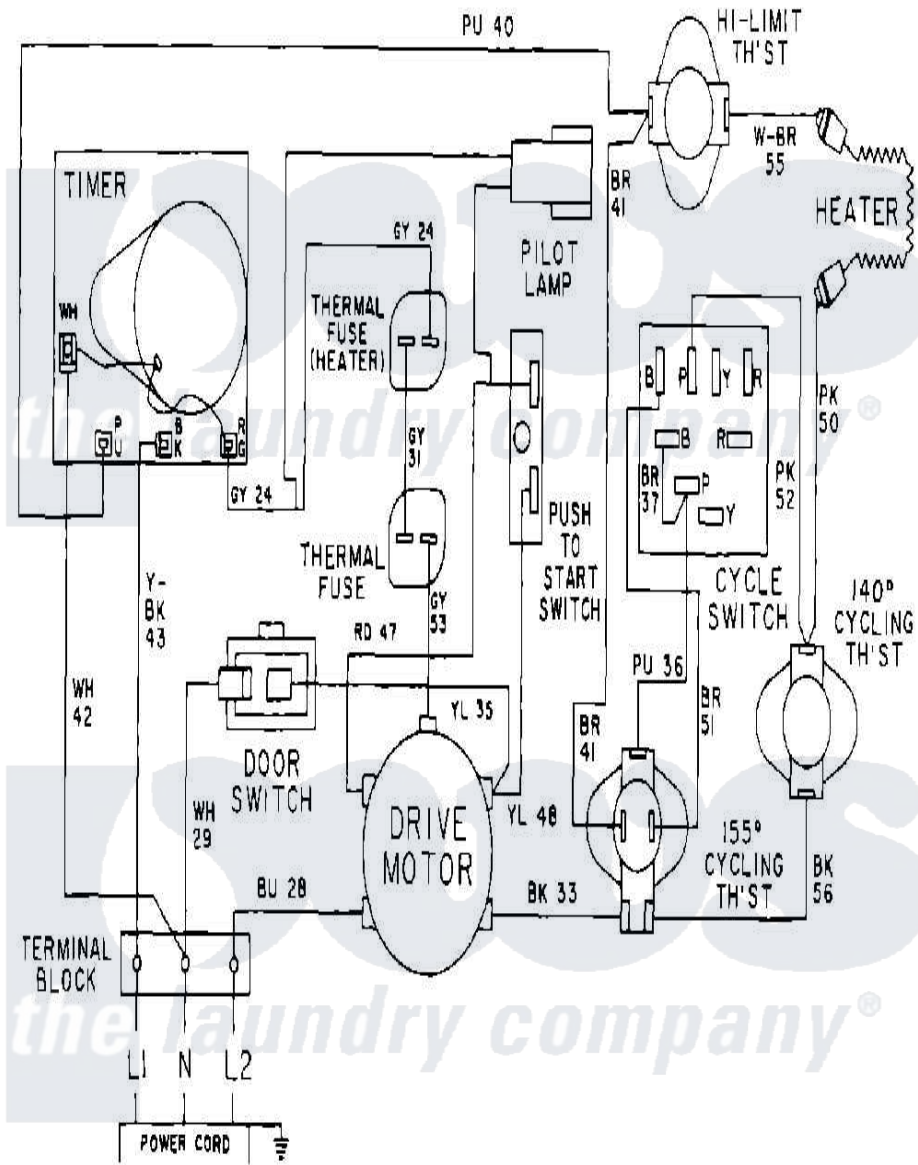

Maytag MDE10MNADW 08 - WIRING INFORMATION

Maytag [Commercial Maytag MDE10MNADW Dryer Parts](#) Parts Diagram 08 - WIRING INFORMATION
 Click on the part number to view part

Item	Original Part Number	Replaced By	Status	Part Description
001	NLA		Not Available	WIRING INFORMATION