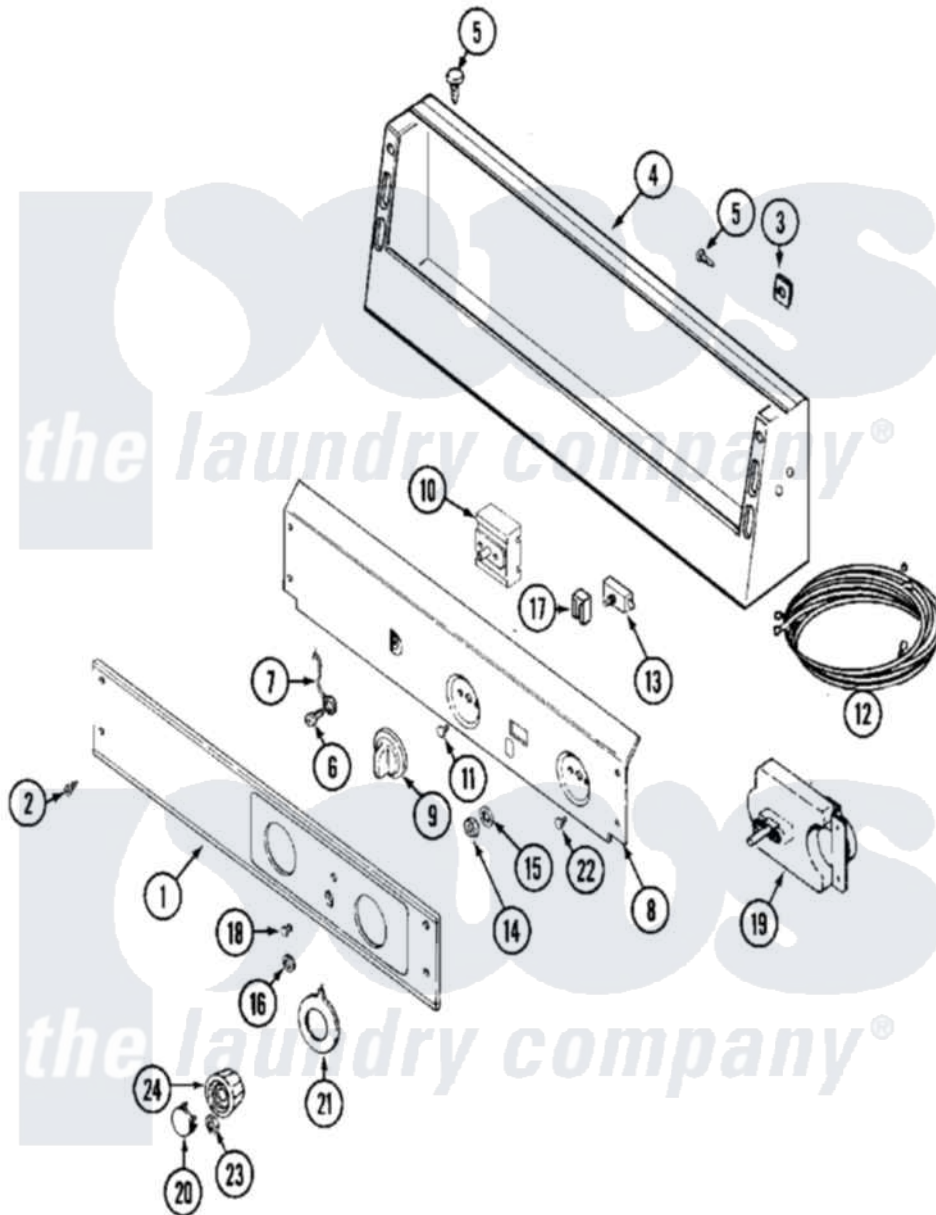

# Maytag MDE10MNAEW 01 - CONTROL PANEL

Maytag [Commercial Maytag MDE10MNAEW Dryer Parts](#) Parts Diagram 01 - CONTROL PANEL  
 Click on the part number to view part

Item	Original Part Number	Replaced By	Status	Part Description
001	<a href="#">33001021</a>			Panel, Control
002	<a href="#">215506</a>			Screw, Control Panel Overlay
003	<a href="#">215003</a>			Fastener, Panel And Bracket
004	<a href="#">33001280</a>			Console
005	212276	<a href="#">W10116760</a>		Screw
006	<a href="#">211252</a>			Screw, Ground Wire
007	<a href="#">205810</a>			Wire, Ground
008	NLA		Not Available	BRACKET, CONTROL PANEL (WHT)
009	<a href="#">306938</a>			Knob, Selector Switch
010	307237	<a href="#">W10327105</a>		Switch, Cycle Selection
011	<a href="#">Y313588</a>	<a href="#">488234</a>		Screw 8-32 X 1/4
012	<a href="#">33001506</a>			Wire Harness, Main
"	<a href="#">33001514</a>			Wire Harness, Main
"	<a href="#">33001562</a>			Harness, Wire
"	NLA		Not Available	WIRE HARNESS, MAIN
013	306940	<a href="#">W10149462</a>		Switch, Push-To-Start

014	Y312706	<a href="#">422617</a>	Nut
015	<a href="#">312751</a>		Lockwasher, Start Switch
016	<a href="#">Y312702</a>		Knurled Nut, Start Switch
017	204075	Not Available	PILOT LAMP (DG MODELS ONLY)
"	22001365	<a href="#">W10139459</a>	Lamp-Indicator 230 V.
018	<a href="#">215564</a>		Lens, Indicator Light
019	<a href="#">305214</a>		Timer
"	305215	<a href="#">305214</a>	Timer
"	<a href="#">Y305758</a>		Timer 240-50
020	314723	<a href="#">W10133501</a>	Cap, Knob
021	314725	<a href="#">33001500</a>	Dial, Timer Indicator
"	<a href="#">33001500</a>		Dial, Timer Indicator
022	<a href="#">Y313588</a>	<a href="#">488234</a>	Screw 8-32 X 1/4
023	<a href="#">312273</a>		Nut, Control Knob
024	<a href="#">314724</a>		Knob For Timer