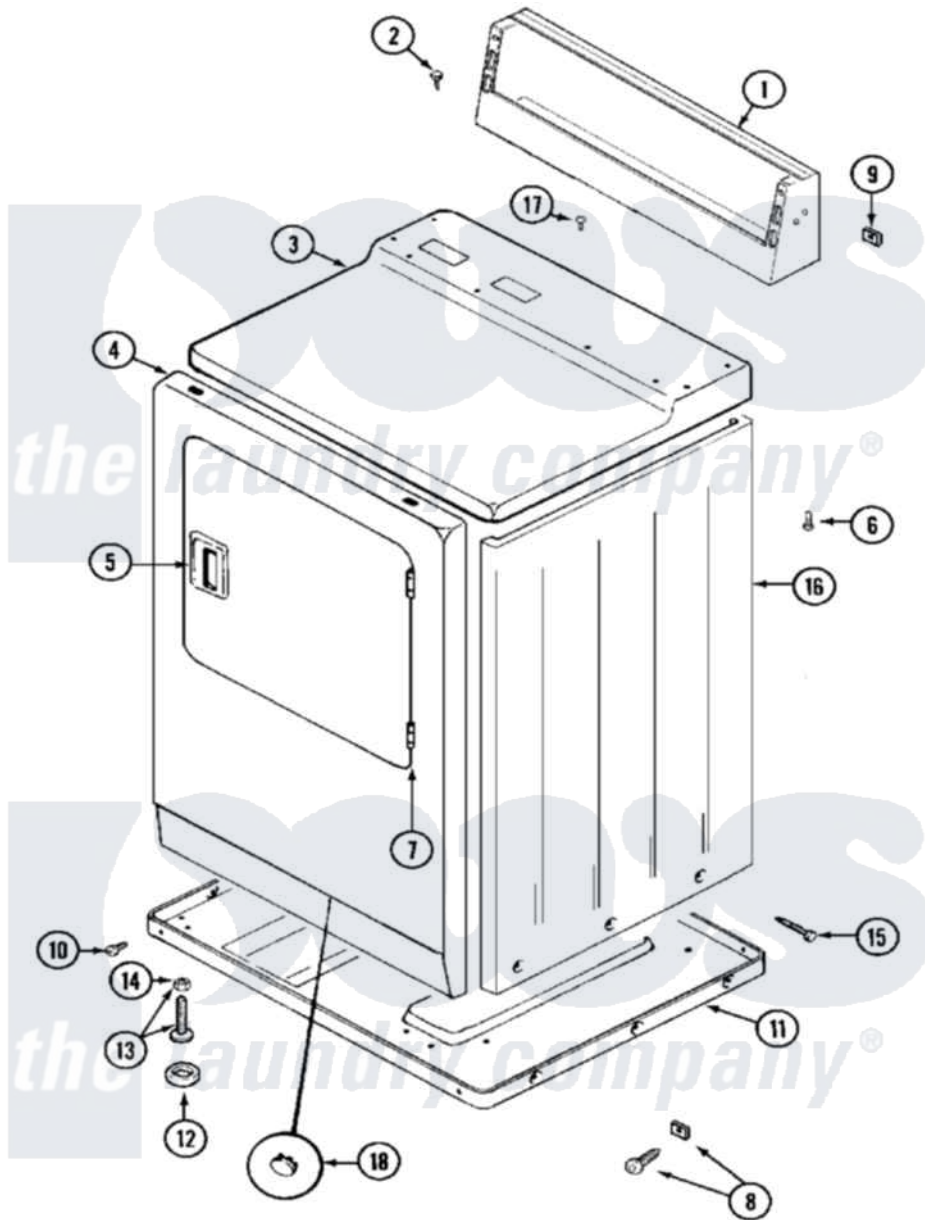

Maytag MDE10MNAEW 02 - CABINET (FRONT)

Maytag [Commercial Maytag MDE10MNAEW Dryer Parts](#) Parts Diagram 02 - CABINET (FRONT)
 Click on the part number to view part

Item	Original Part Number	Replaced By	Status	Part Description
001	33001280			Console
002	212276	W10116760		Screw
003	33001165			Top Cover Assembly
004	NLA		Not Available	PANEL, FRONT (WHT)
005	33001241			Handle, Door
006	214354			Screw, Top Cover To Cabnt.
007	33001230			Hinge, Door
008	204439			Screw And Fstner Assembly
009	215075			Fastener, Control Panel To Console
010	Y313561			Screw---NA
"	Y310632	1163839		Screw
011	Y303361		Not Available	BASE ASSY. (UPPER & LOWER)
012	Y314137			Foot, Rubber
013	Y305086			Adjustable Leg And Nut
014	Y052740	62739		Nut, Lock