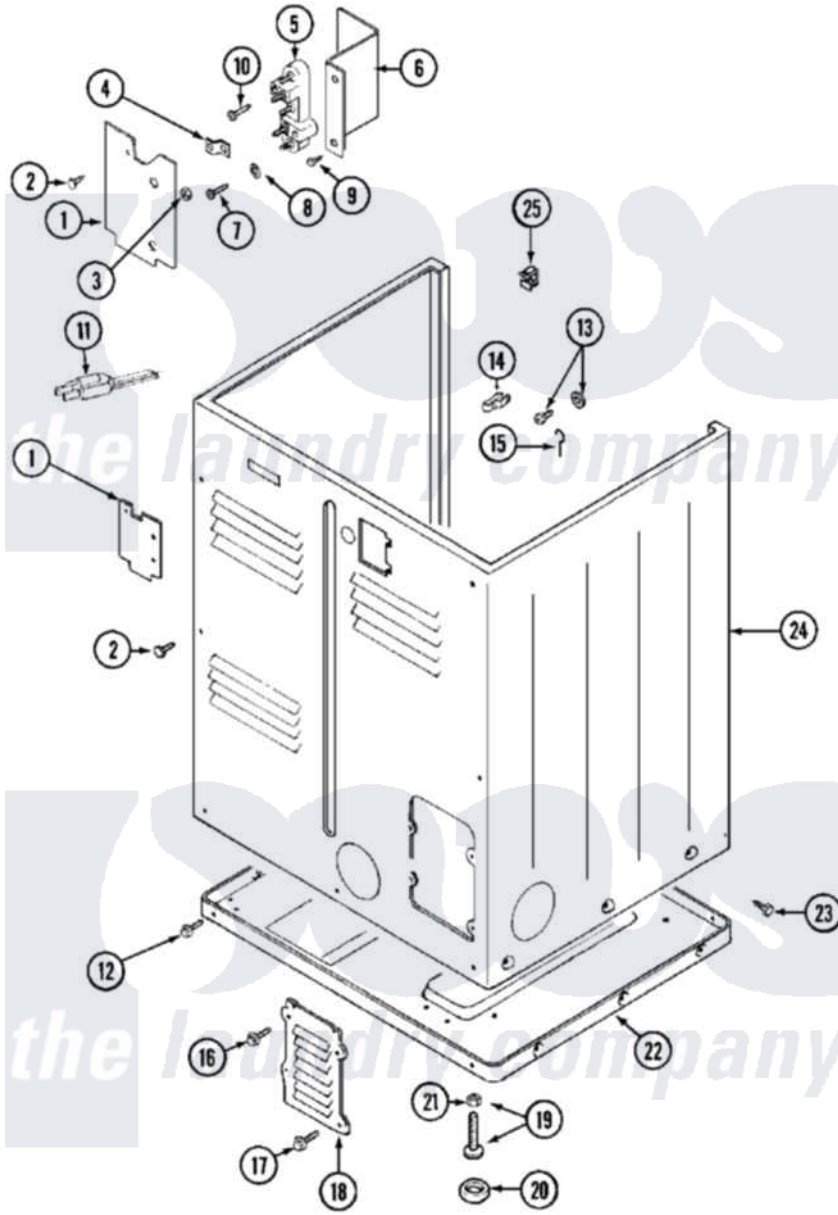

Maytag MDE10MNAEW 04 - CABINET (REAR)

Maytag [Commercial Maytag MDE10MNAEW Dryer Parts](#) Parts Diagram 04 - CABINET (REAR)
 Click on the part number to view part

Item	Original Part Number	Replaced By	Status	Part Description
001	Y312905		Not Available	COVER, TERMINAL
002	Y313561			Screw----NA
003	311484	112432		Nut
004	Y312184			Strap, Grounding
005	400008			Block, Terminal
006	Y312904			Bracket, Terminal Block
007	Y312209	W10001200		Screw
008	311093			Washer, Terminal Connection
"	Y311270			Washer, Terminal Block
009	Y310632	1163839		Screw
010	NLA		Not Available	SCREW, GROUND STRAP
011	305168	33002916		Power Cord, Canadian 240V
"	33001425			Locknut, Eared For Canadian
012	Y313561			Screw----NA
"	Y310632	1163839		Screw
013	NLA		Not Available	SCREW & WASHER ASSEMBLY

014	301548		Clamp, Ground Wire
015	204807		Ground Wire, Supp. Plite To Top Cover
016	Y313559		Screw
017	211294	90767	Screw, 8A X 3/8 HeX Washer Head Tapping
018	Y312951	Not Available	ACCESS COVER, BACK
019	Y305086		Adjustable Leg And Nut
020	Y314137		Foot, Rubber
021	Y052740	62739	Nut, Lock
022	Y303361	Not Available	BASE ASSY. (UPPER & LOWER)
023	213007		Xfor Cabinet See Cabinet, Back
024	NLA	Not Available	CABINET (WHT)
025	Y310376		Clip, Door Switch Harness