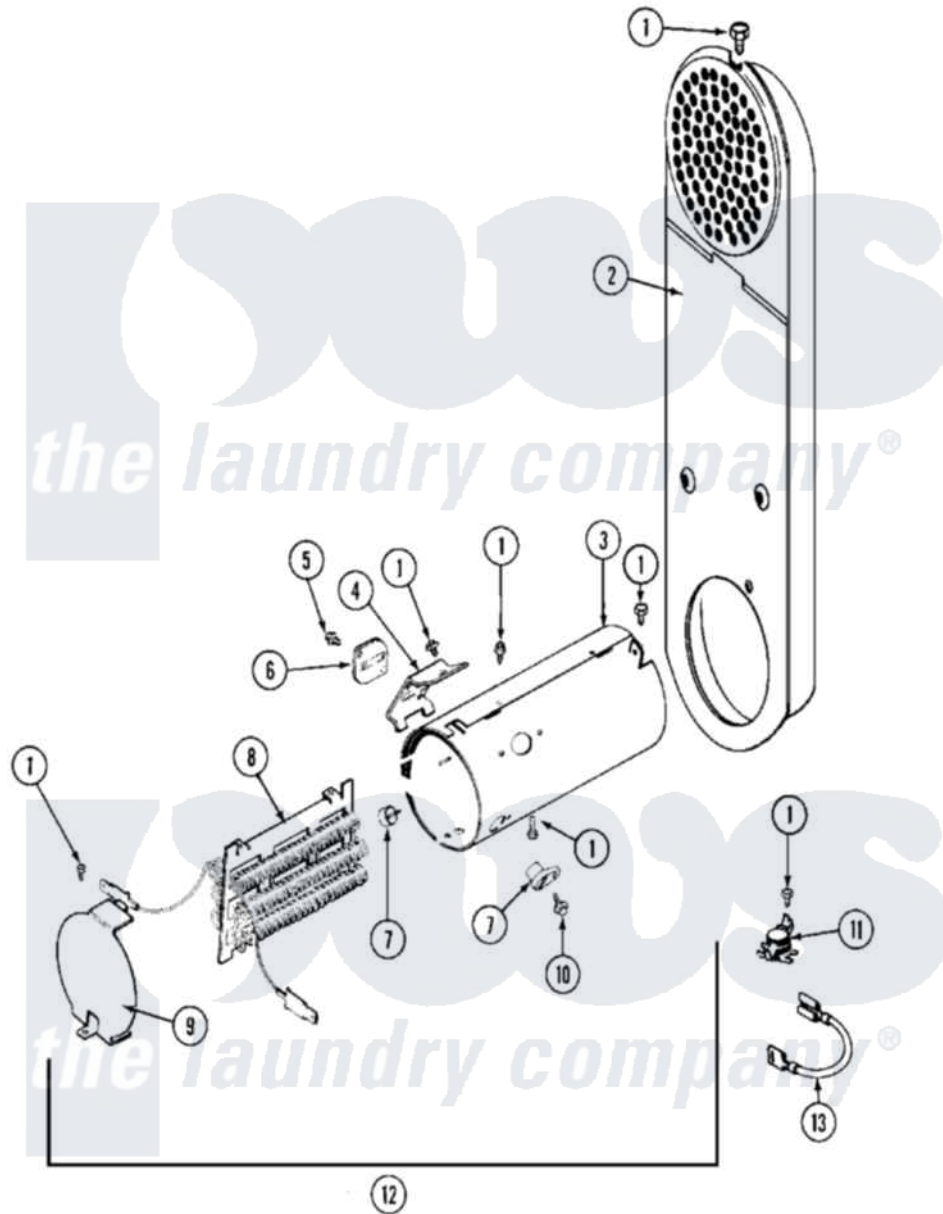

Maytag MDE10MNAEW 06 - HEATER

Maytag [Commercial Maytag MDE10MNAEW Dryer Parts](#) Parts Diagram 06 - HEATER
 Click on the part number to view part

Item	Original Part Number	Replaced By	Status	Part Description
001	211294	90767		Screw, 8A X 3/8 HeX Washer Head Tapping
002	308503		Not Available	INLET DUCT ASSEMBLY
003	314995			Enclosure, Heater
004	211294	90767		Screw, 8A X 3/8 HeX Washer Head Tapping
"	315346			Bracket, Thermal Fuse
005	NLA		Not Available	SCREW, FUSE
006	307473			Fuse, Thermal
007	314998			Insulator, Terminal
008	308614			Heater Sub-Assembly
"	Y308612			Heater Sub-Assembly
"	Y308613	W10116747		Heater
"	Y308615			Heater Sub-Assembly
009	314999			Shield, Radiant
010	NLA		Not Available	SCREW, TERMINAL INSULATOR

011	303396		Thermostat, Hi-Limit
"	308217		Thermostat, Hi-Limit
012	307178		Heater Assembly
"	307179		Heater Assembly
"	307180	33001400	Heater Assembly
"	307181		Heater Assembly Complete
013	Y307173		Wire, Jumper
014	Y308590	W10116795	Heater