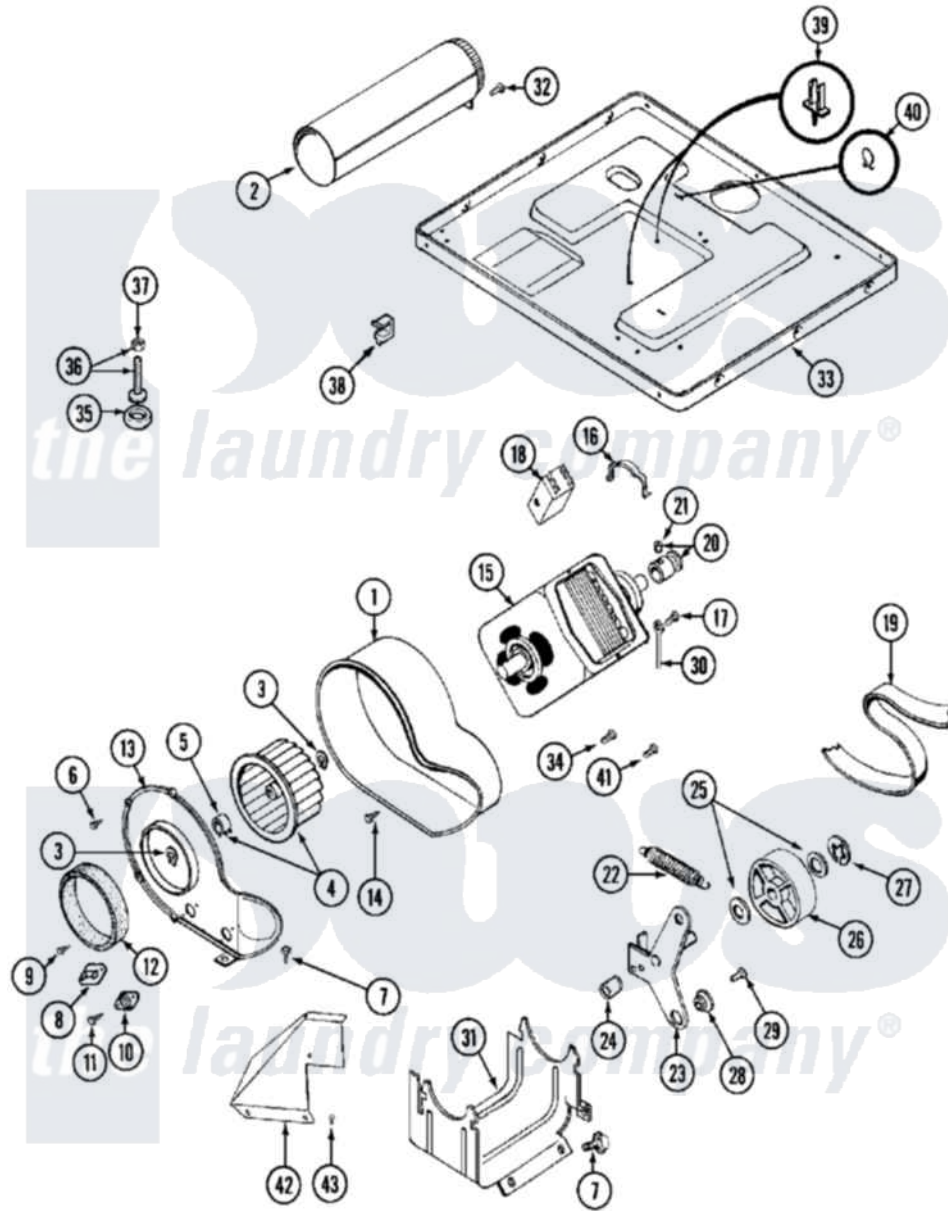

Maytag MDE10MNAEW 07 - MOTOR DRIVE

Maytag Commercial Maytag MDE10MNAEW Dryer Parts Parts Diagram 07 - MOTOR DRIVE
 Click on the part number to view part

Item	Original Part Number	Replaced By	Status	Part Description
001	Y312893			Housing, Blower
002	Y303442			EXHAUST DUCT ASSEMBLY
003	410233	9703438		Ring-Retrn
004	Y303836			Blower Wheel Assembly And Clamp
005	312967			Clamp, Blower Housing
006	Y312961	W10116751		Screw
007	Y313561			Screw----NA
008	303392			Thermostat, Cycling
"	306967			Thermostat, Multi-Temp Part Not Used Mde26ct-MN Only
009	211294	90767		Screw, 8A X 3/8 HeX Washer Head Tapping
010	306604			Cut-Off, Thermal Part Not Used
011	NLA		Not Available	SCREW, THERMAL CUT-OFF
012	Y312901			Seal, Housing Cover
013	314778		Not Available	COVER, BLOWER HOUSING