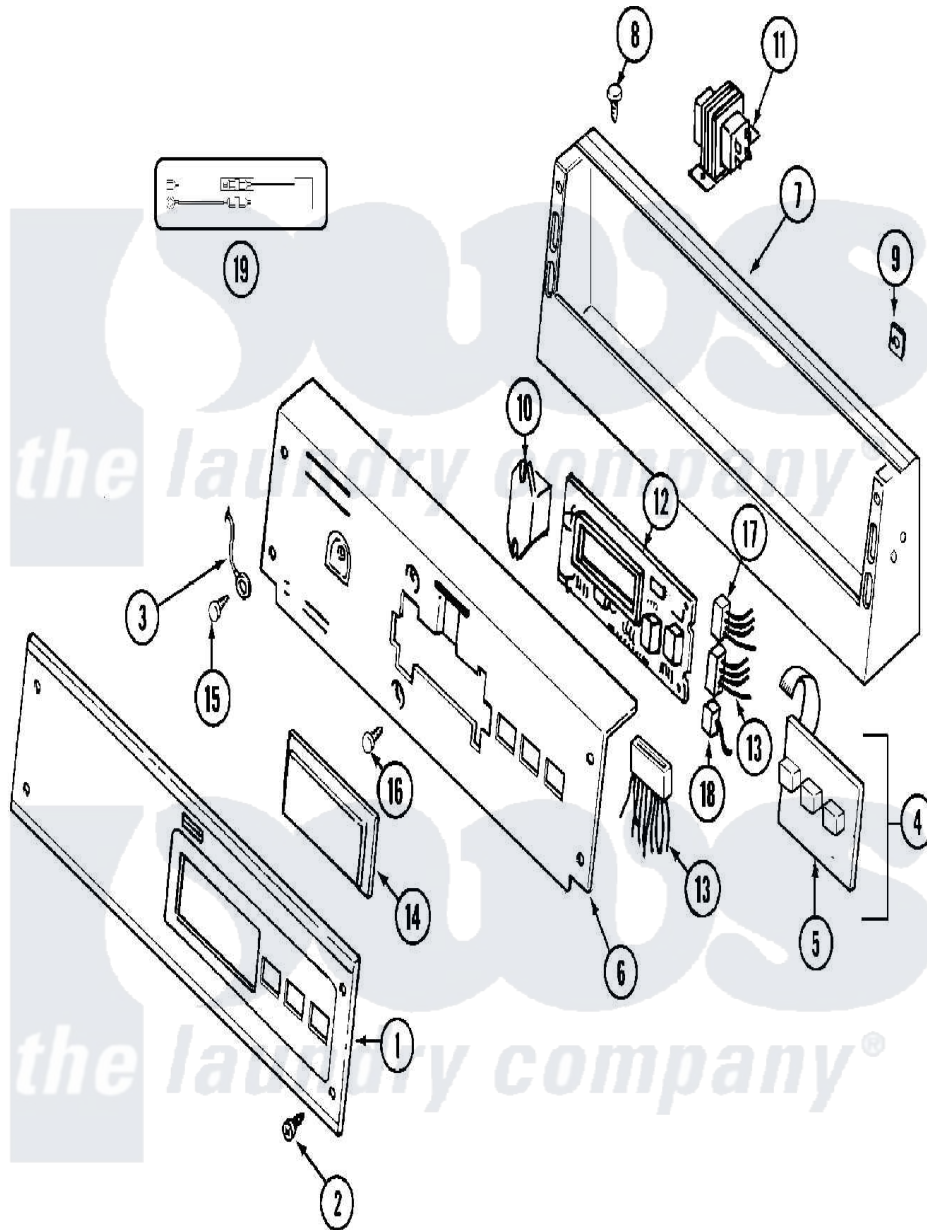

Maytag MDE10PDACL 01 - CONTROL PANEL

Maytag [Commercial Maytag MDE10PDACL Dryer Parts](#) Parts Diagram 01 - CONTROL PANEL
 Click on the part number to view part

Item	Original Part Number	Replaced By	Status	Part Description
001	33001020			Panel, Control
002	215506			Screw, Control Panel Overlay
003	205810			Wire, Ground
004	215527	W10140652		Screw, 6-20 X 1/2
"	306694			Backup Plate With Switch
005	215517	W10131113		Push Button
006	NLA		Not Available	PLATE, BACKUP (WHT)
007	NLA		Not Available	CONSOLE (WHT)
008	212276	W10116760		Screw
009	215003			Fastener, Panel And Bracket
010	206824	W10133335		Relay, Motor
"	212949	22001866		Screw, Relay
011	207766			Transformer
"	211294	90767		Screw, 8A X 3/8 HeX Washer Head Tapping
012	33001249			Battery, Control Board
"	912077			Locknut, Reader Harness

"	NLA	Not Available	BOARD, CONTROL
"	NLA	Not Available	SUPPORT, BATTERY
"	Y215513		Standoff, Circuit Board
013	314531		Connector, Edgeboard
"	NLA	Not Available	WIRE HARNESS, MAIN
014	33001208		Cover, Display
015	211252		Screw, Ground Wire
016	215526		Screw, Circuit Board
017	206799		Optic Switch Assembly
"	NLA	Not Available	CONNECTOR, EDGEBOARD
018	208045		Harness, Wire Sensor Switch To Circuit Brd
"	22001361		Connector, Edgeboard
019	12001279		Surge Suppressor Kit