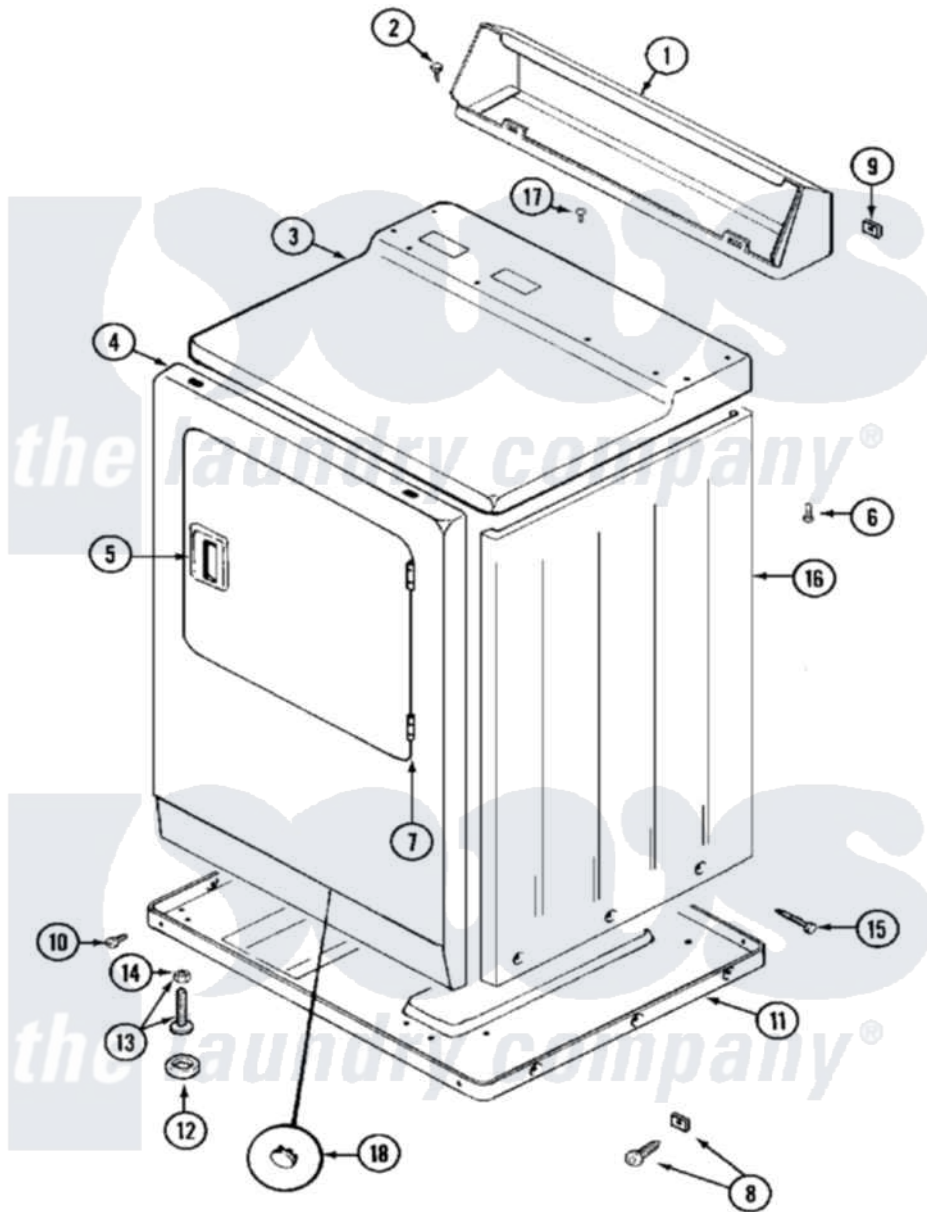

Maytag MDE10PDACL 03 - CABINET (FRONT)

Maytag Commercial Maytag MDE10PDACL Dryer Parts Parts Diagram 03 - CABINET (FRONT)
 Click on the part number to view part

Item	Original Part Number	Replaced By	Status	Part Description
001	NLA		Not Available	COVER, CONTROL (WHT)
002	212276	W10116760		Screw
003	33001163		Not Available	COVER, TOP (WHT)
"	33001164		Not Available	COVER, TOP (ALM)
004	NLA		Not Available	PANEL, FRONT (WHT)
005	33001241			Handle, Door
"	33001254	37001047		Handle, Door
006	214354			Screw, Top Cover To Cabnt.
007	33001230			Hinge, Door
008	204439			Screw And Fstner Assembly
009	215075			Fastener, Control Panel To Console
010	Y313561			Screw---NA
"	Y310632	1163839		Screw
011	Y303361		Not Available	BASE ASSY. (UPPER & LOWER)
012	Y314137			Foot, Rubber

013	Y305086		Adjustable Leg And Nut
014	Y052740	62739	Nut, Lock
015	213007		Xfor Cabinet See Cabinet, Back
016	NLA		Not Available
017	210186	3370225	CABINET (WHT)
018	33001132	33002342	Screw
"	33001168		Not Available
			Plug, Sifht Hole
			PLUG, SIGHT HOLE (ALM)