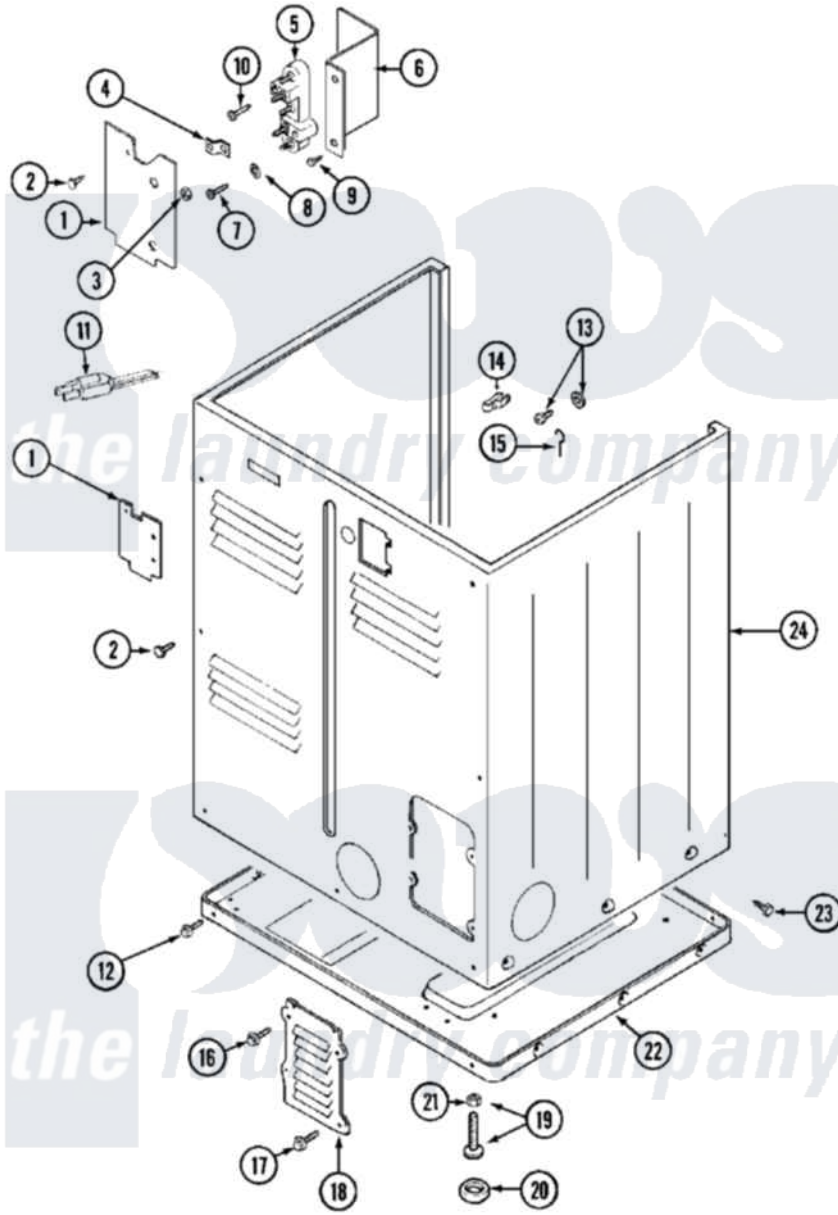

Maytag MDE10PDACL 05 - CABINET (REAR)

Maytag [Commercial Maytag MDE10PDACL Dryer Parts](#) Parts Diagram 05 - CABINET (REAR)
 Click on the part number to view part

Item	Original Part Number	Replaced By	Status	Part Description
001	Y312905		Not Available	COVER, TERMINAL
002	Y313561			Screw----NA
003	311484	112432		Nut
004	Y312184			Strap, Grounding
005	400008			Block, Terminal
006	Y312904			Bracket, Terminal Block
007	Y312209	W10001200		Screw
008	910181			Lockwasher, Terminal Block
"	Y311270			Washer, Terminal Block
009	Y310632	1163839		Screw
010	NLA		Not Available	SCREW, GROUND STRAP
011	305168	33002916		Power Cord, Canadian 240V
"	33001425			Locknut, Eared For Canadian
012	Y313561			Screw----NA
"	Y310632	1163839		Screw
013	NLA		Not Available	SCREW & WASHER ASSEMBLY

014	301548		Clamp, Ground Wire
015	204807		Ground Wire, Supp. Plite To Top Cover
016	Y313559		Screw
017	211294	90767	Screw, 8A X 3/8 HeX Washer Head Tapping
018	Y312951	Not Available	ACCESS COVER, BACK
019	Y305086		Adjustable Leg And Nut
020	Y314137		Foot, Rubber
021	Y052740	62739	Nut, Lock
022	Y303361	Not Available	BASE ASSY. (UPPER & LOWER)
023	213007		Xfor Cabinet See Cabinet, Back
024	NLA	Not Available	CABINET (WHT)