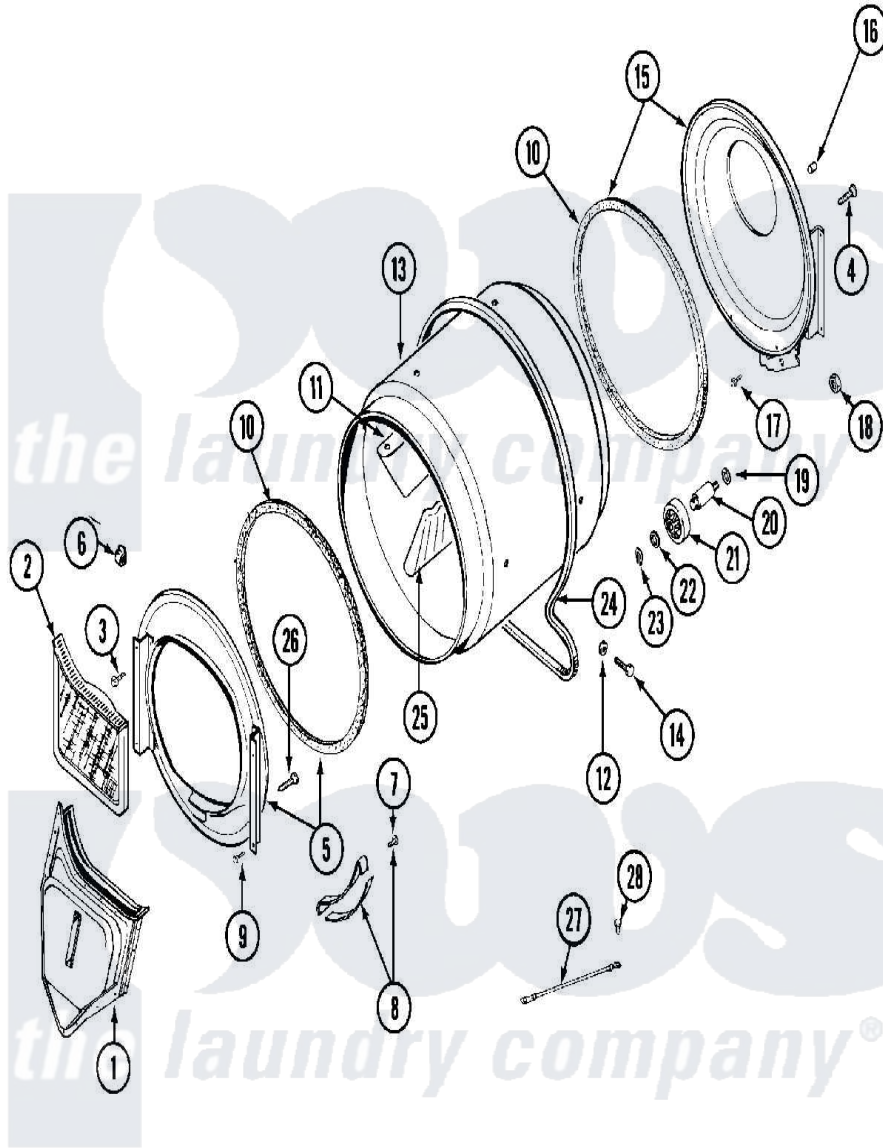

Maytag MDE10PDACL 06 - TUMBLER

Maytag [Commercial Maytag MDE10PDACL Dryer Parts](#) Parts Diagram 06 - TUMBLER
 Click on the part number to view part

Item	Original Part Number	Replaced By	Status	Part Description
001	33001016			Outlet Duct Assembly
002	33001170	33002970		Lint Filte
003	NLA		Not Available	SCREW, TUMBLER SUPPORT
004	Y313561			Screw---NA
005	33001179			Front, Tumbler
006	Y310376			Clip, Door Switch Harness
007	210720			Rivet, Bearing To Tumbler Frnt
008	306508			Tumbler Bearing Kit ---W
009	Y310632	1163839		Screw
010	314820			Seal, Tumbler
011	33001012			Baffle
012	314158			Washer, Baffle To Tumbler
013	33001108		Not Available	DRYER TUMBLER, W/O BAFFLES
014	Y310759			Screw, Tumbler Baffles
015	33001178			Back, Tumbler

016	NLA	Not Available	COVER, THREAD
017	Y310632	1163839	Screw
018	312538	33001443	Nut, Hex
019	Y313347	312535	Washer, Vault Mounting Brk.
020	Y312948	6-3129480	Shaft- Tumbler
021	Y303373	12001541	Drum Roller/Washer Assembly--W
022	312535		Washer, Vault Mounting Brk.
023	410233	9703438	Ring-Retrn
024	Y312959		Poly "V" Belt For Tumbler
025	33001004		Baffle, Tall
026	Y314110	33002917	Screw, No.10-16
027	901220		Ground Wire
028	910343	488234	Screw 8-32 X 1/4