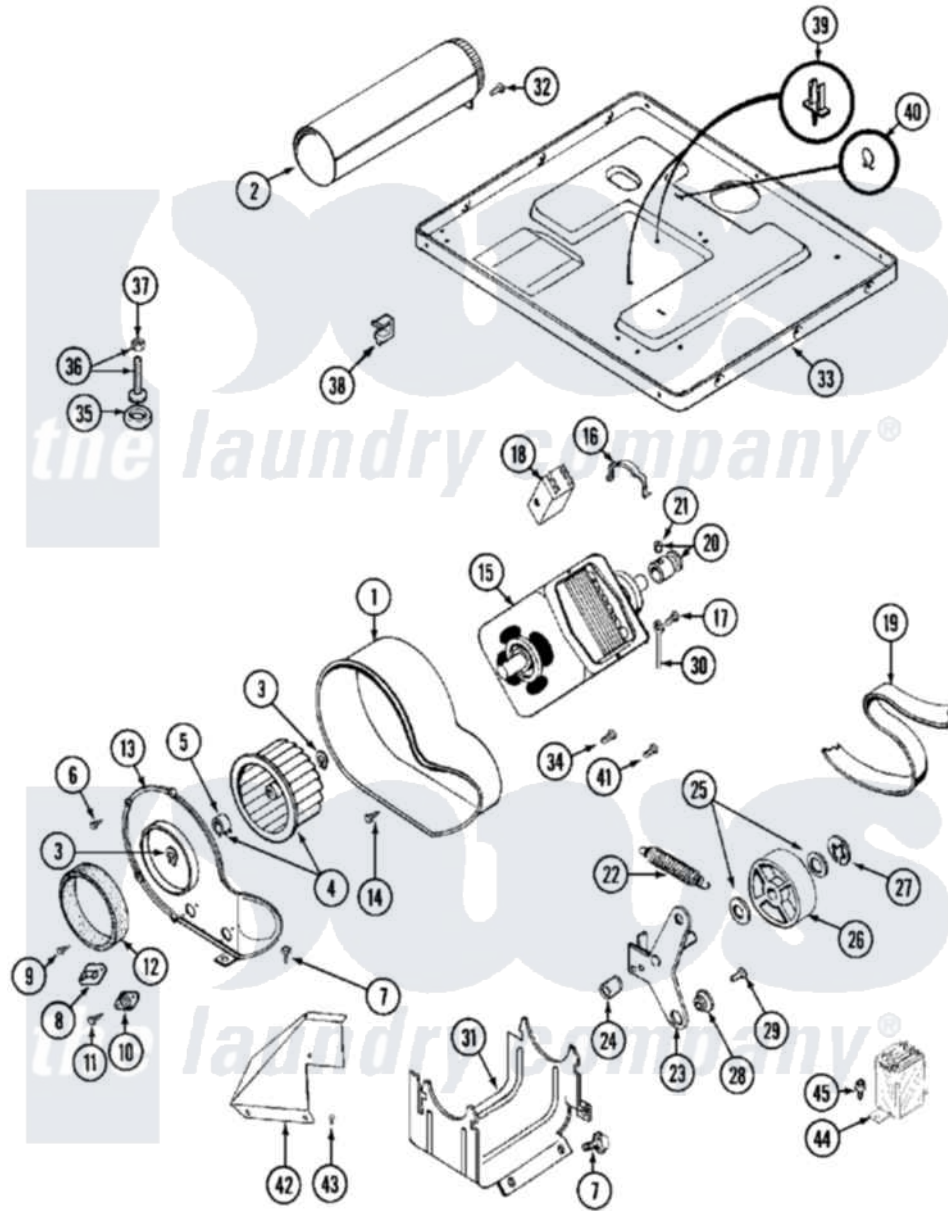

Maytag MDE10PDACL 08 - MOTOR DRIVE

Maytag [Commercial Maytag MDE10PDACL Dryer Parts](#) Parts Diagram 08 - MOTOR DRIVE
 Click on the part number to view part

Item	Original Part Number	Replaced By	Status	Part Description
001	Y312893			Housing, Blower
002	Y303442			EXHAUST DUCT ASSEMBLY
003	410233	9703438		Ring-Retrn
004	Y303836			Blower Wheel Assembly And Clamp
005	312967			Clamp, Blower Housing
006	Y312961	W10116751		Screw
007	Y313561			Screw---NA
008	306056			Thermistor Temp. Control Part Not Used Mde/G26pc Only.
"	Y303391	33303391		Thermostat, Cycling
009	211294	90767		Screw, 8A X 3/8 HeX Washer Head Tapping
010	306604			Cut-Off, Thermal Part Not Used
011	NLA		Not Available	SCREW, THERMAL CUT-OFF
012	Y312901			Seal, Housing Cover
013	314778		Not Available	COVER, BLOWER HOUSING