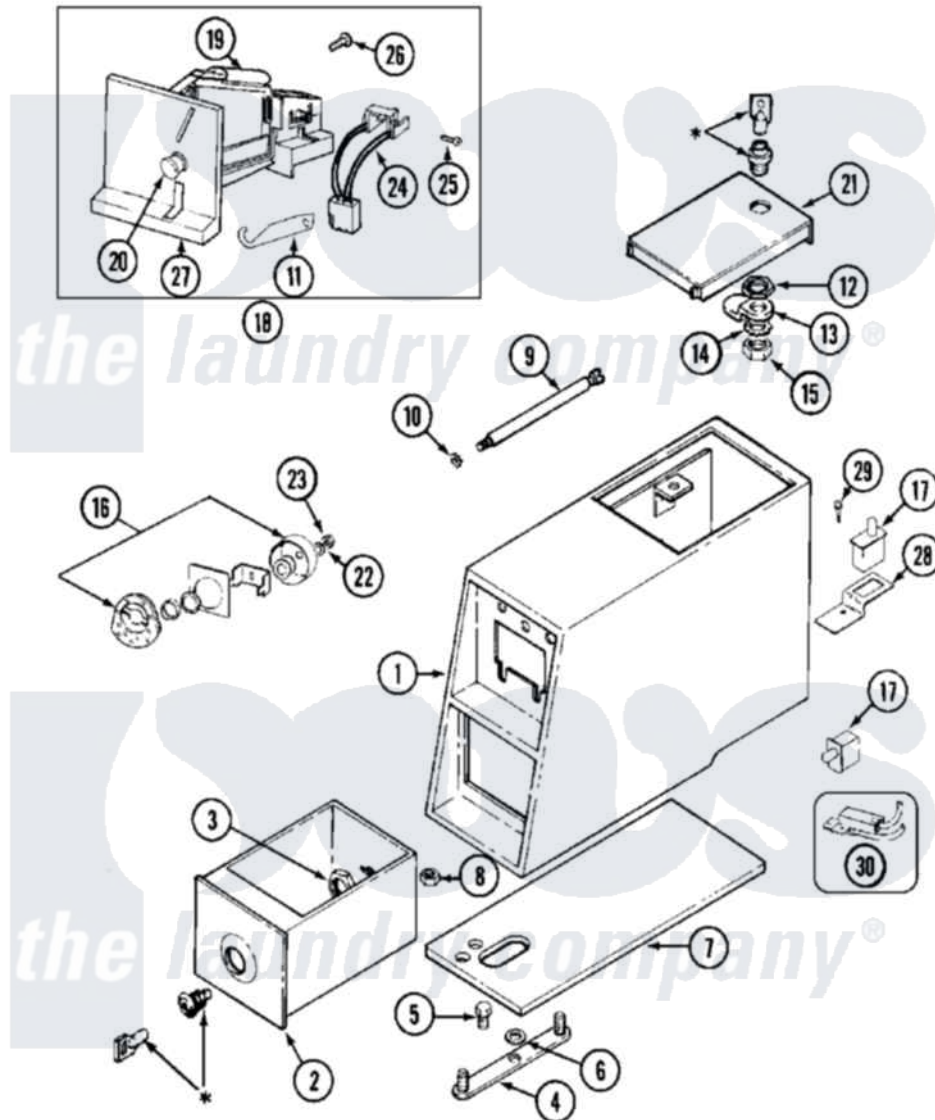

Maytag MDE10PDACL 09 - CONTROL CNTR (SERIAL SUFFIX KB & AFTER)

***CONTACT YOUR COMMERCIAL LAUNDRY DISTRIBUTOR**

Maytag [Commercial Maytag MDE10PDACL Dryer Parts](#) Parts Diagram 09 - CONTROL CNTR (SERIAL SUFFIX KB & AFTER)

[Click on the part number to view part](#)

Item	Original Part Number	Replaced By	Status	Part Description
001	22001407			Case, Coin Slide
"	22001408			(ALM)
002	207912	208884		Coin Box K
"	207912L	208884		Coin Box K
003	212328	W10139762		Hex Nut, 3/4-27
004	NLA		Not Available	MOUNTING STRAP
005	211294	90767		Screw, 8A X 3/8 HeX Washer Head Tapping
006	910309			Washer, Mounting Strap
007	214660			Gasket, Control Center
008	Y052740	62739		Nut, Lock
009	213035			Bolt, Locking
010	910181			Lockwasher, Terminal Block
011	216011			Spring, Return Button
012	212328	W10139762		Hex Nut, 3/4-27

013	213750	W10133266	Cam-Lock
014	22001354	W10177242	Hex-Nut 9/32 - 28
015	22001355		Nut, Lock Cam
016	NLA	Not Available	LOCK CAM ASSEMBLY
017	33001250		Switch, Vault And Service Door
018	207948		Coin Drop Assembly
"	NLA	Not Available	(CAN.)
019	207947		Rejector, Coin
"	207949		Rejector, Coin
020	216200		Face Plate Return Button
021	204216	Not Available	DOOR, ACCESS (WHT)
"	204216L		Door, Access
022	22001354	W10177242	Hex-Nut 9/32 - 28
023	216203		Lockwasher, Double "D"
"	22001355		Nut, Lock Cam
024	206799		Optic Switch Assembly
025	314665		Screw, Switch Assembly
026	216068		Screw, Coin Drop
027	216010	Y208306	Kit- Mtg C
028	22001404		Bracket, Service Switch
029	212276	W10116760	Screw
030	208045		Harness, Wire Sensor Switch To Circuit Brd