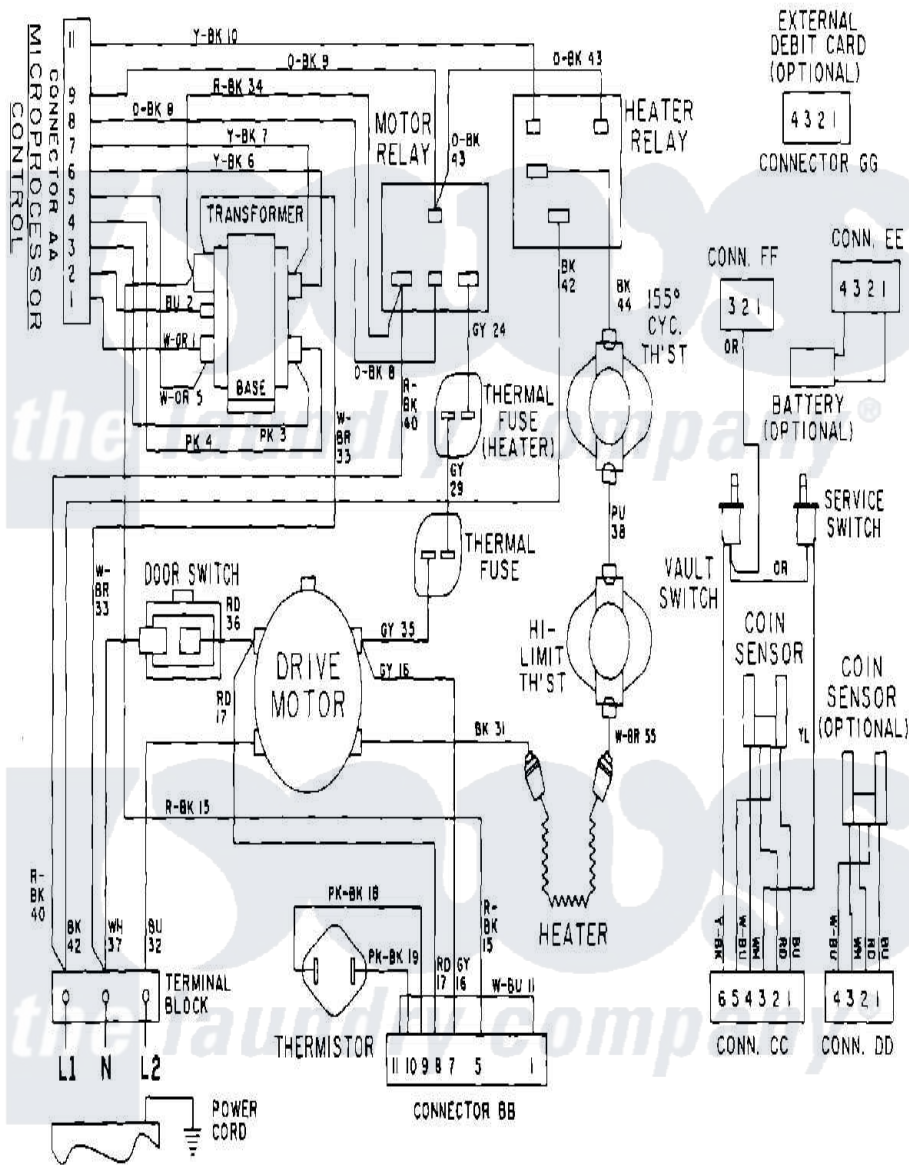

Maytag MDE10PDACL 10 - WIRING INFORMATION

Maytag Commercial Maytag MDE10PDACL Dryer Parts Parts Diagram 10 - WIRING INFORMATION
 Click on the part number to view part

Item	Original Part Number	Replaced By	Status	Part Description
001	NLA		Not Available	WIRING INFORMATION