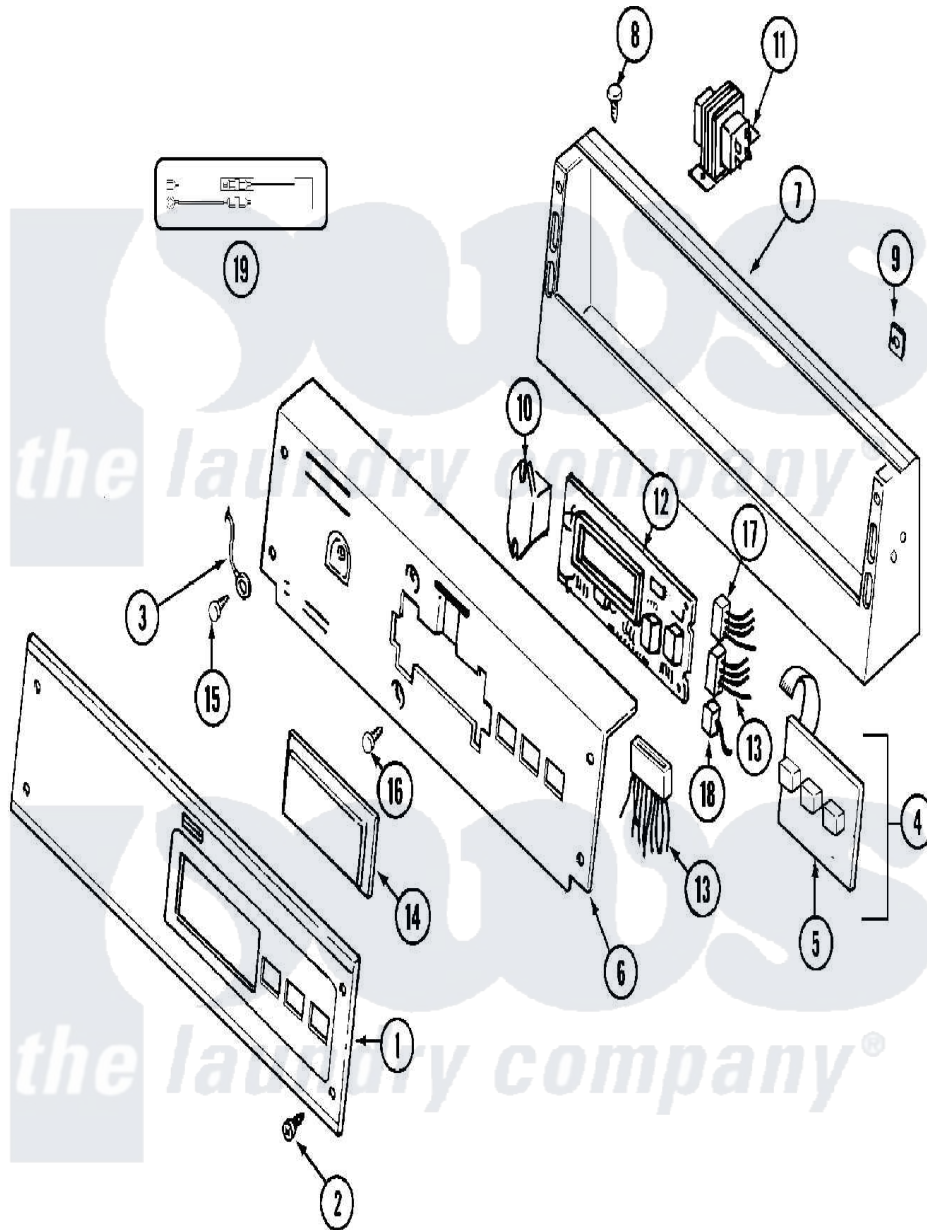

Maytag MDE10PDACW 01 - CONTROL PANEL

Maytag [Commercial Maytag MDE10PDACW Dryer Parts](#) Parts Diagram 01 - CONTROL PANEL
 Click on the part number to view part

Item	Original Part Number	Replaced By	Status	Part Description
001	33001020			Panel, Control
002	215506			Screw, Control Panel Overlay
003	205810			Wire, Ground
004	215527	W10140652		Screw, 6-20 X 1/2
"	306694			Backup Plate With Switch
005	215517	W10131113		Push Button
006	NLA		Not Available	PLATE, BACKUP (WHT)
007	NLA		Not Available	CONSOLE (WHT)
008	212276	W10116760		Screw
009	215003			Fastener, Panel And Bracket
010	206824	W10133335		Relay, Motor
"	212949	22001866		Screw, Relay
011	207766			Transformer
"	211294	90767		Screw, 8A X 3/8 HeX Washer Head Tapping
012	33001249			Battery, Control Board
"	912077			Locknut, Reader Harness

"	NLA	Not Available	BOARD, CONTROL
"	NLA	Not Available	SUPPORT, BATTERY
"	Y215513		Standoff, Circuit Board
013	314531		Connector, Edgeboard
"	NLA	Not Available	WIRE HARNESS, MAIN
014	33001208		Cover, Display
015	211252		Screw, Ground Wire
016	215526		Screw, Circuit Board
017	206799		Optic Switch Assembly
"	NLA	Not Available	CONNECTOR, EDGEBOARD
018	208045		Harness, Wire Sensor Switch To Circuit Brd
"	22001361		Connector, Edgeboard
019	12001279		Surge Suppressor Kit